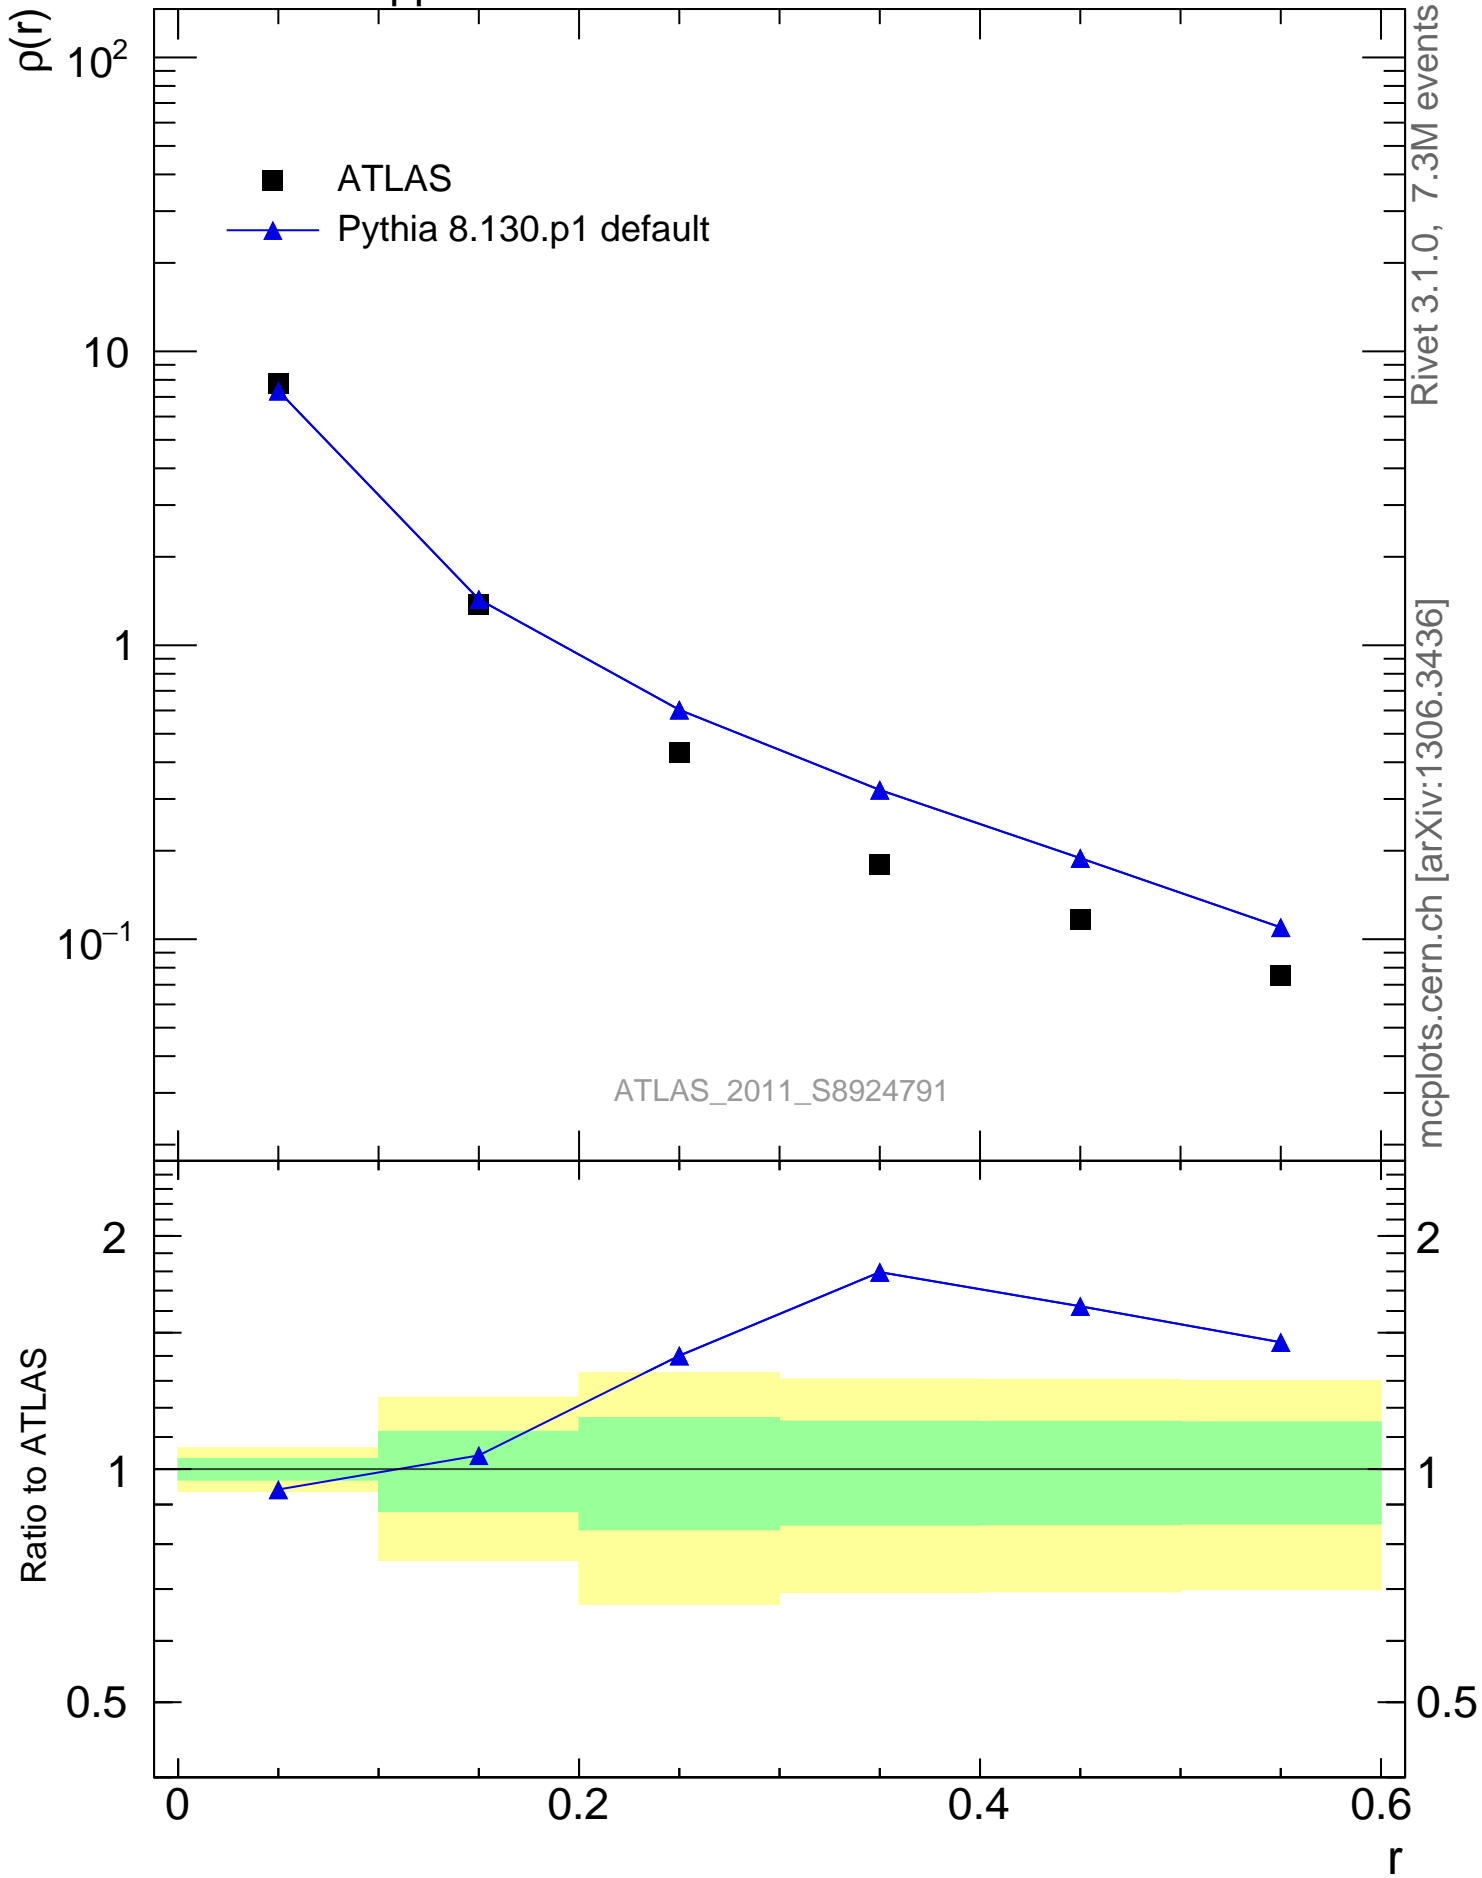

7000 GeV pp

Jets

Rivet 3.1.0, 7.3M events
mcplots.cern.ch [arXiv:1306.3436]

Ratio to ATLAS