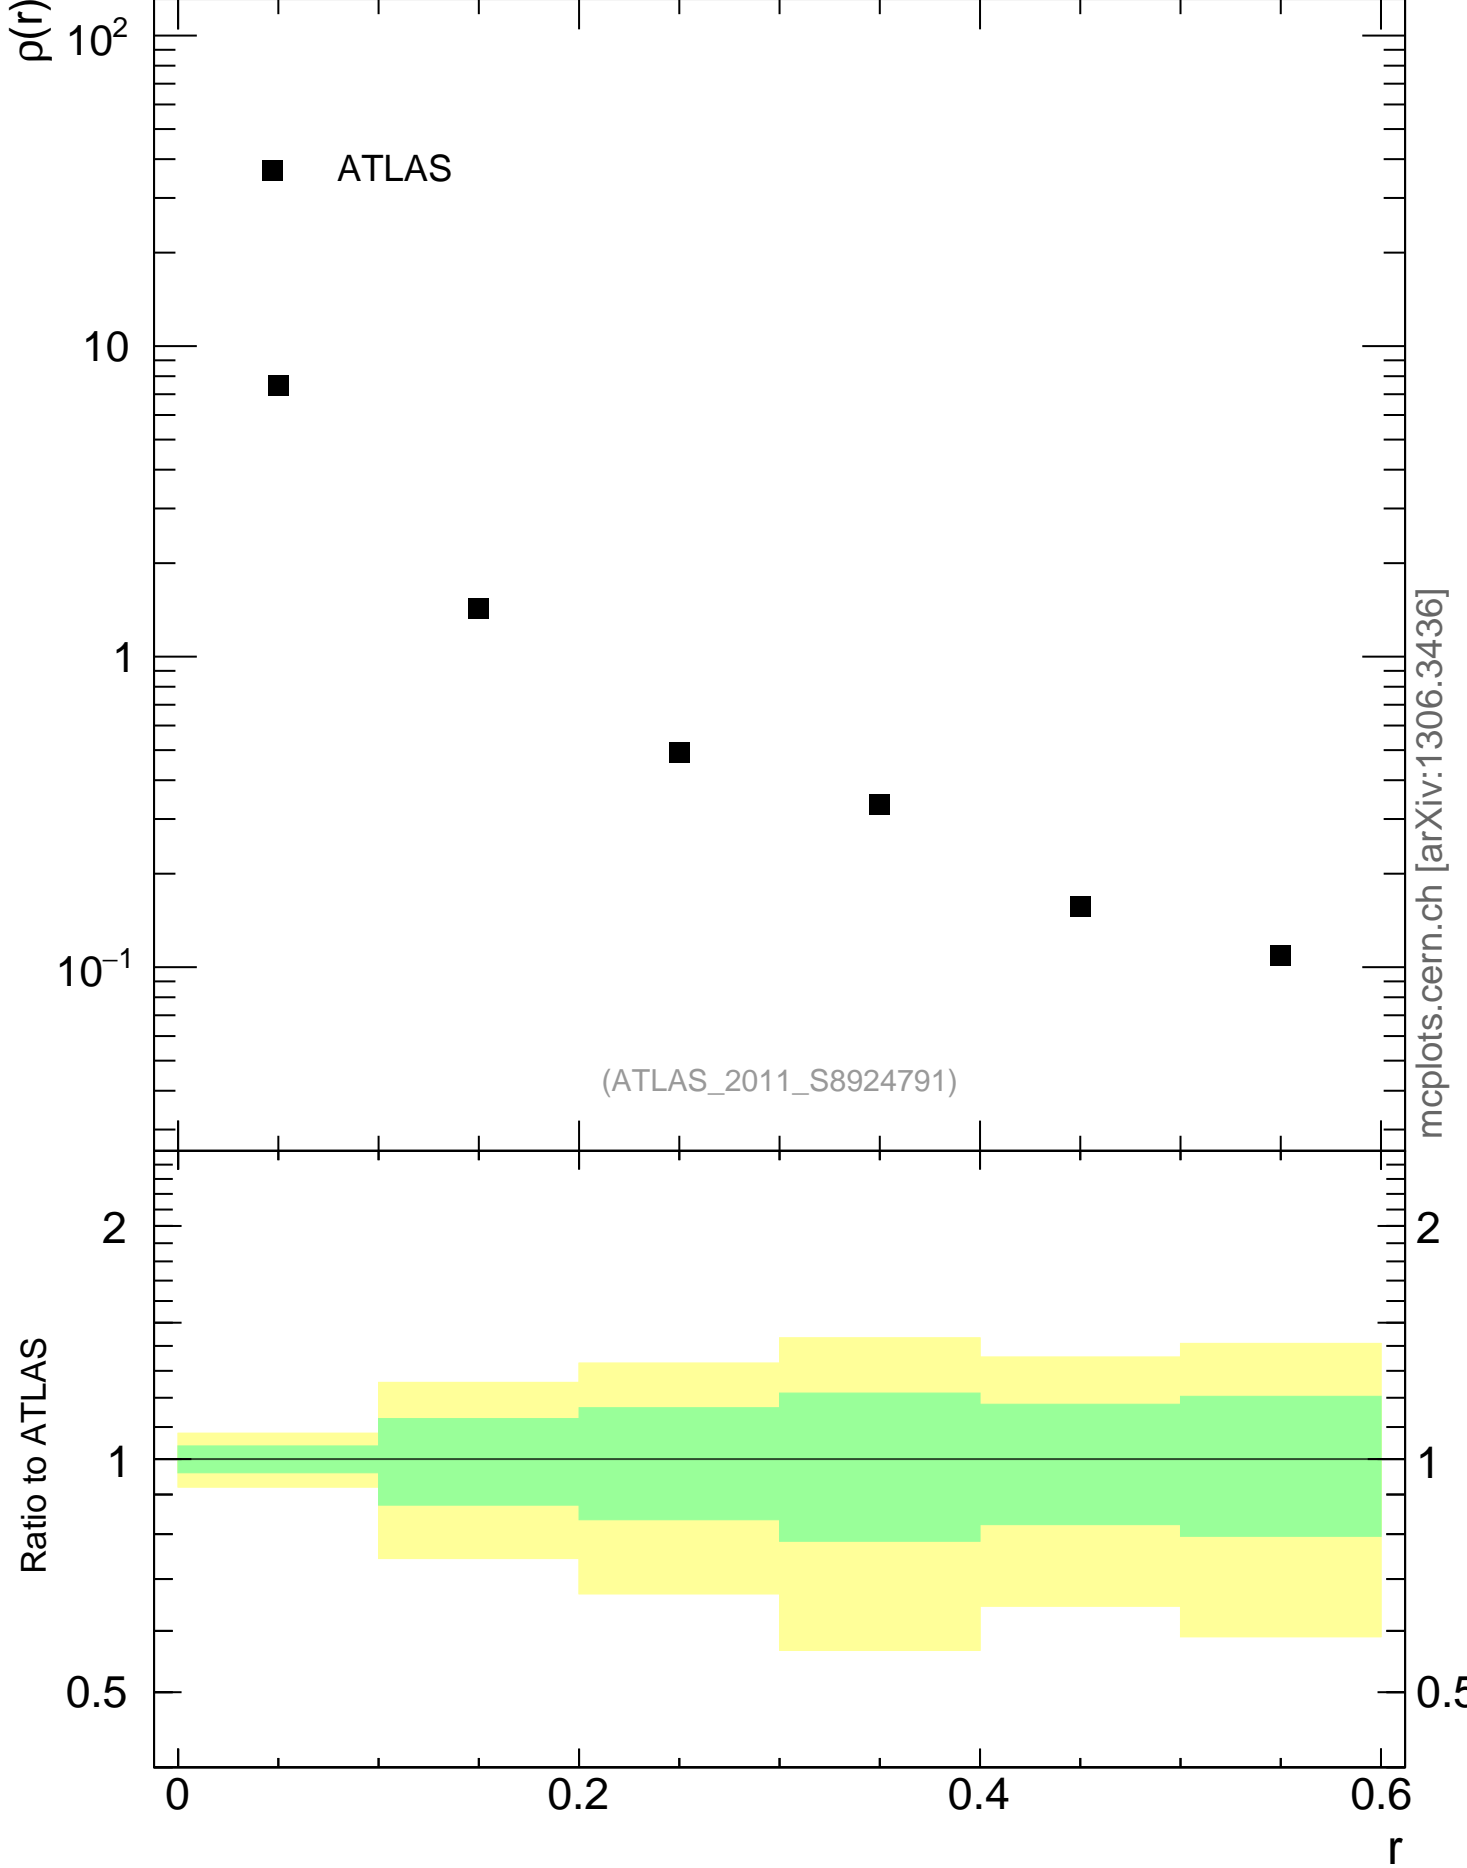

7000 GeV pp

Jets

mcplots.cern.ch [arXiv:1306.3436]

(ATLAS_2011_S8924791)

Ratio to ATLAS

Ratio to ATLAS