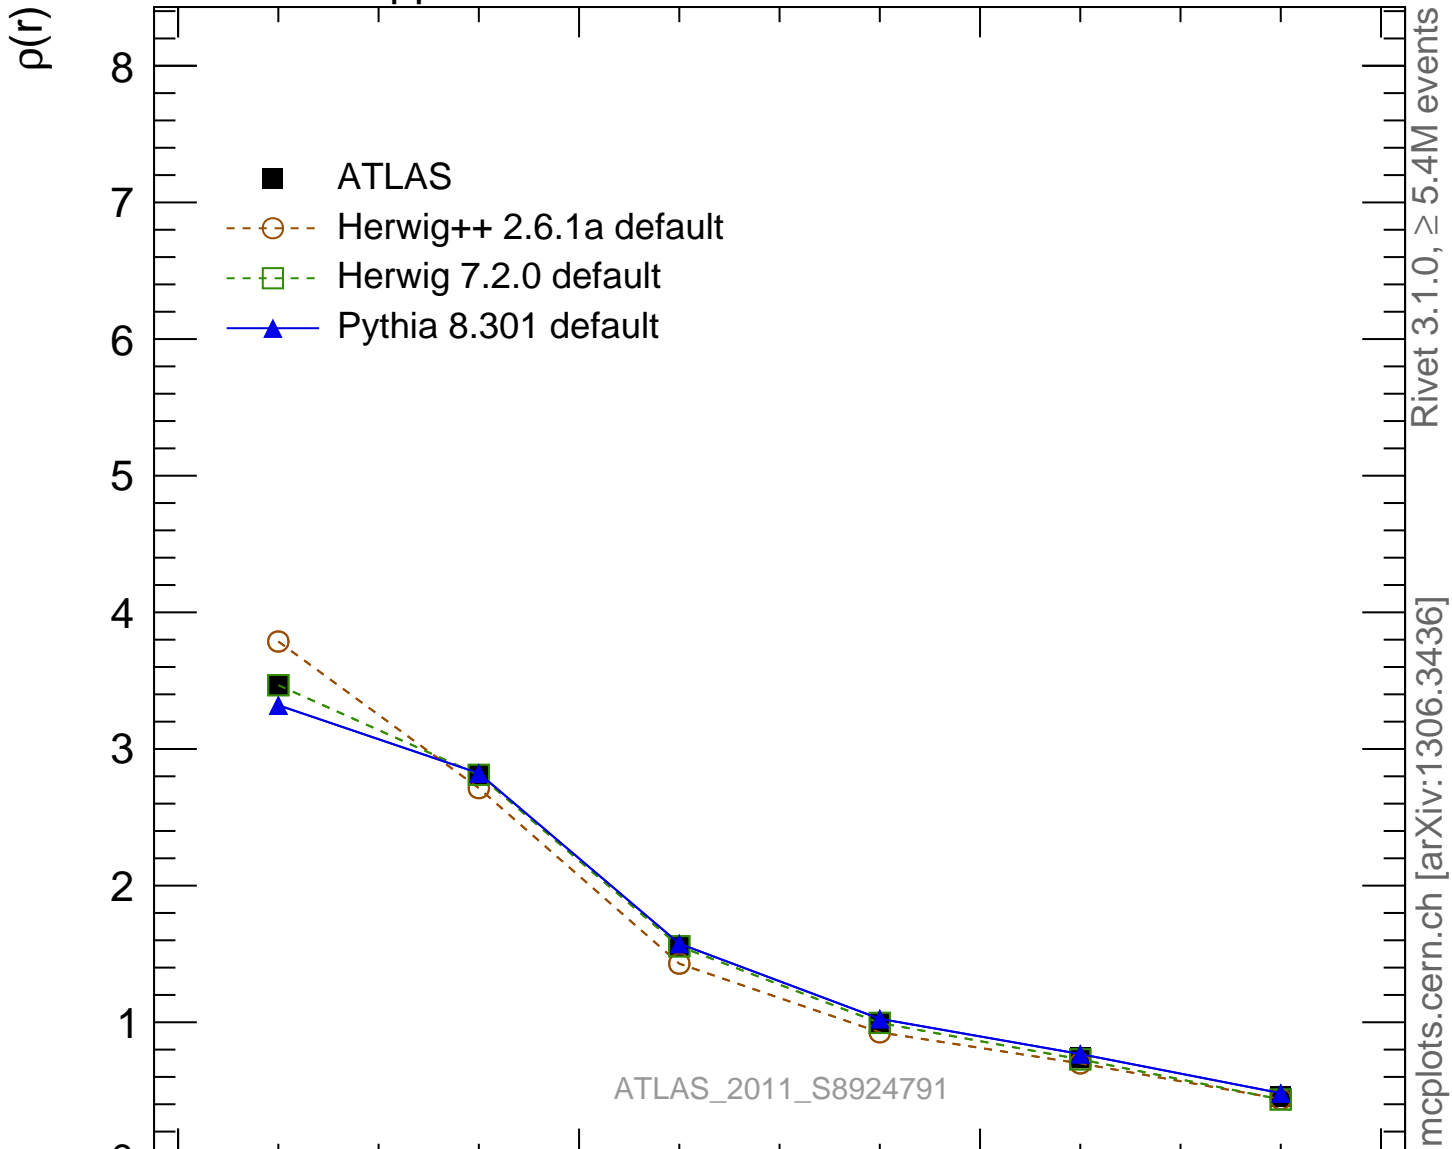

7000 GeV pp

Jets

Rivet 3.1.0, $\geq 5.4M$ events
mcplots.cern.ch [arXiv:1306.3436]