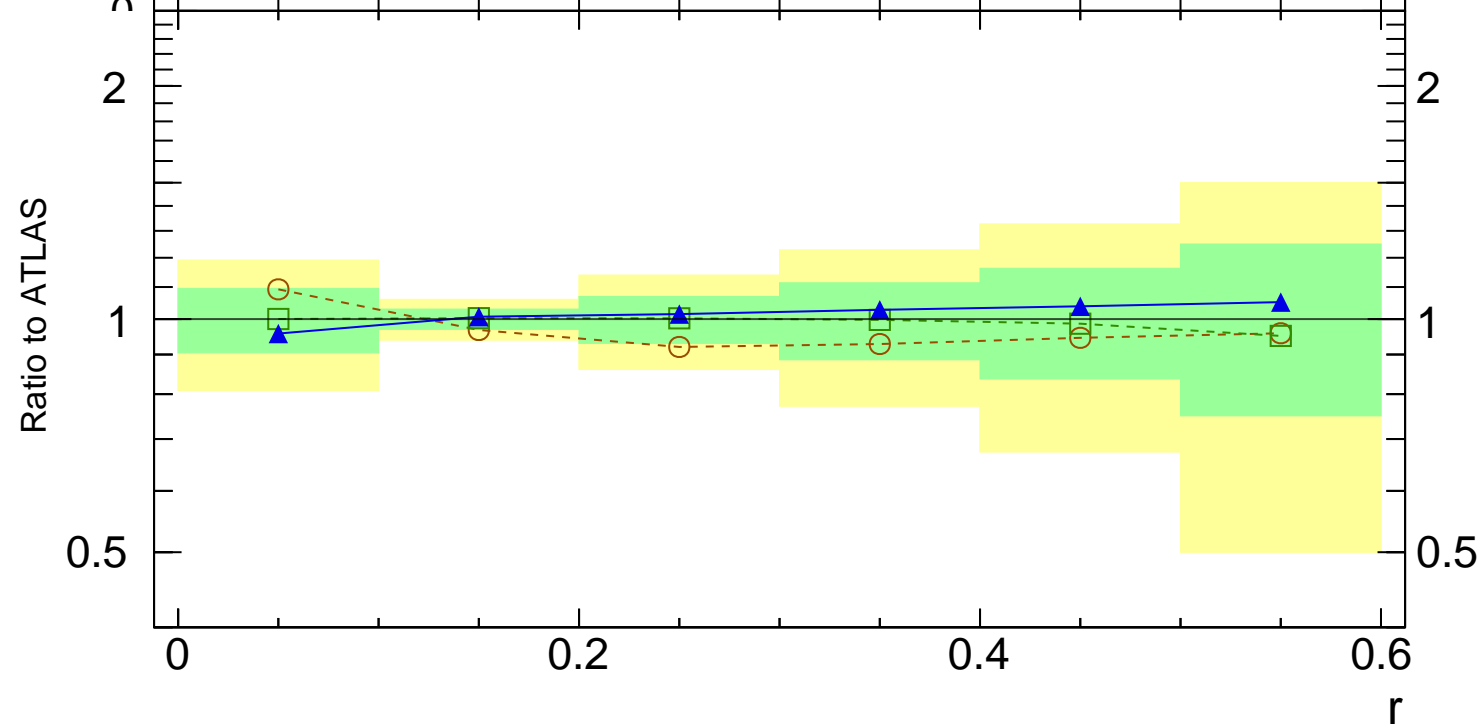

7000 GeV pp

Jets

Rivet 3.1.0, $\geq 5.4M$ events
mcplots.cern.ch [arXiv:1306.3436]