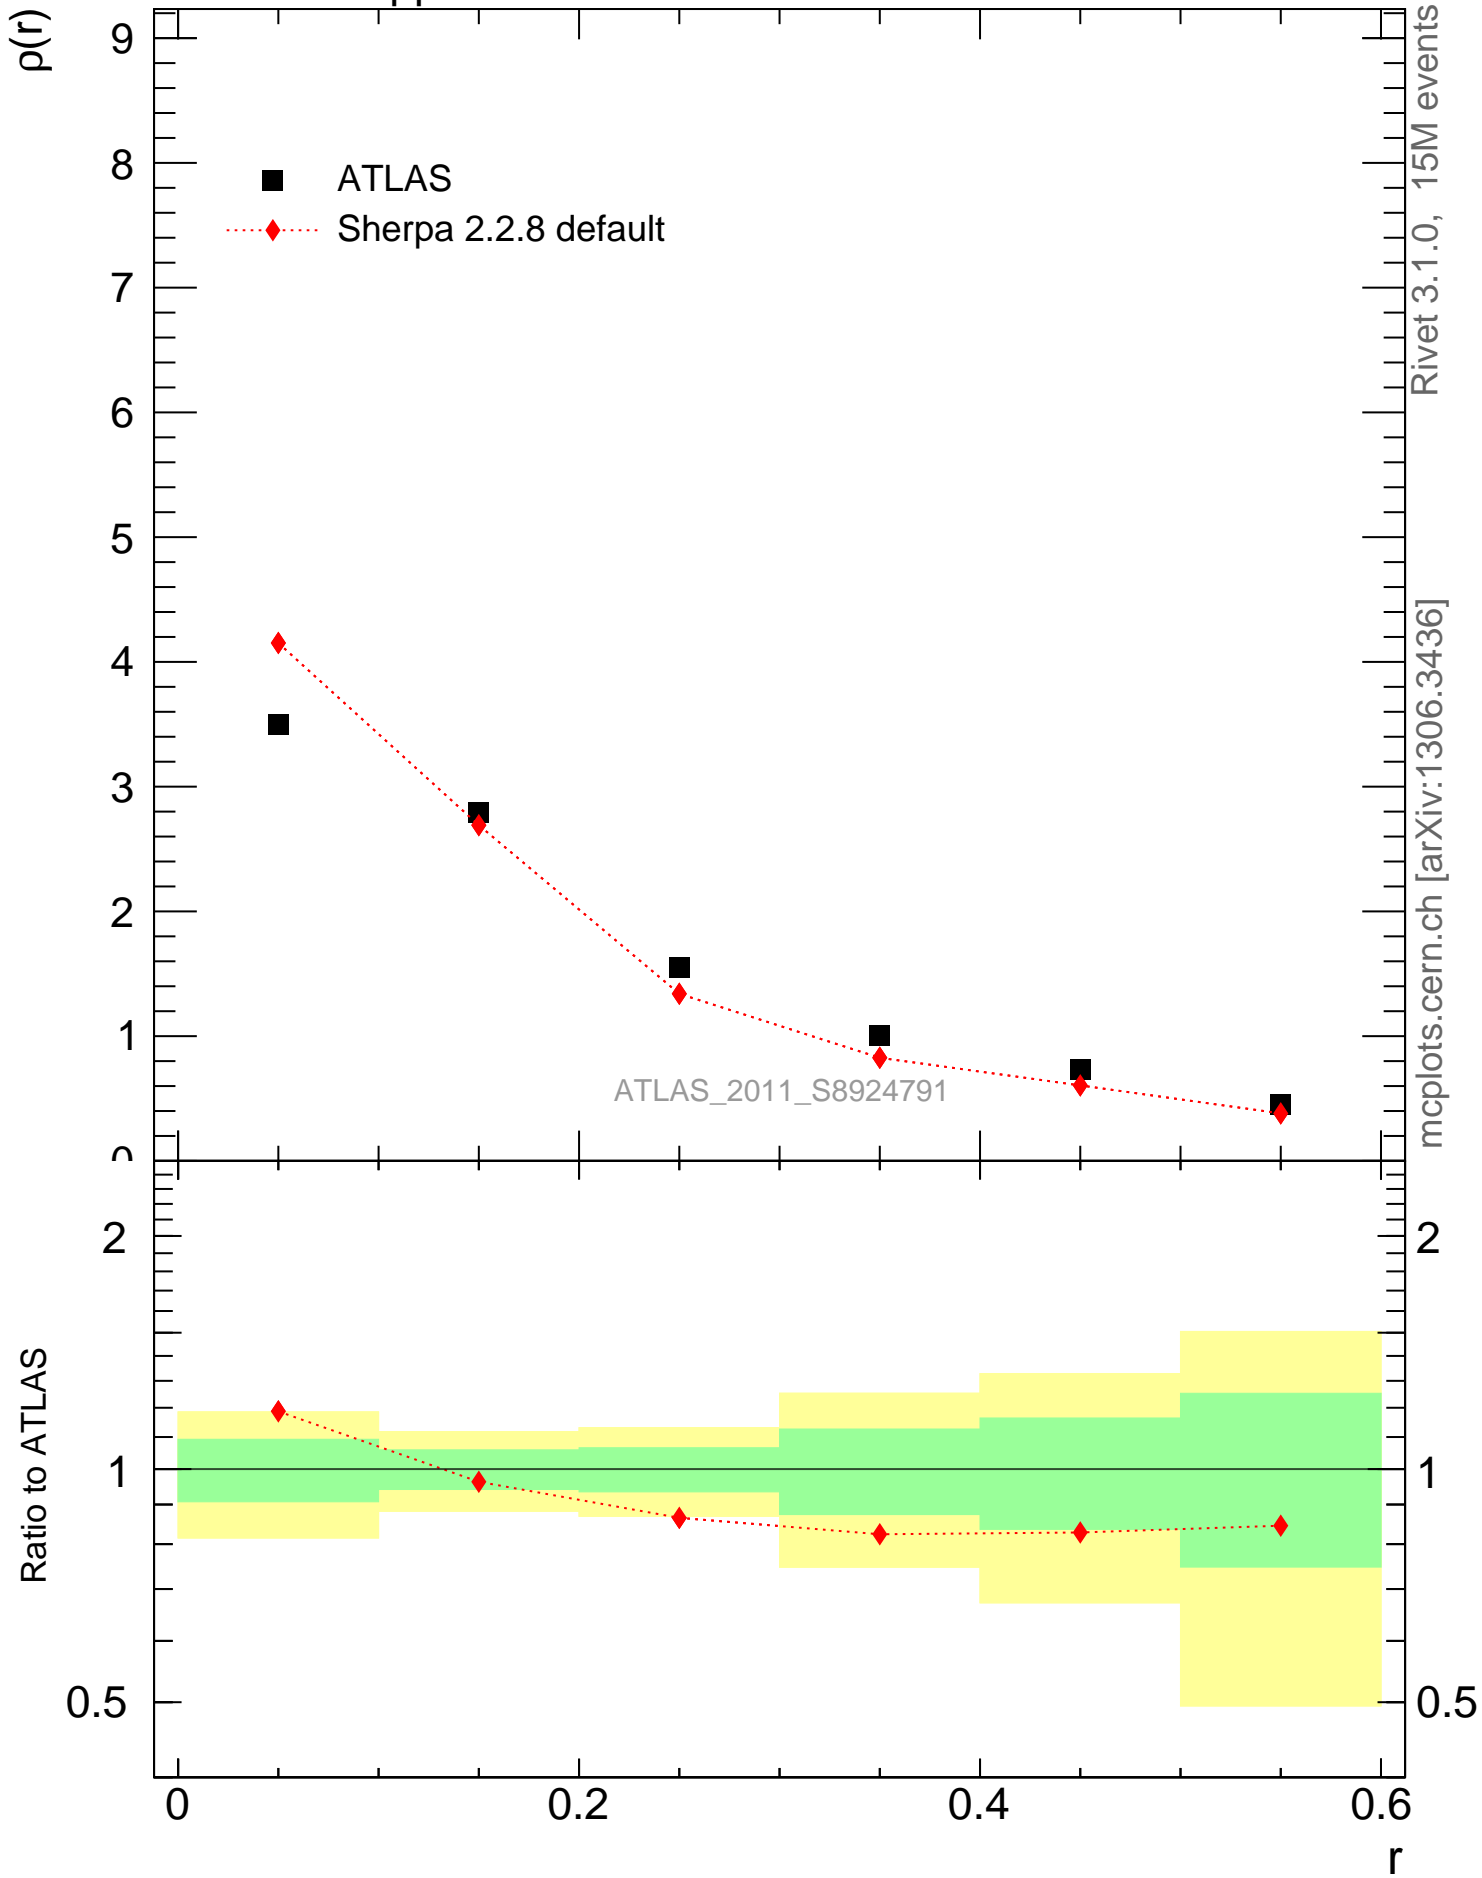

7000 GeV pp

Jets

Rivet 3.1.0, 15M events
mcplots.cern.ch [arXiv:1306.3436]