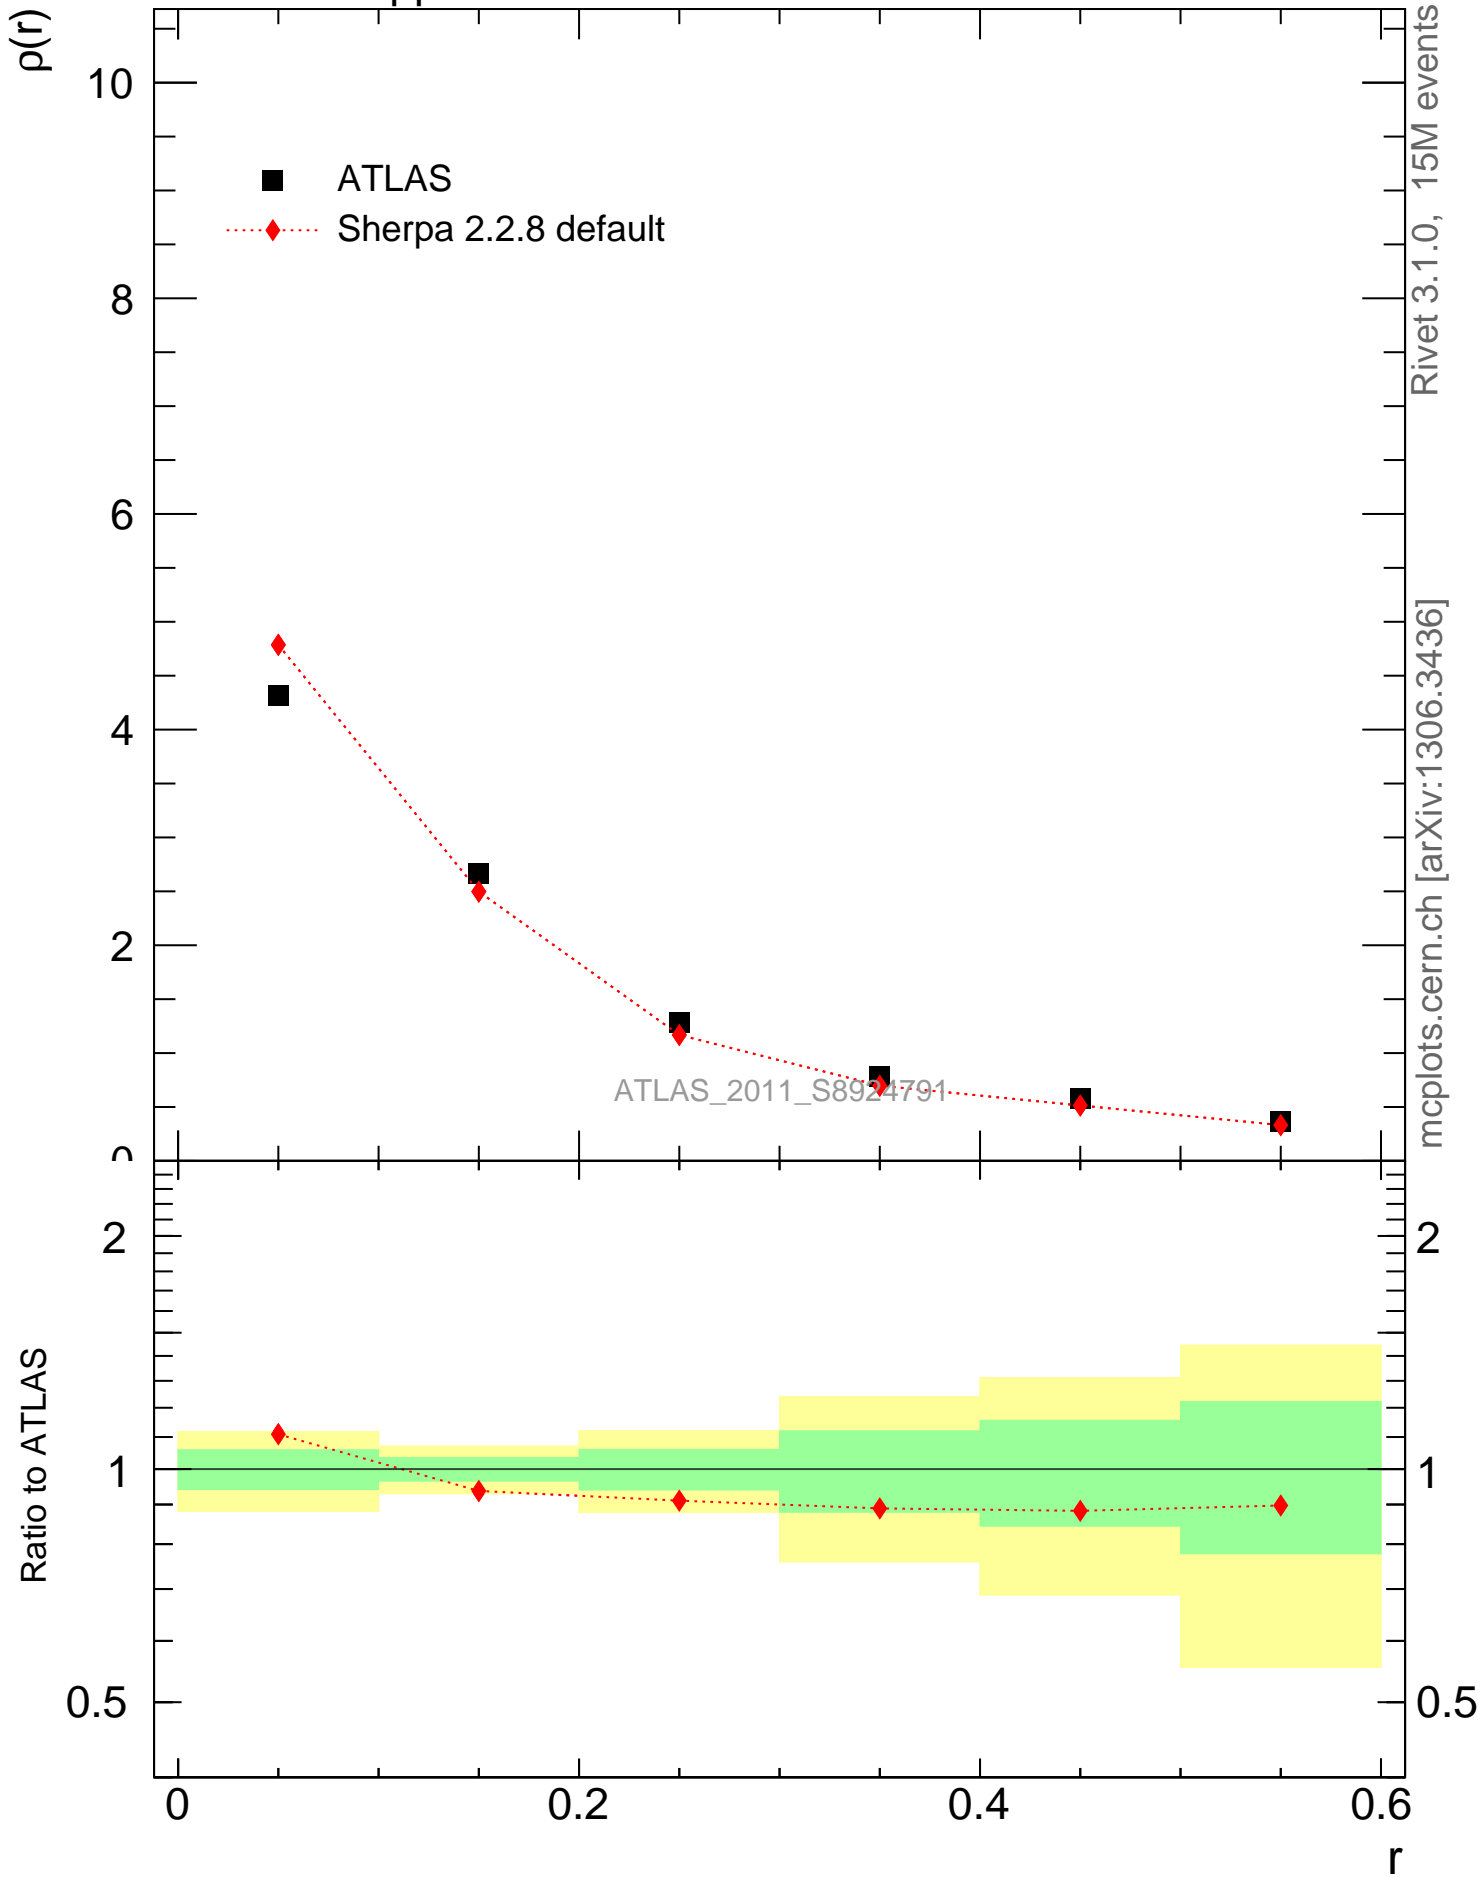

7000 GeV pp

Jets

Rivet 3.1.0, 15M events
mcplots.cern.ch [arXiv:1306.3436]