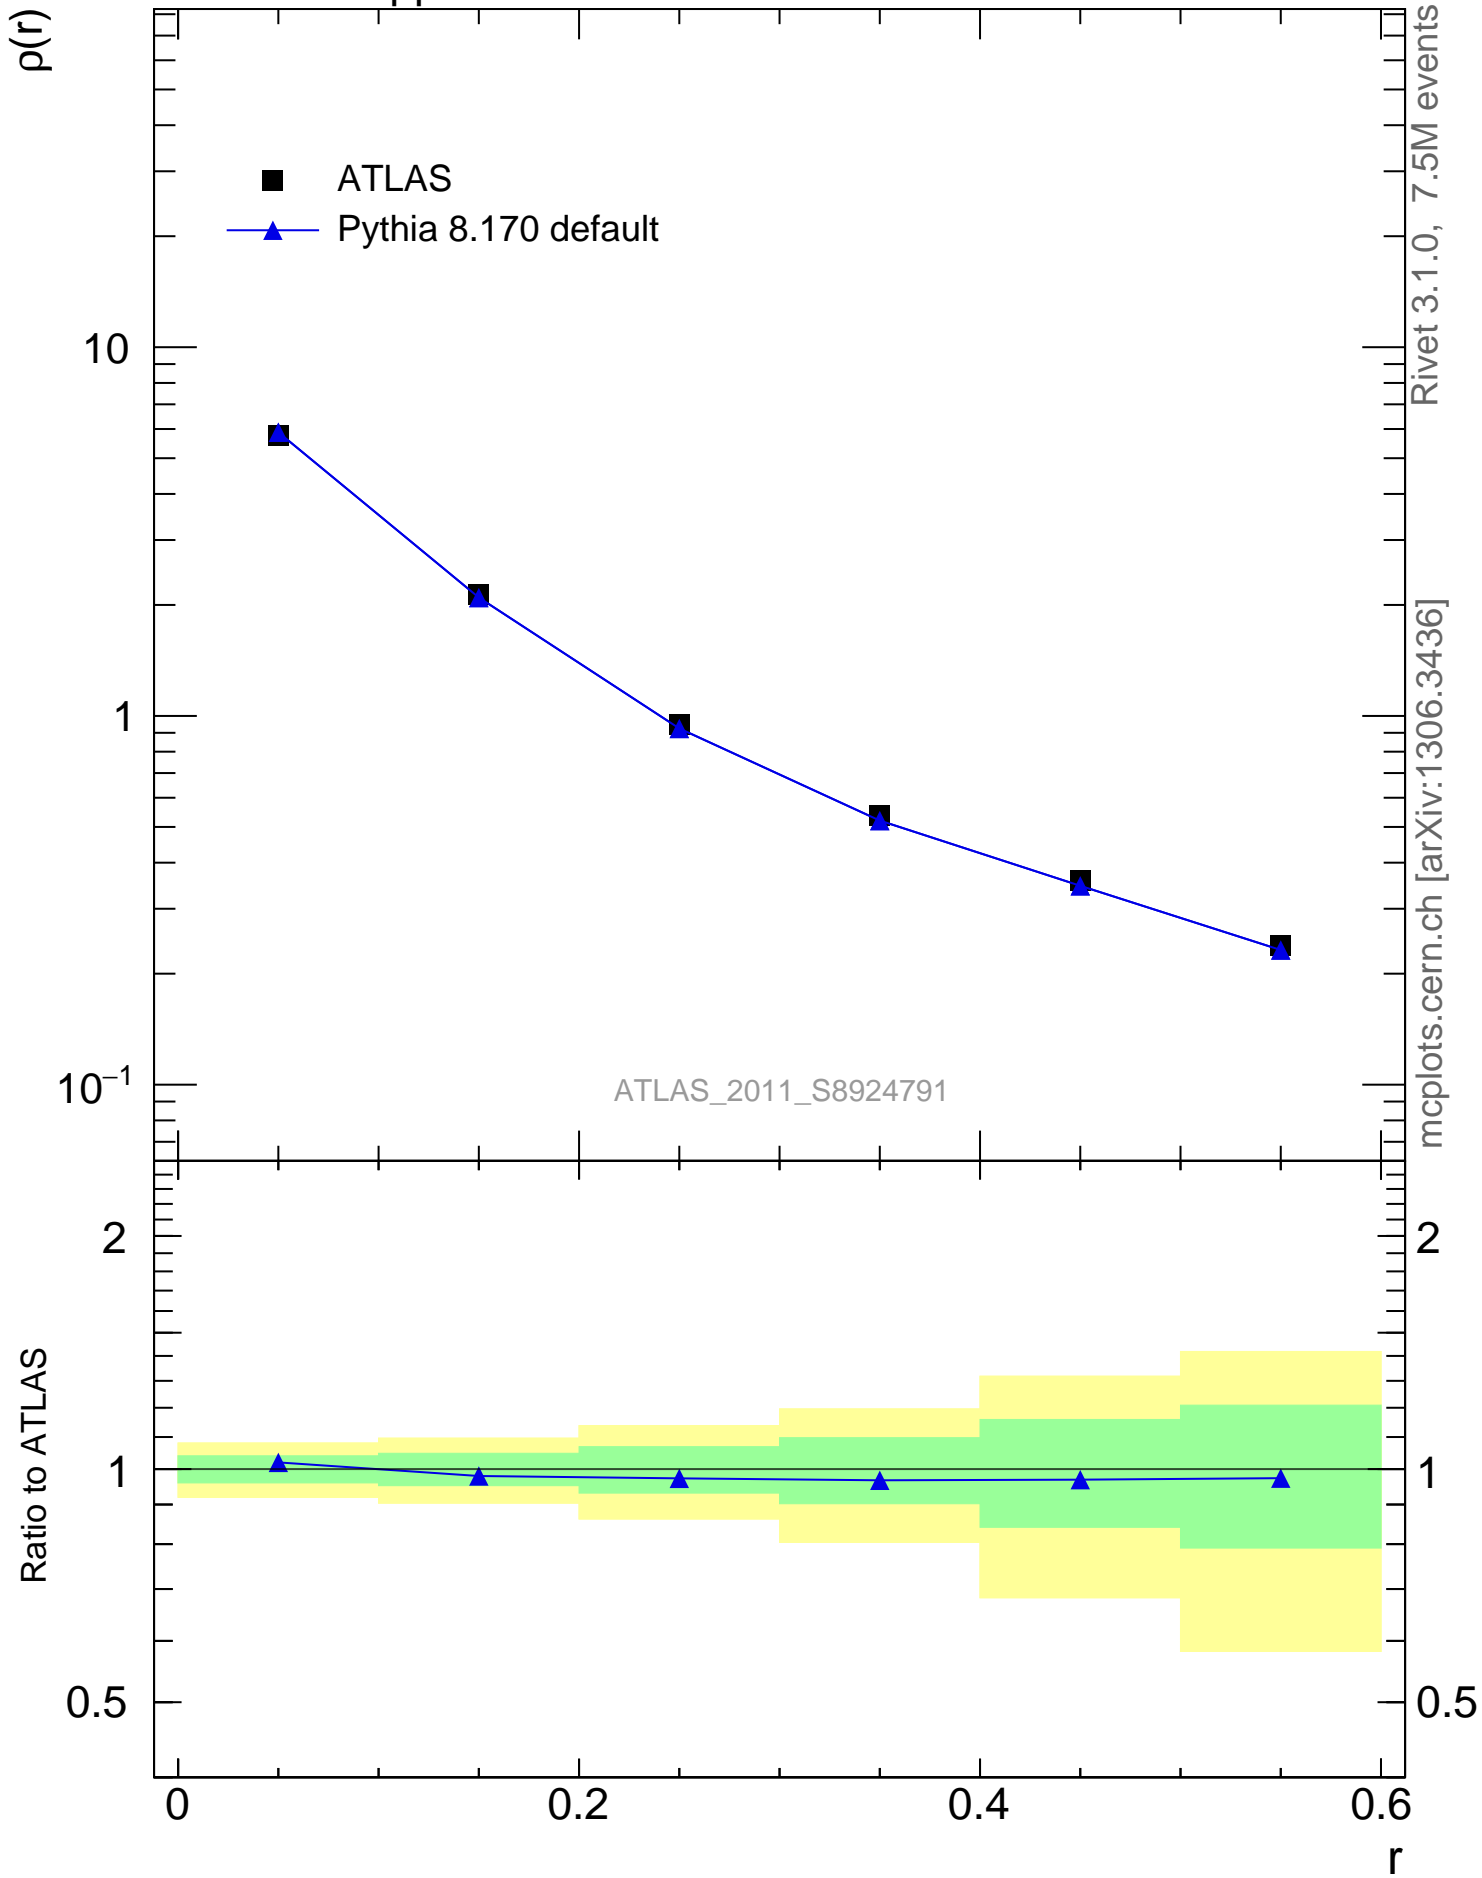

7000 GeV pp

Jets

■ ATLAS  
▲ Pythia 8.170 default

ATLAS\_2011\_S8924791

Rivet 3.1.0, 7.5M events  
mcplots.cern.ch [arXiv:1306.3436]

Ratio to ATLAS

Ratio to ATLAS