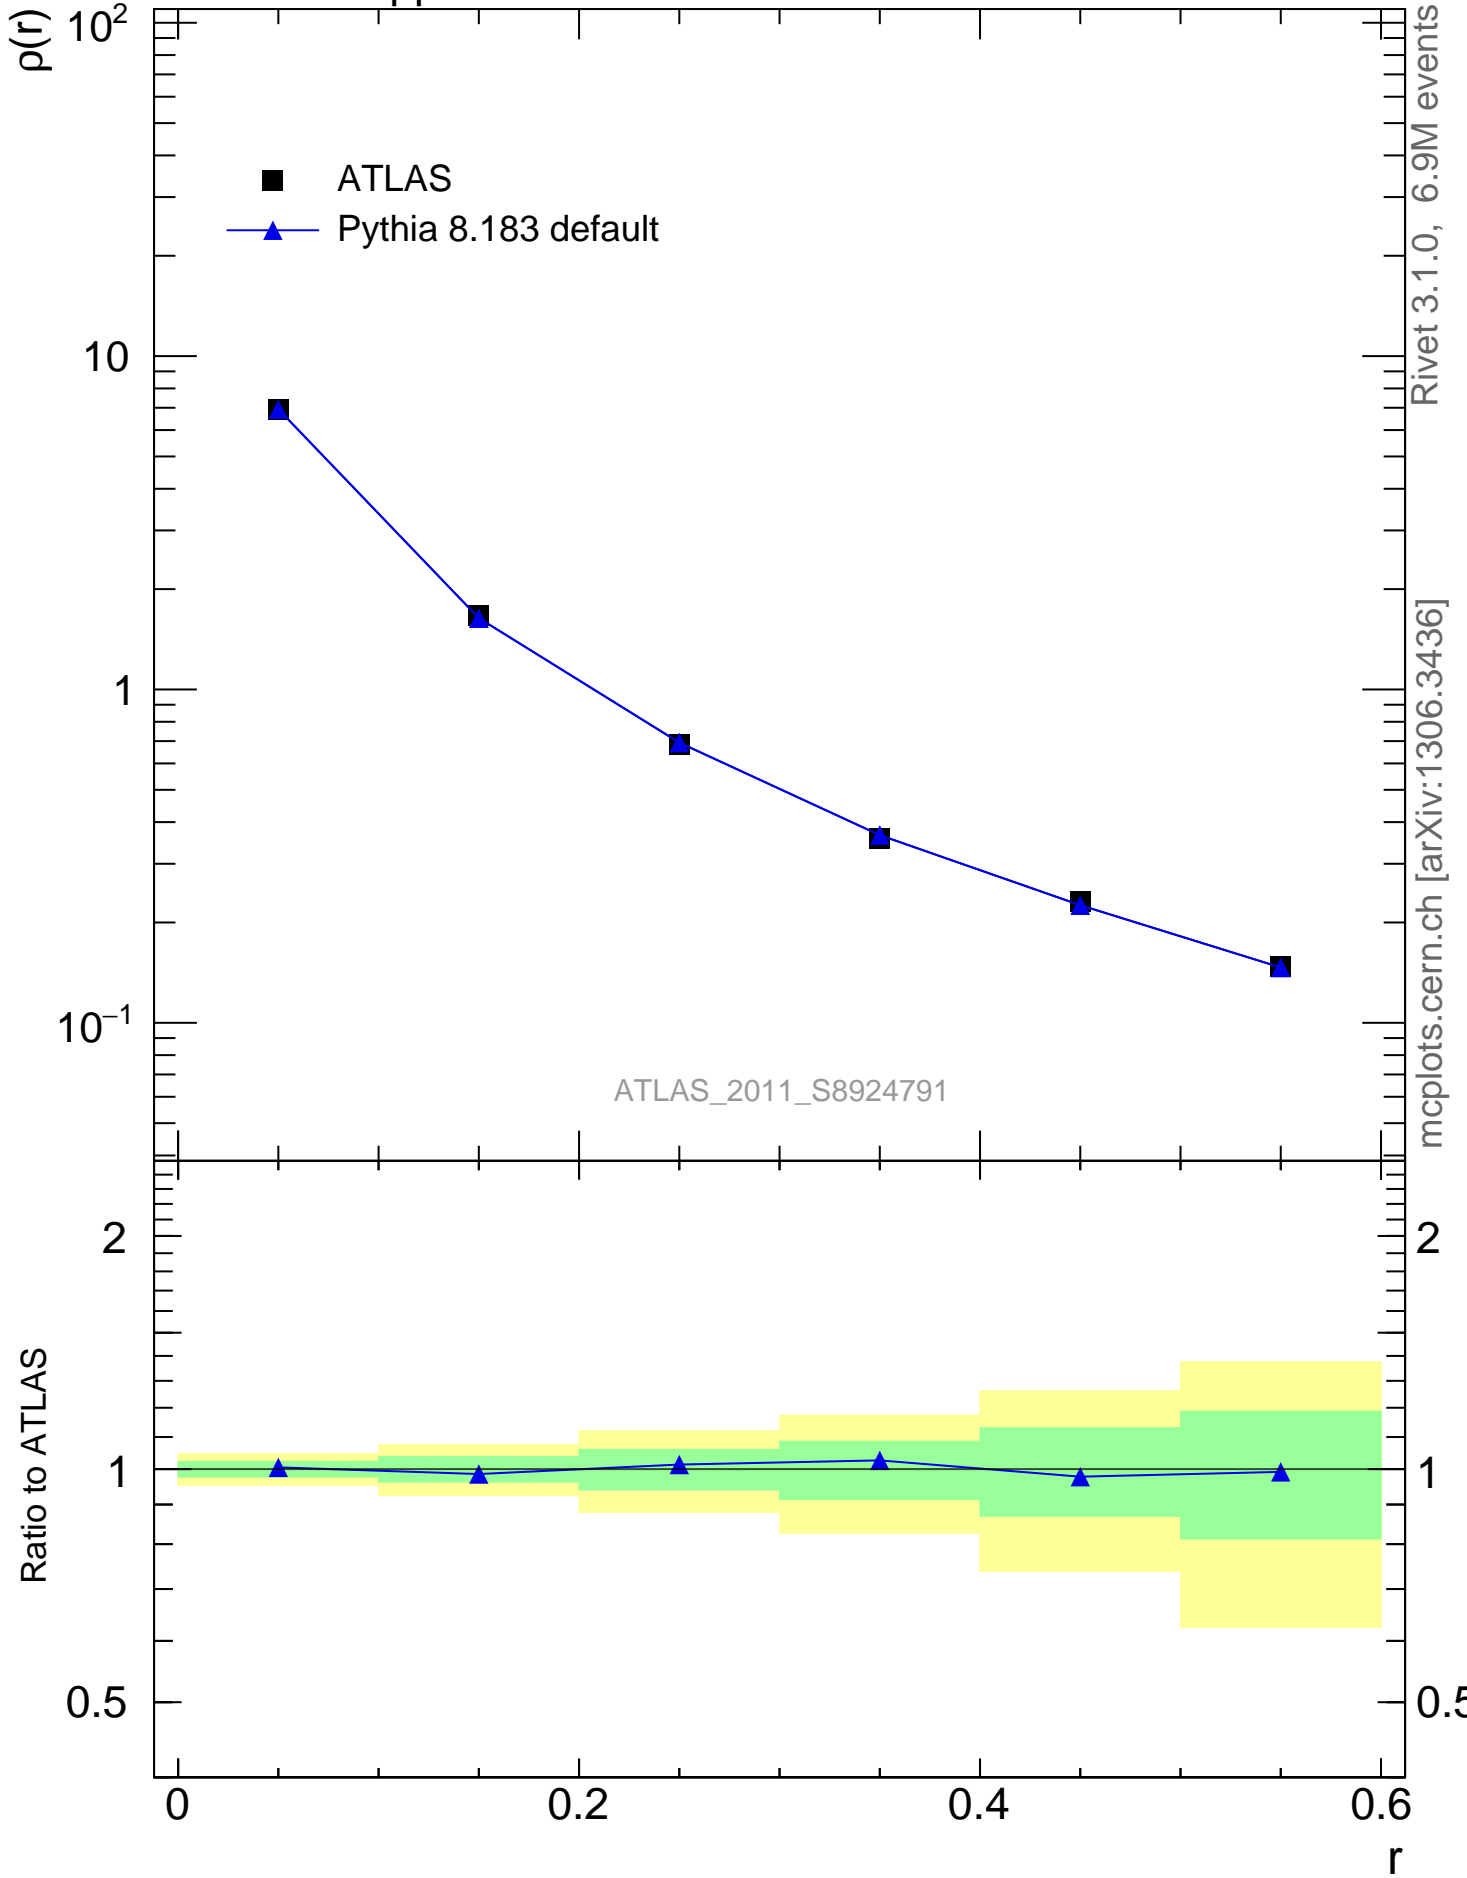

7000 GeV pp

Jets

Rivet 3.1.0, 6.9M events
mcplots.cern.ch [arXiv:1306.3436]

ATLAS_2011_S8924791

Ratio to ATLAS

Ratio to ATLAS

r