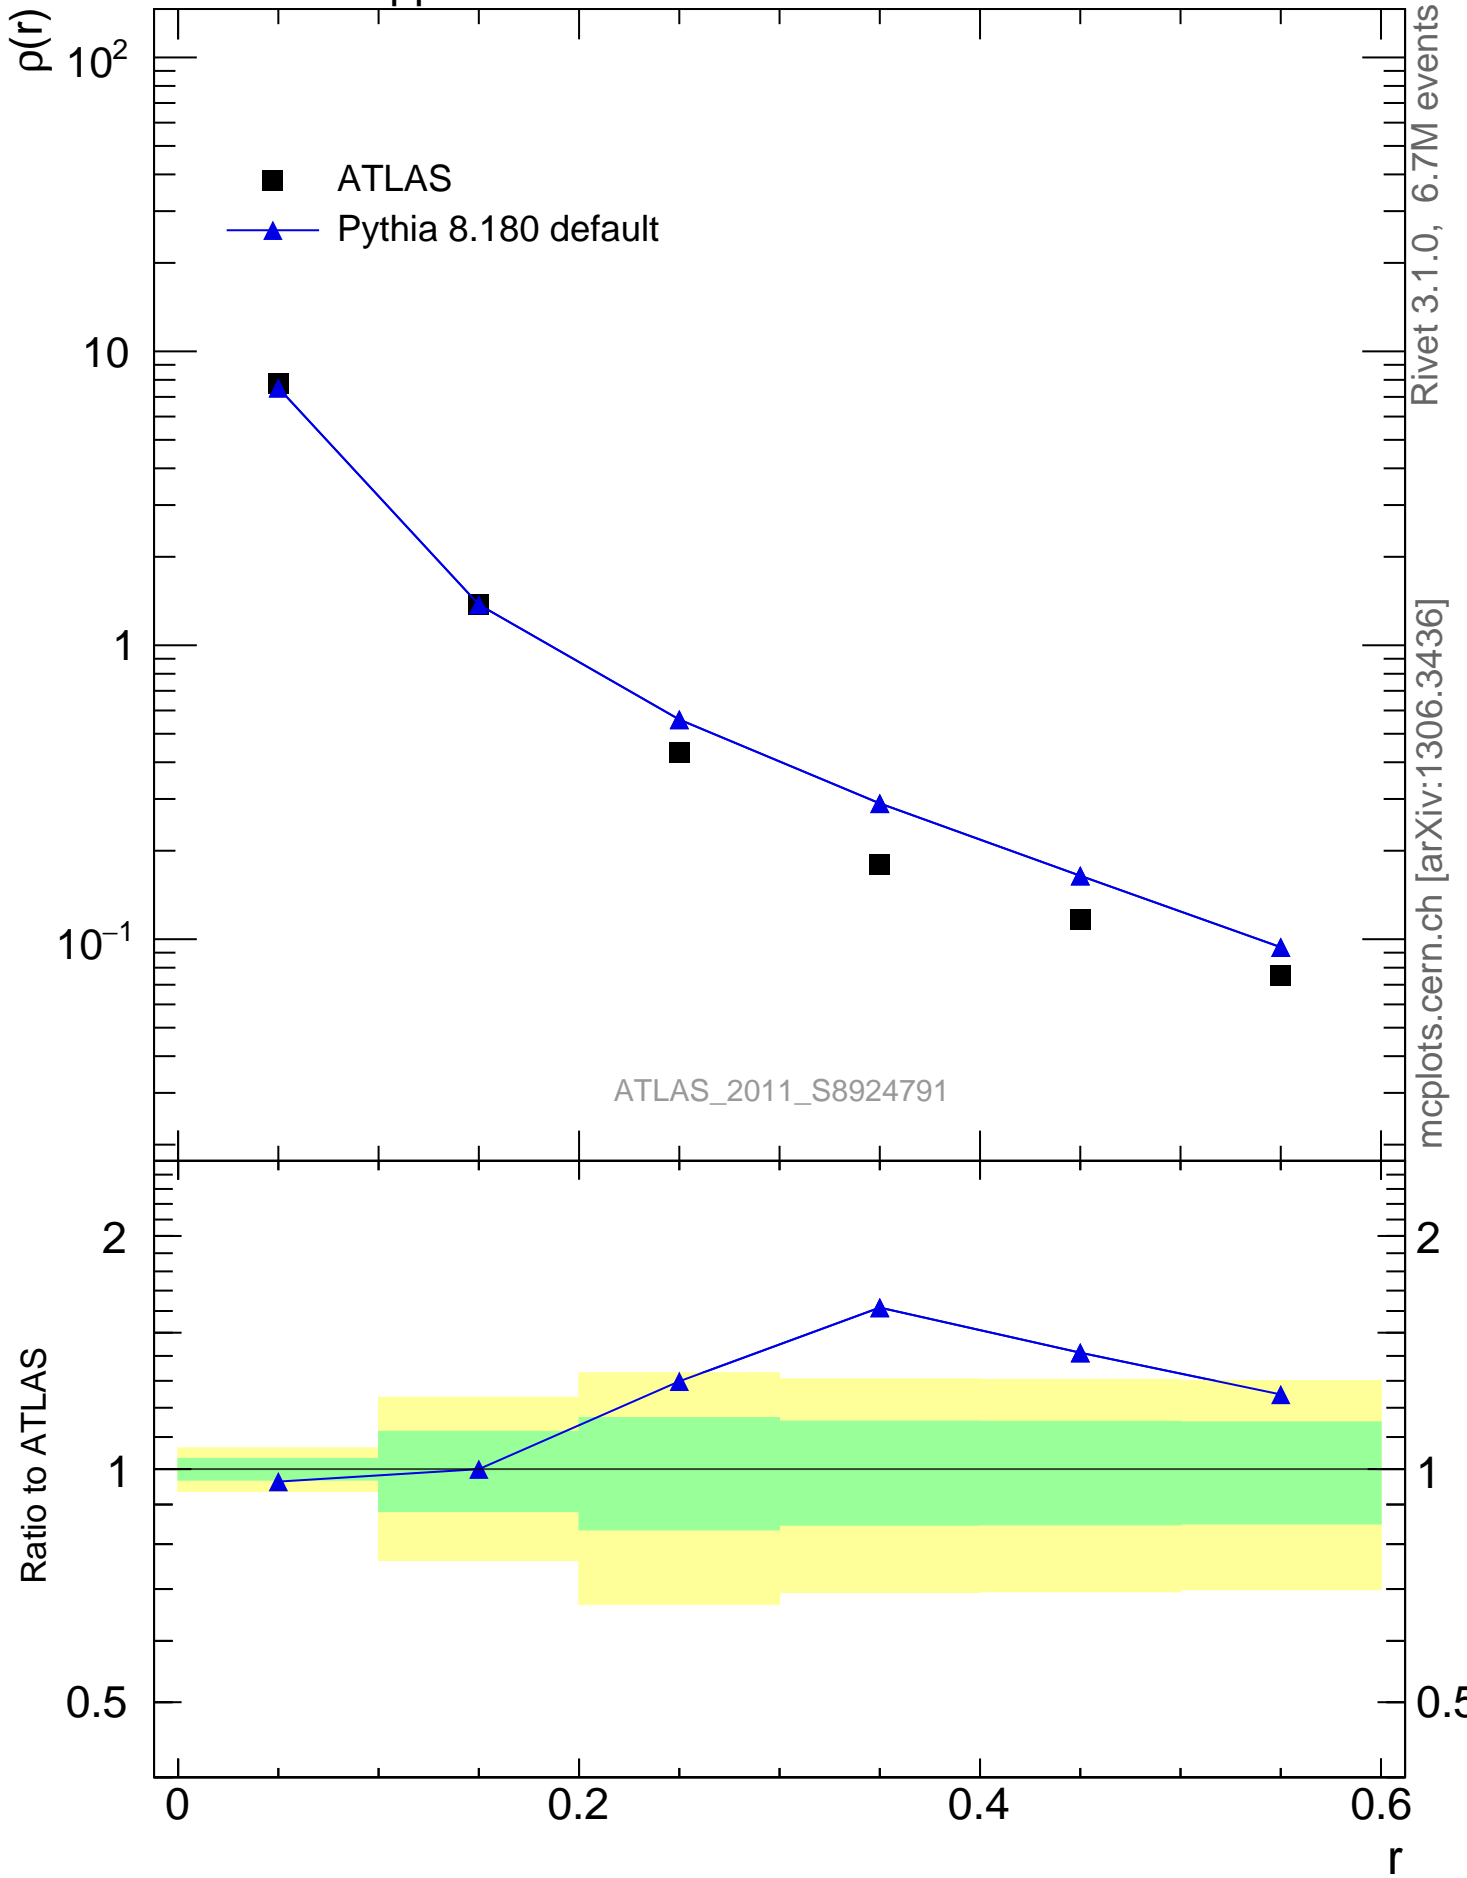

7000 GeV pp

Jets

Rivet 3.1.0, 6.7M events  
mcplots.cern.ch [arXiv:1306.3436]

Ratio to ATLAS