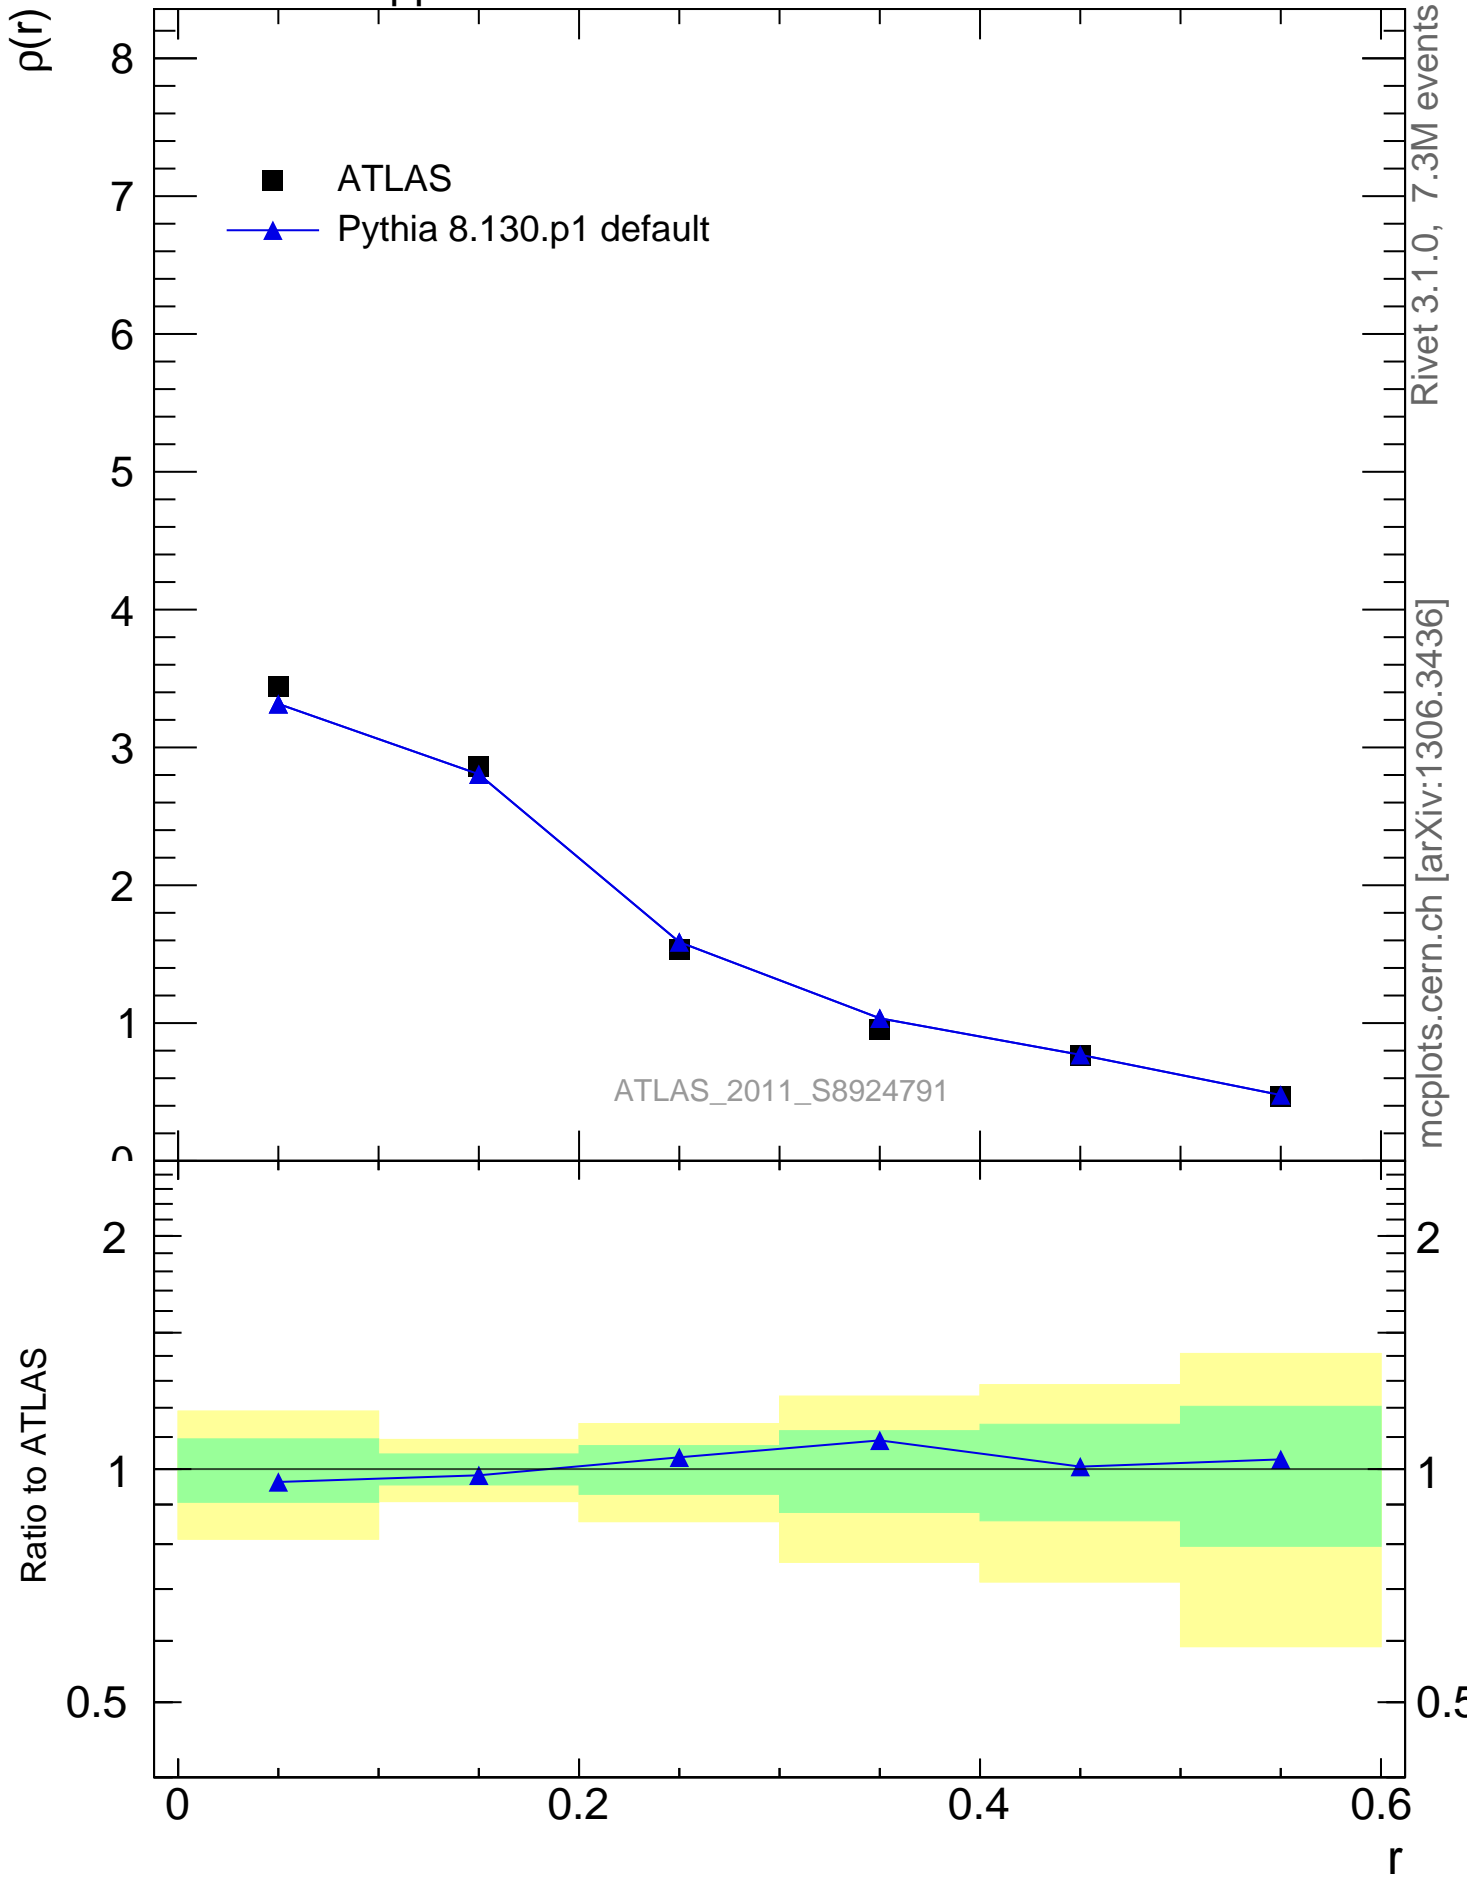

7000 GeV pp

Jets

■ ATLAS  
▲ Pythia 8.130.p1 default

ATLAS\_2011\_S8924791

Rivet 3.1.0, 7.3M events  
mcplots.cern.ch [arXiv:1306.3436]

Ratio to ATLAS

Ratio to ATLAS