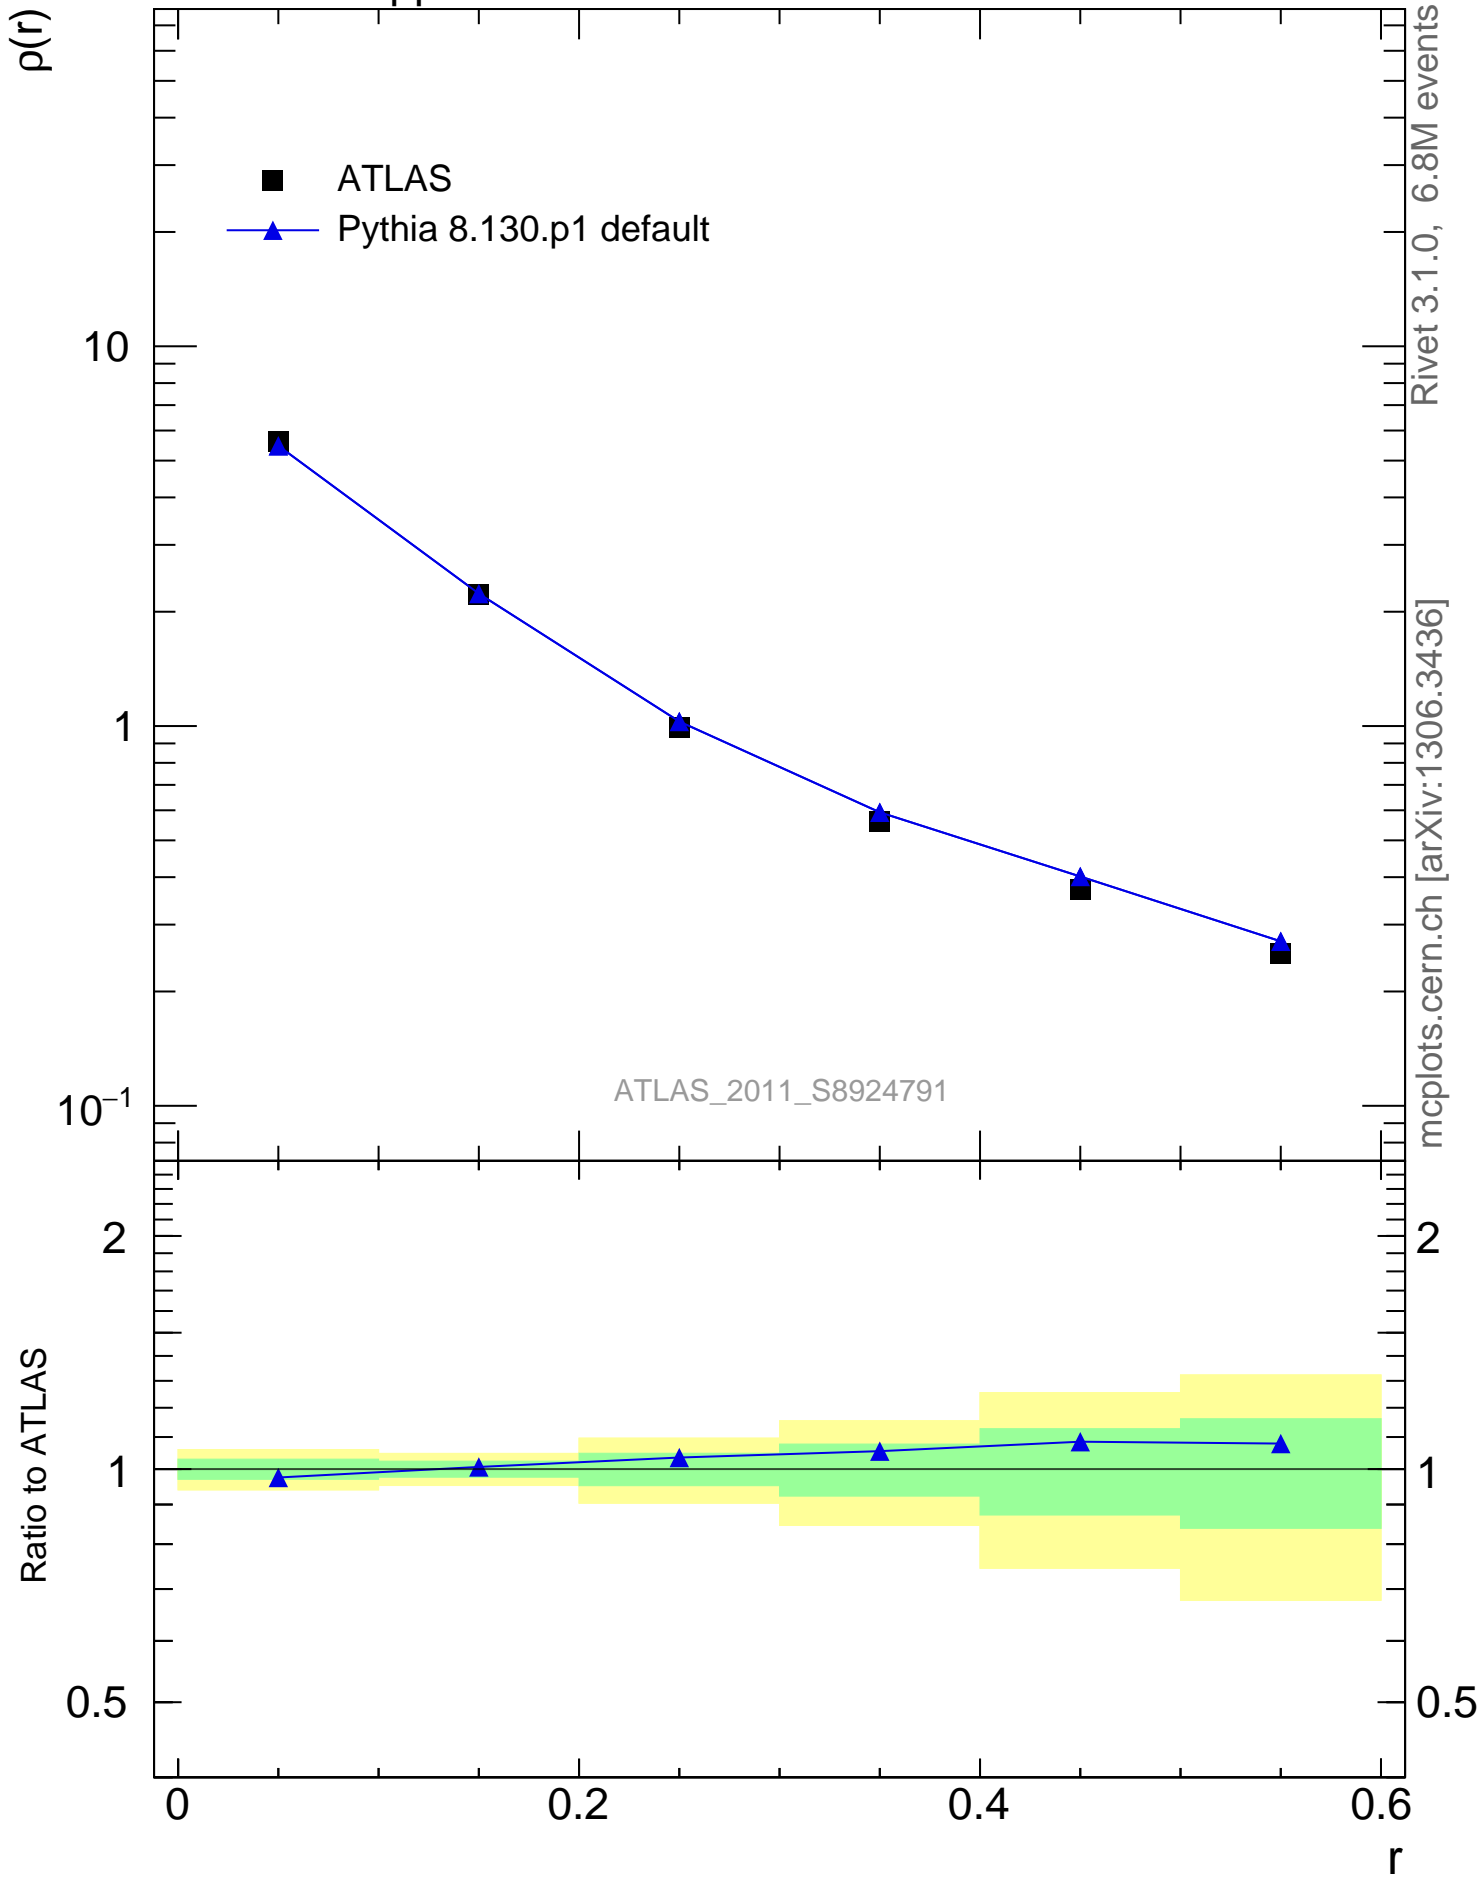

7000 GeV pp

Jets

■ ATLAS  
▲ Pythia 8.130.p1 default

ATLAS\_2011\_S8924791

Rivet 3.1.0, 6.8M events  
mcplots.cern.ch [arXiv:1306.3436]

Ratio to ATLAS

Ratio to ATLAS