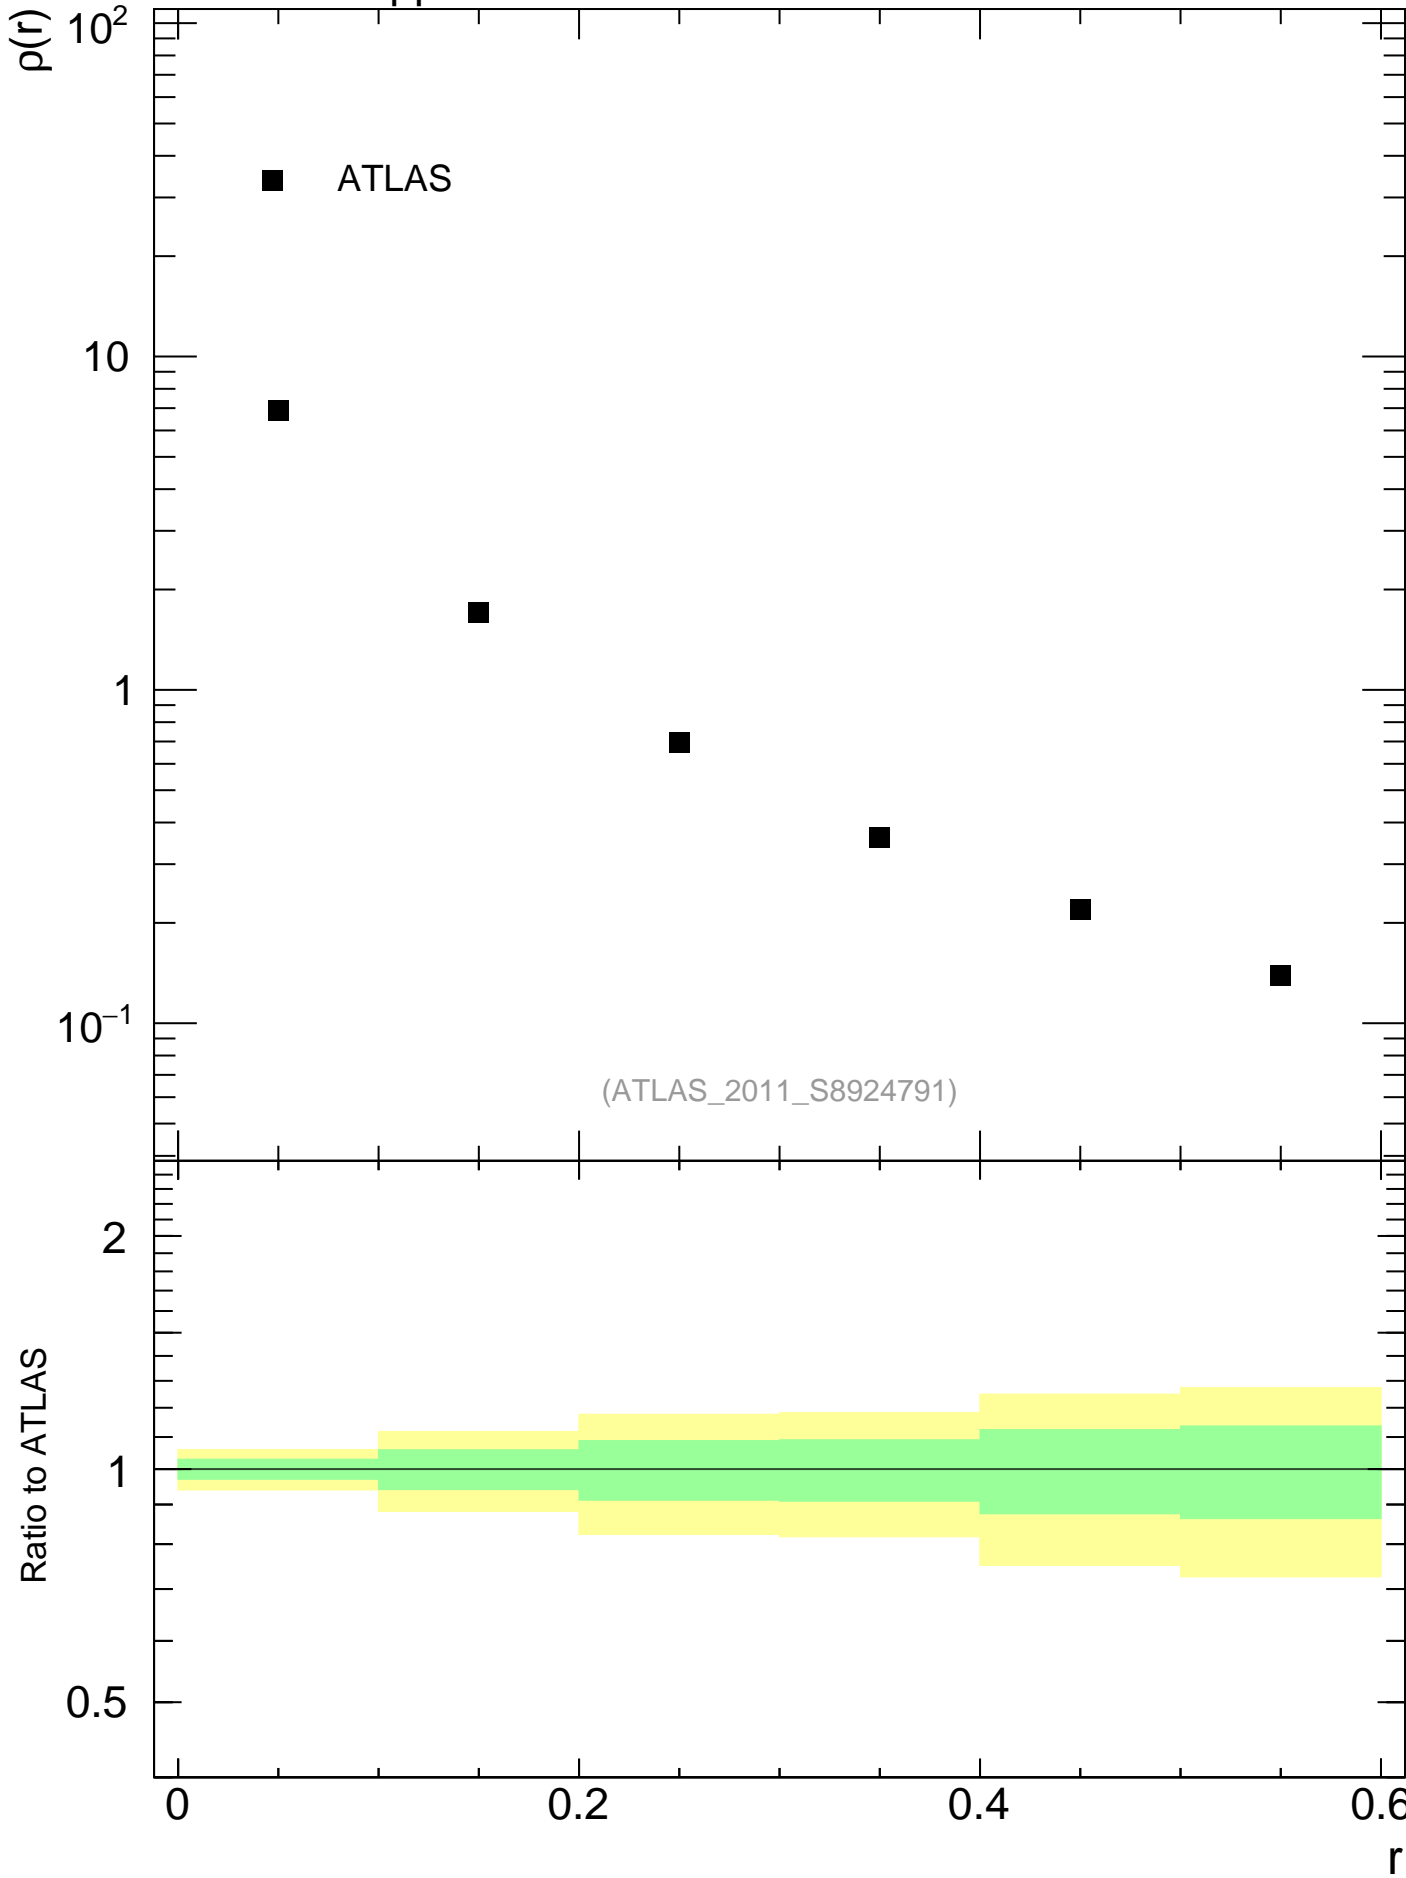

7000 GeV pp

Jets

■ ATLAS

(ATLAS\_2011\_S8924791)

mcplots.cern.ch [arXiv:1306.3436]

Ratio to ATLAS

Ratio to ATLAS