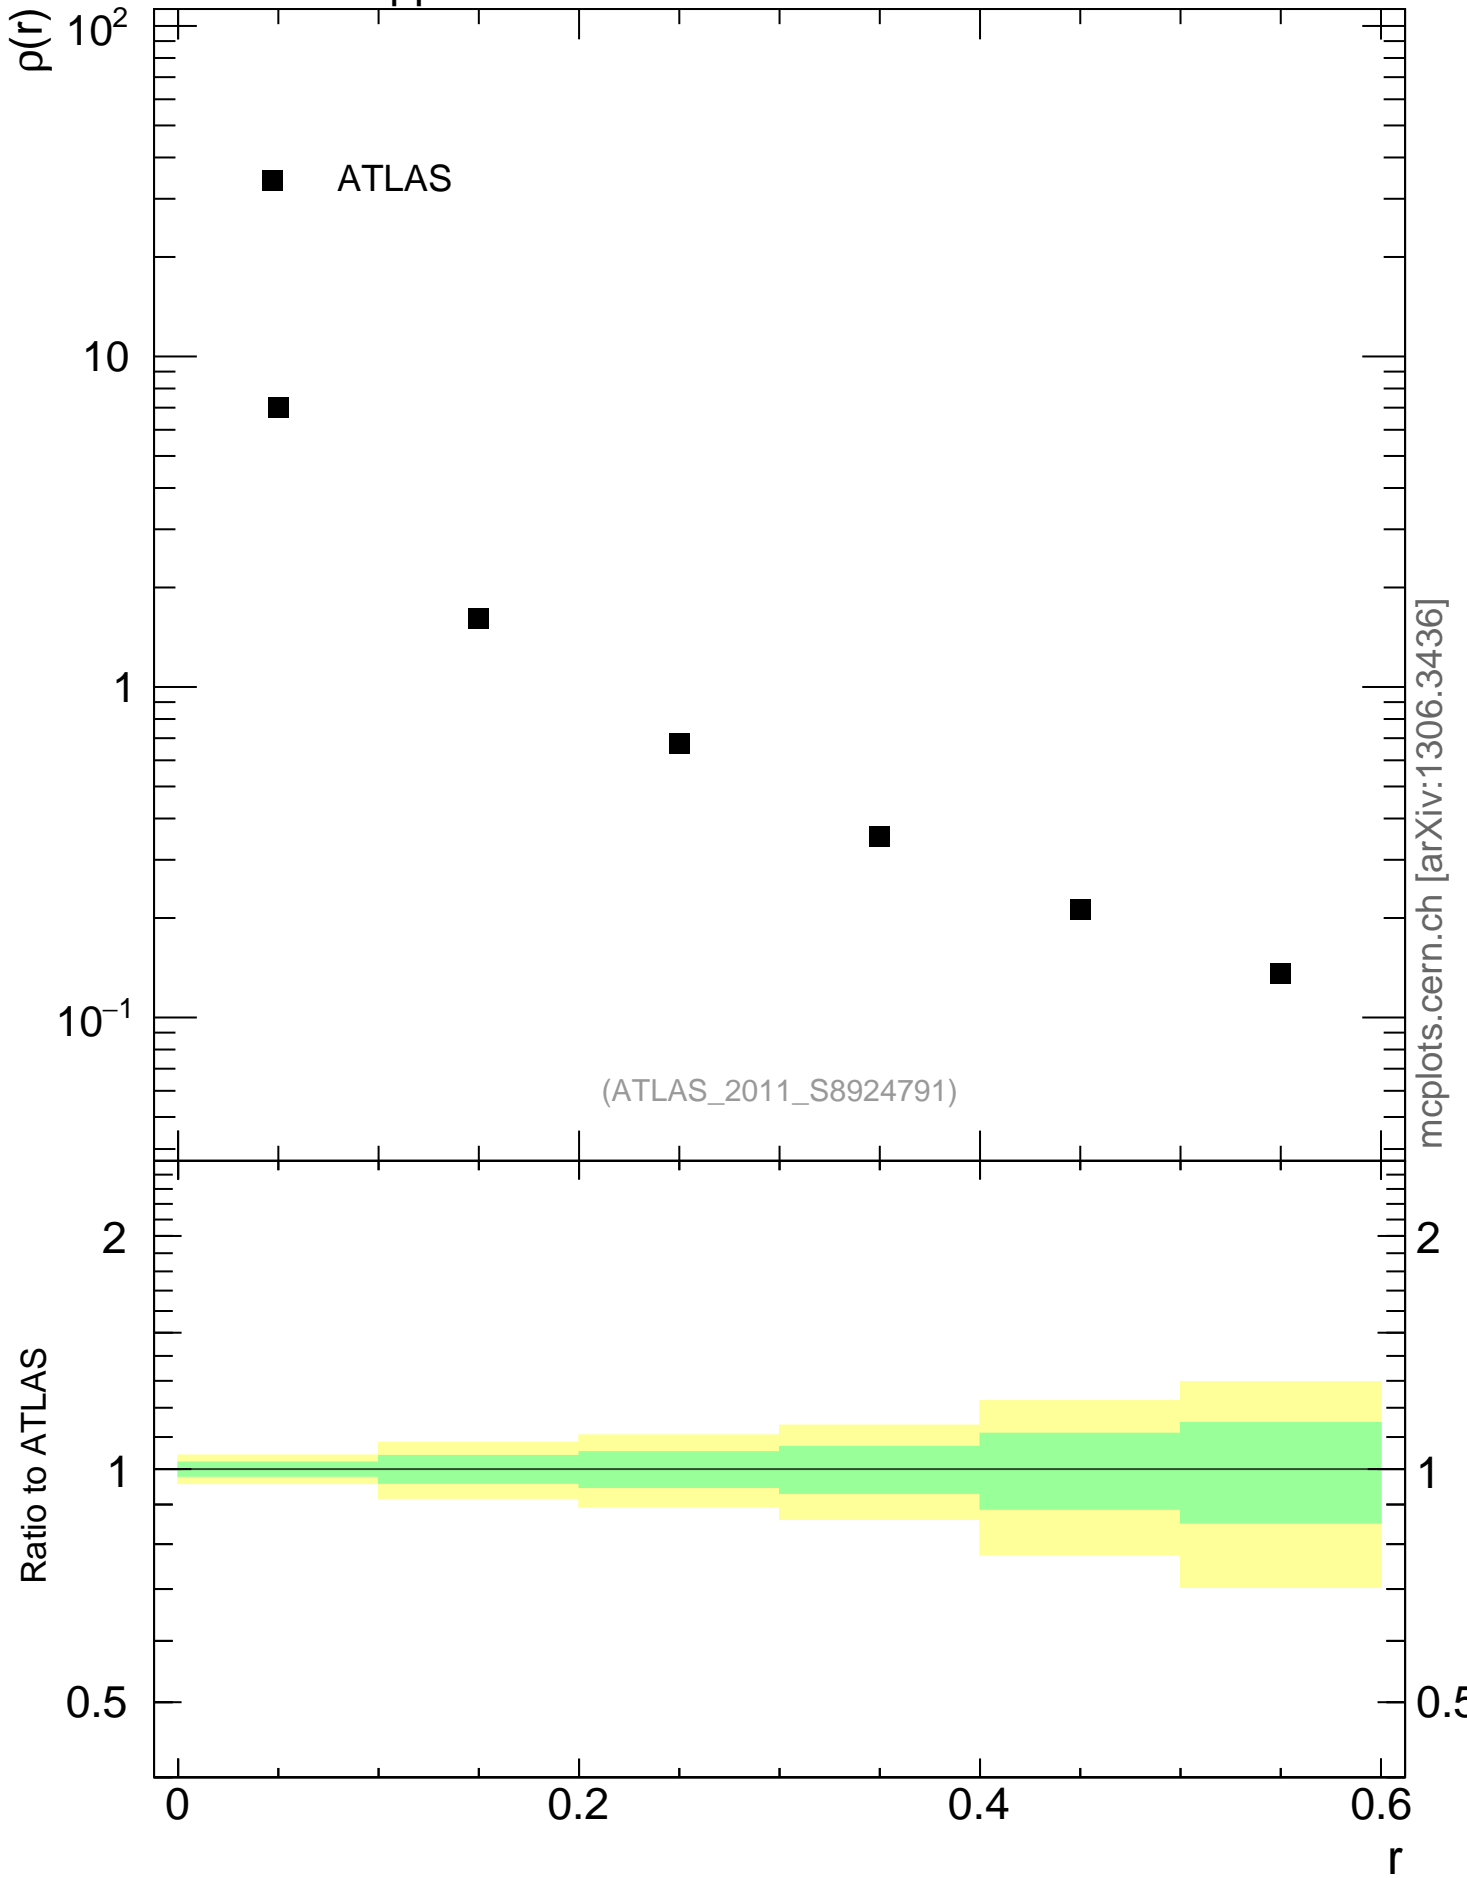

7000 GeV pp

Jets

■ ATLAS

(ATLAS_2011_S8924791)

mcplots.cern.ch [arXiv:1306.3436]

Ratio to ATLAS

Ratio to ATLAS