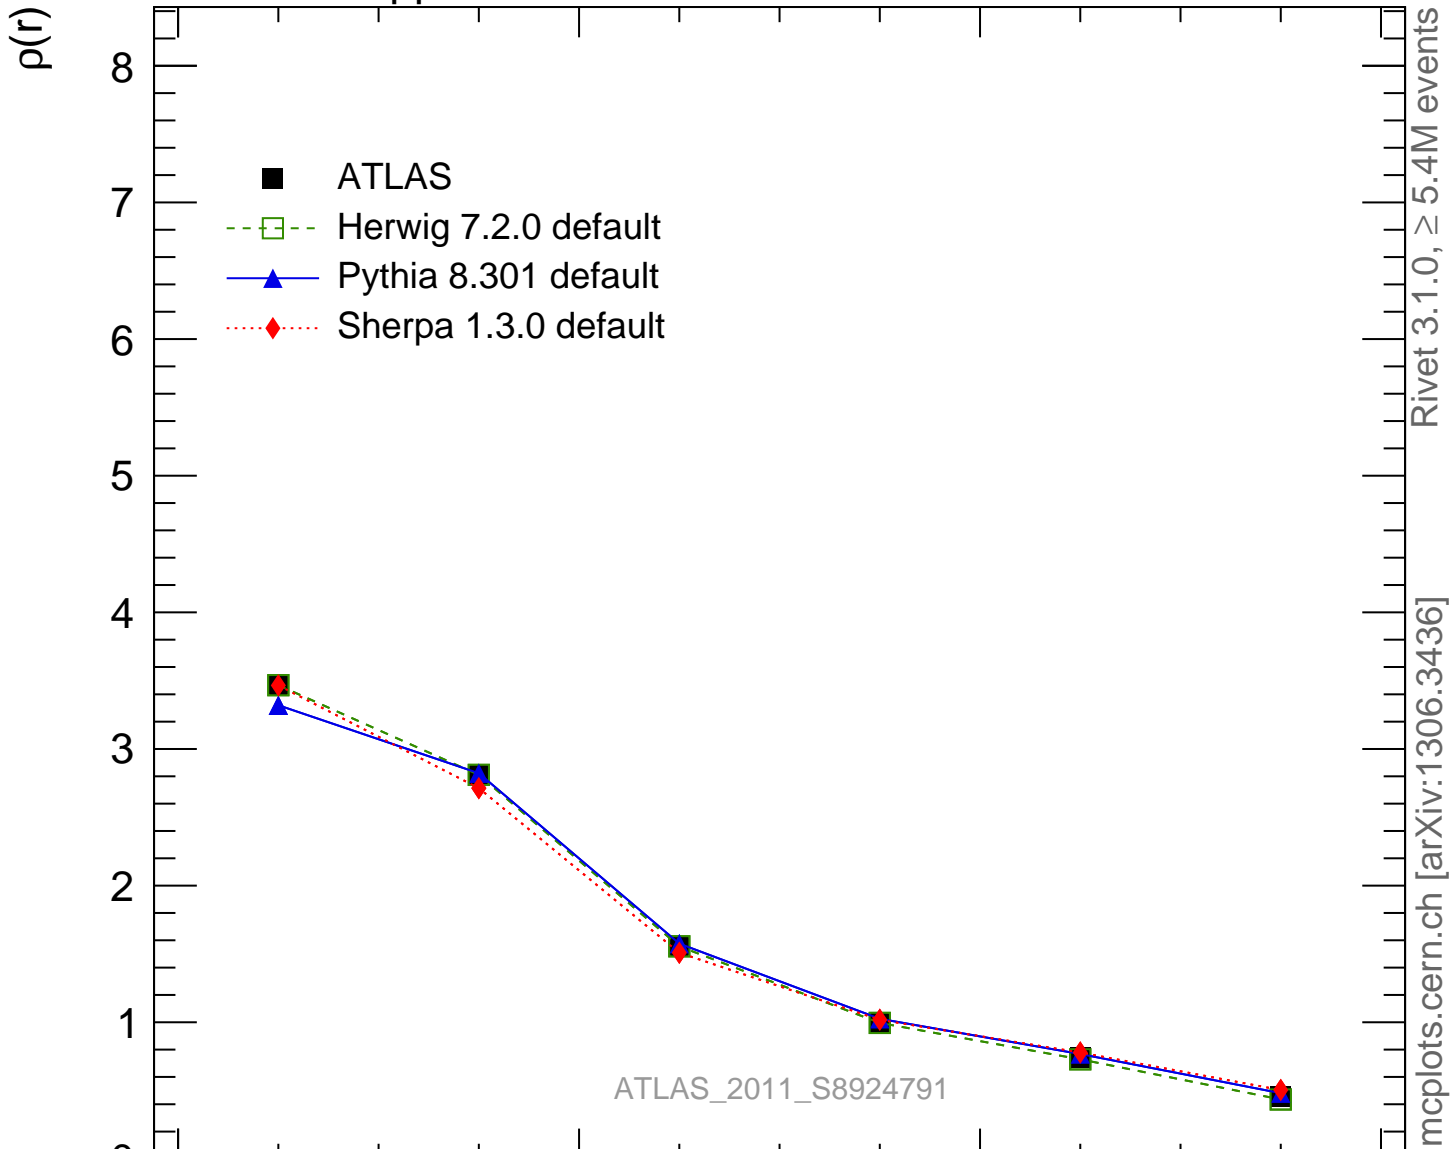

7000 GeV pp

Jets

Rivet 3.1.0, $\geq 5.4M$ events
mcplots.cern.ch [arXiv:1306.3436]