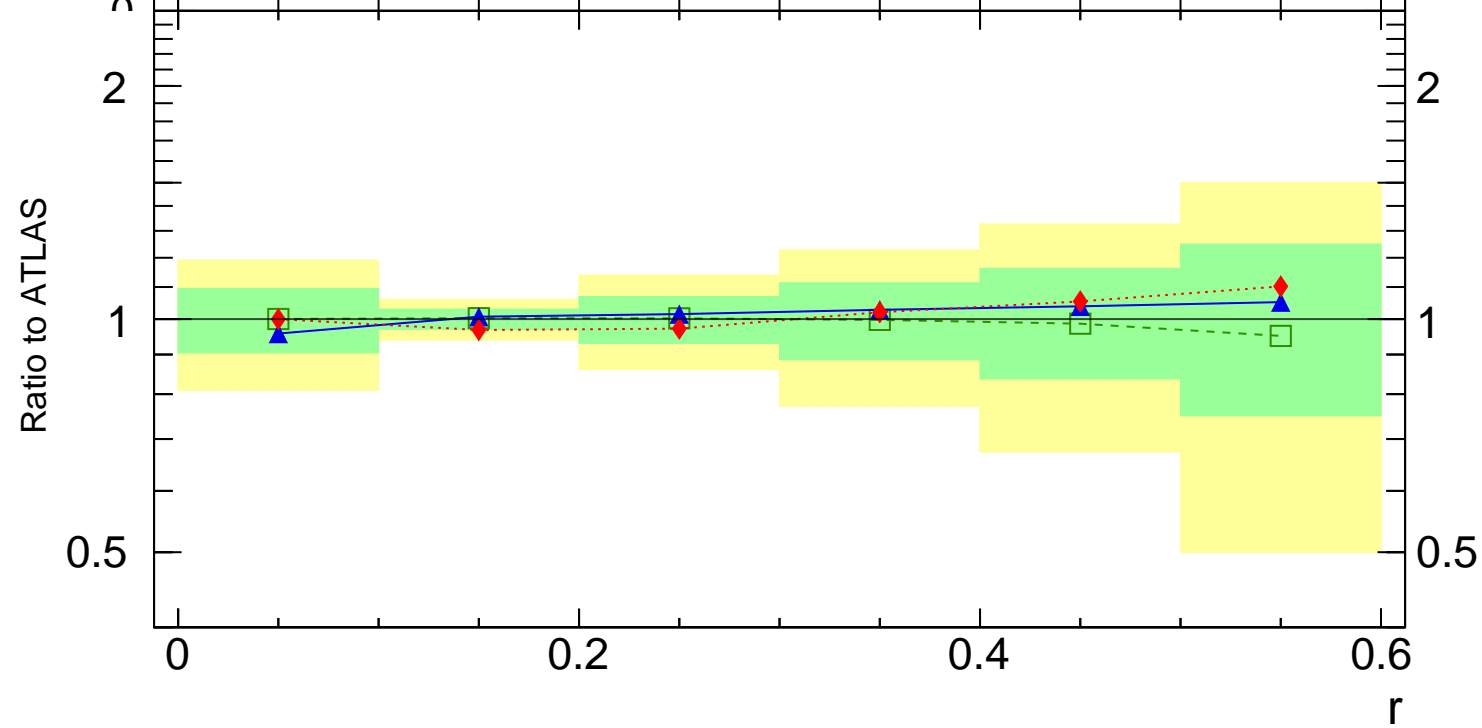

7000 GeV pp

Jets

Rivet 3.1.0, $\geq 5.4M$ events
mcplots.cern.ch [arXiv:1306.3436]