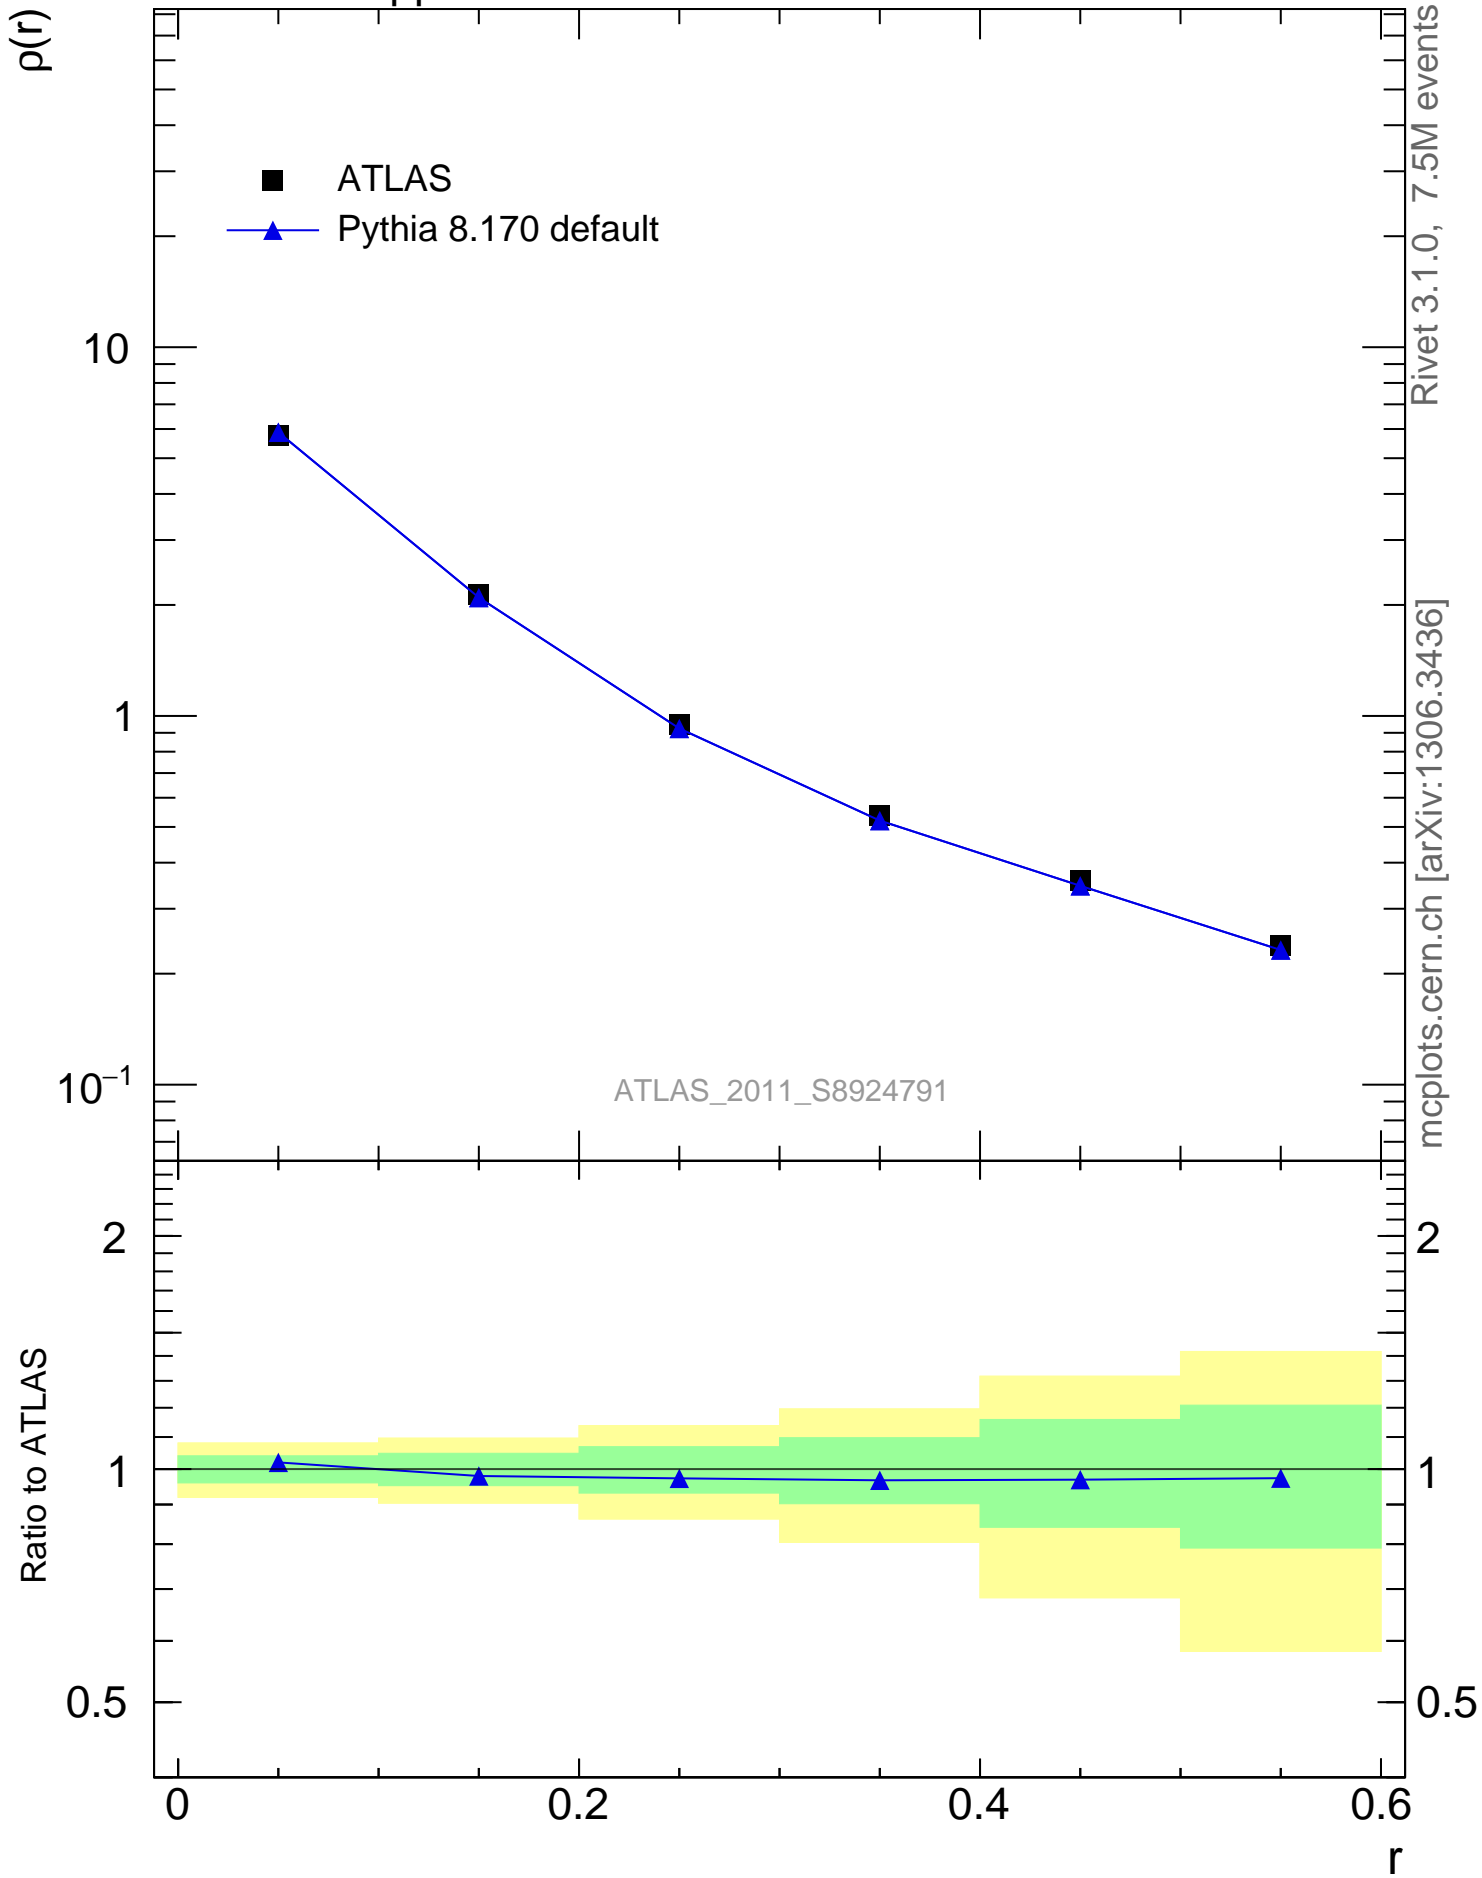

7000 GeV pp

Jets

■ ATLAS
▲ Pythia 8.170 default

ATLAS_2011_S8924791

Rivet 3.1.0, 7.5M events
mcplots.cern.ch [arXiv:1306.3436]

Ratio to ATLAS

Ratio to ATLAS