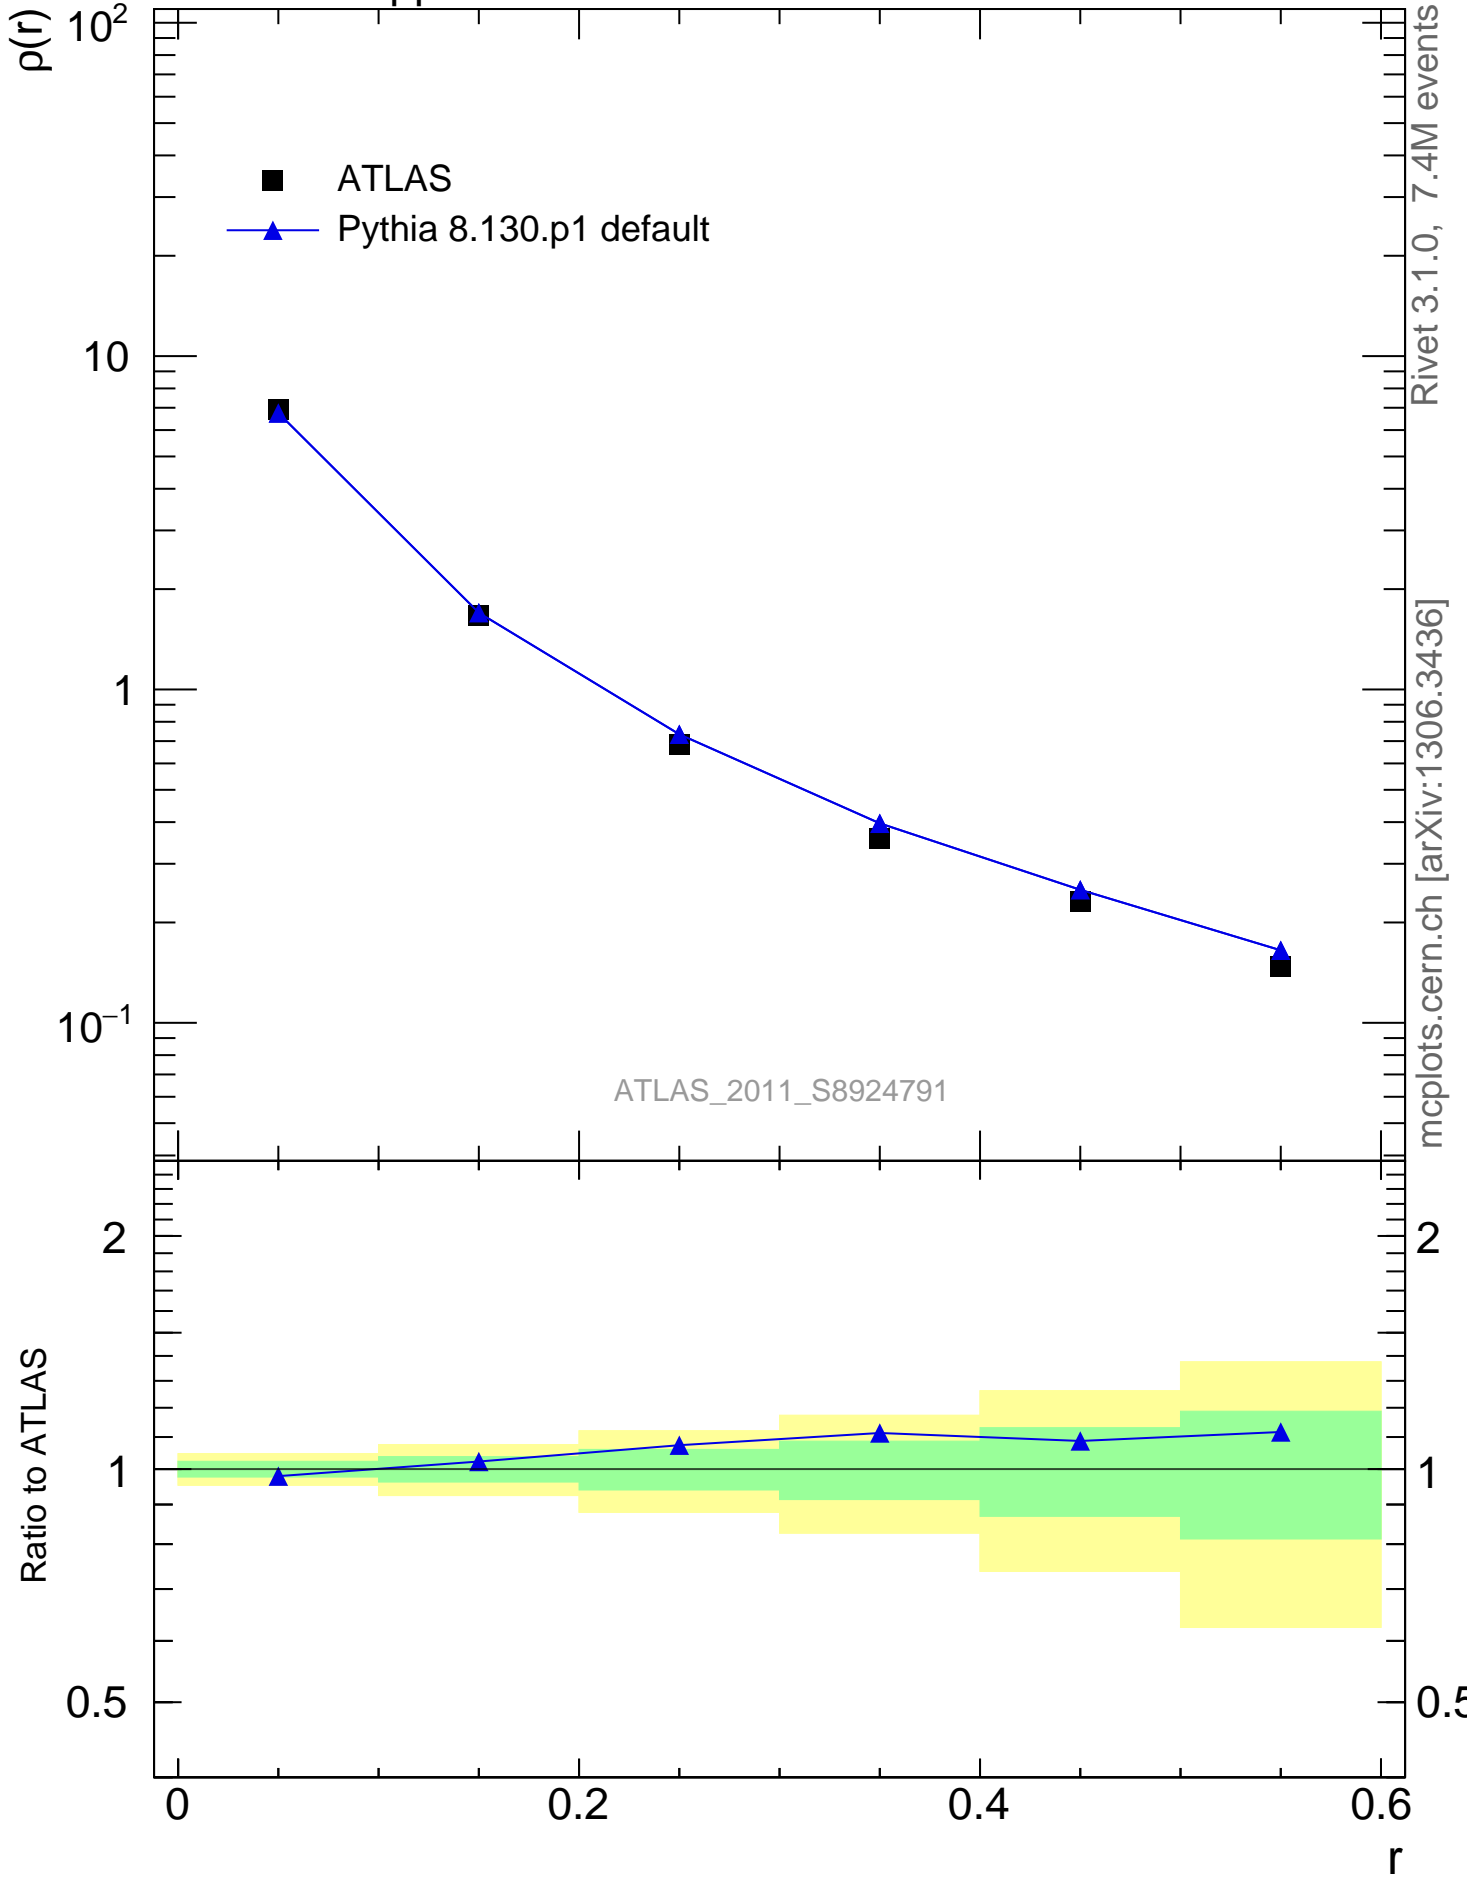

7000 GeV pp

Jets

Rivet 3.1.0, 7.4M events
mcplots.cern.ch [arXiv:1306.3436]

Ratio to ATLAS