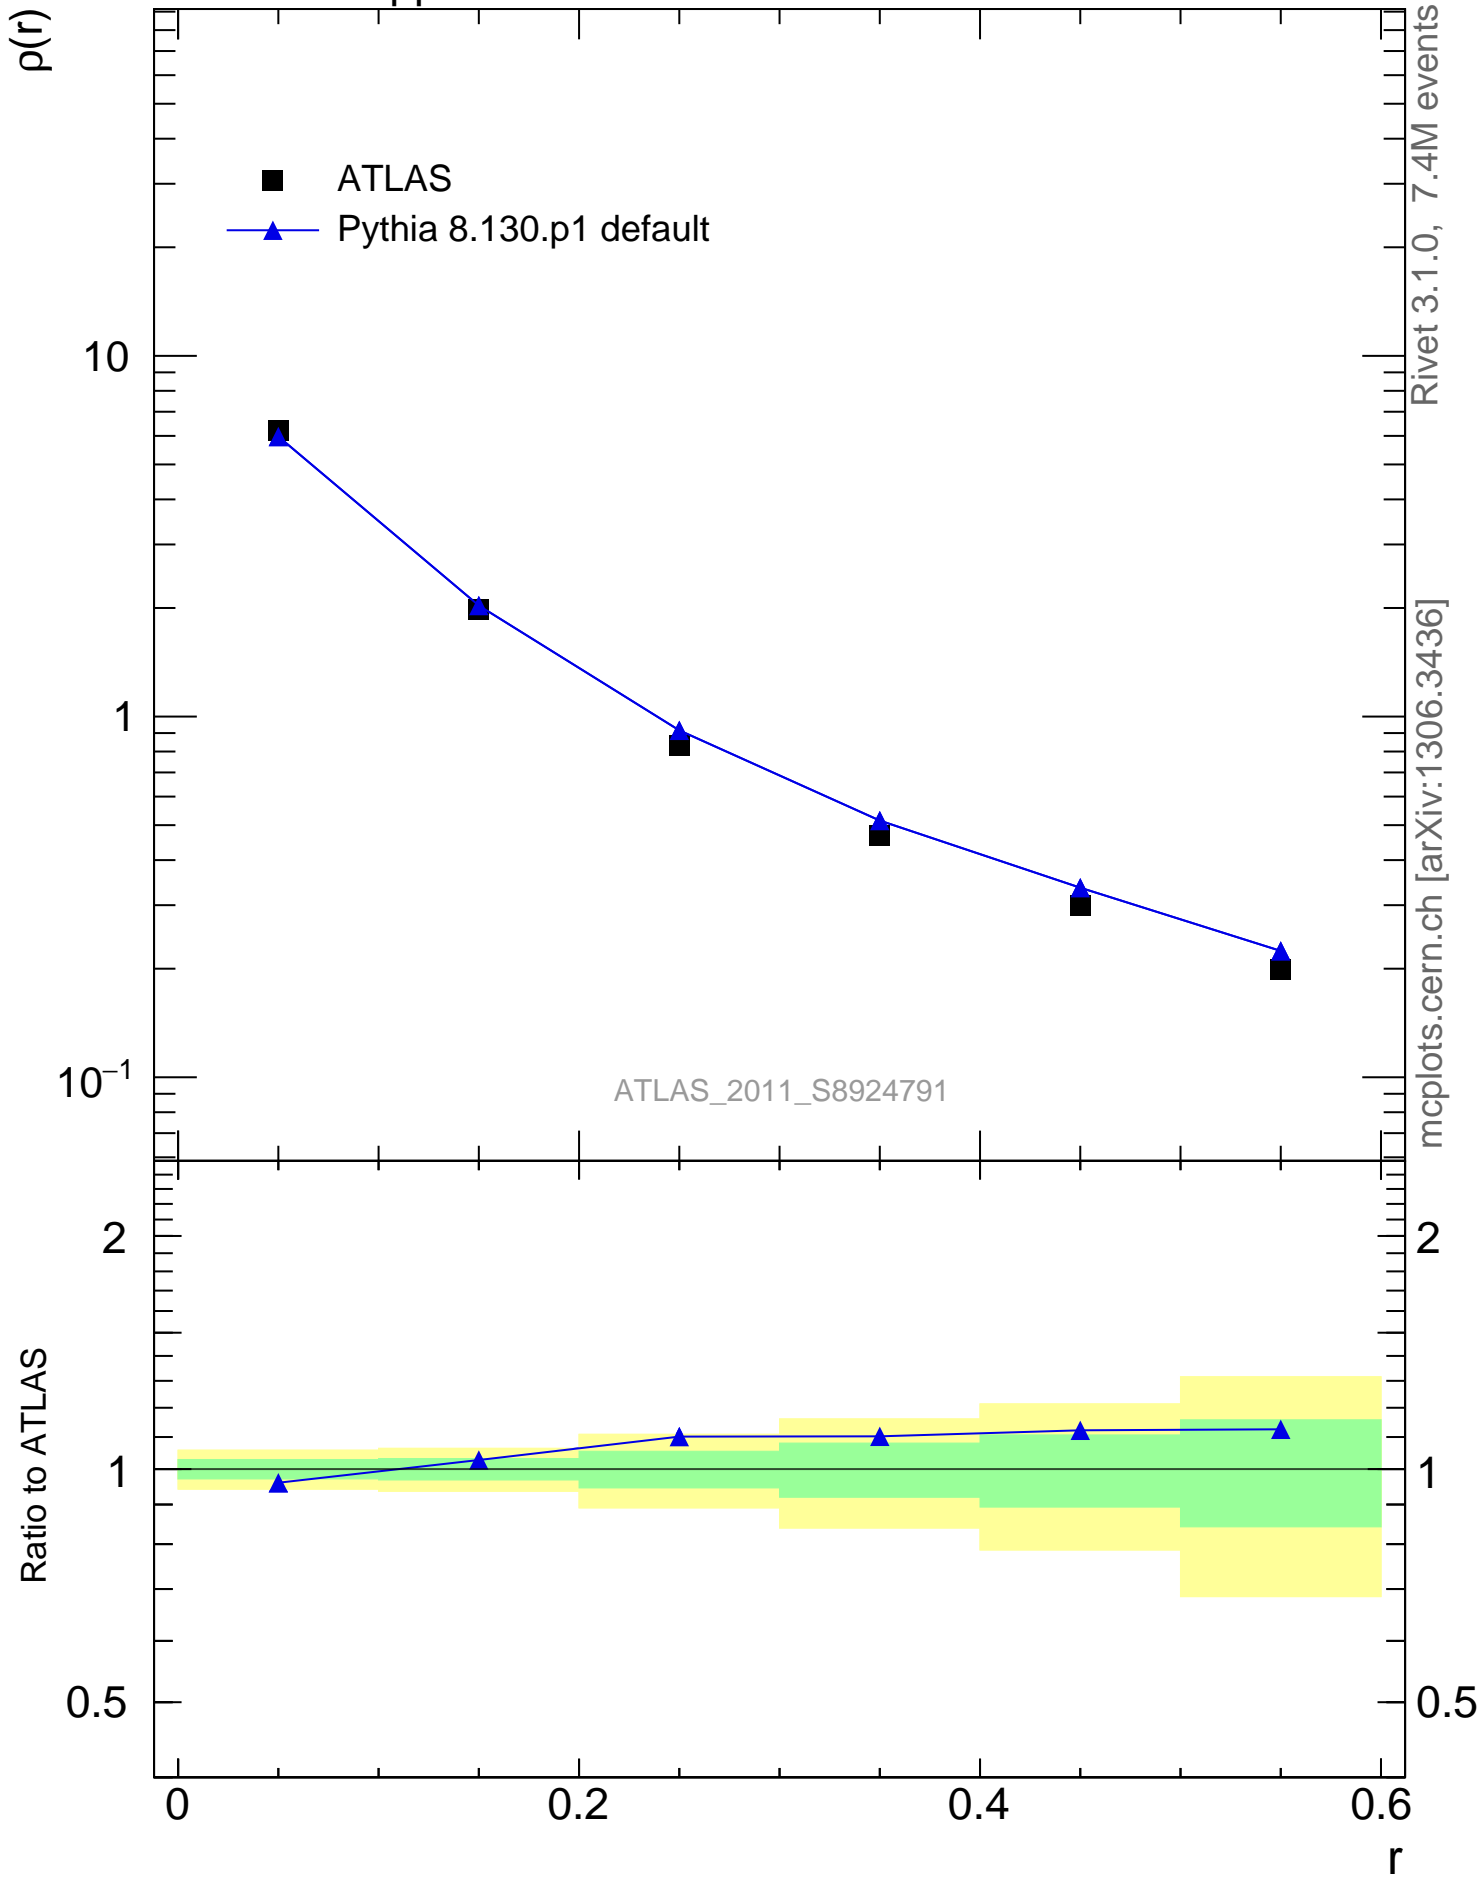

7000 GeV pp

Jets

■ ATLAS
▲ Pythia 8.130.p1 default

ATLAS_2011_S8924791

Rivet 3.1.0, 7.4M events
mcplots.cern.ch [arXiv:1306.3436]

Ratio to ATLAS

Ratio to ATLAS