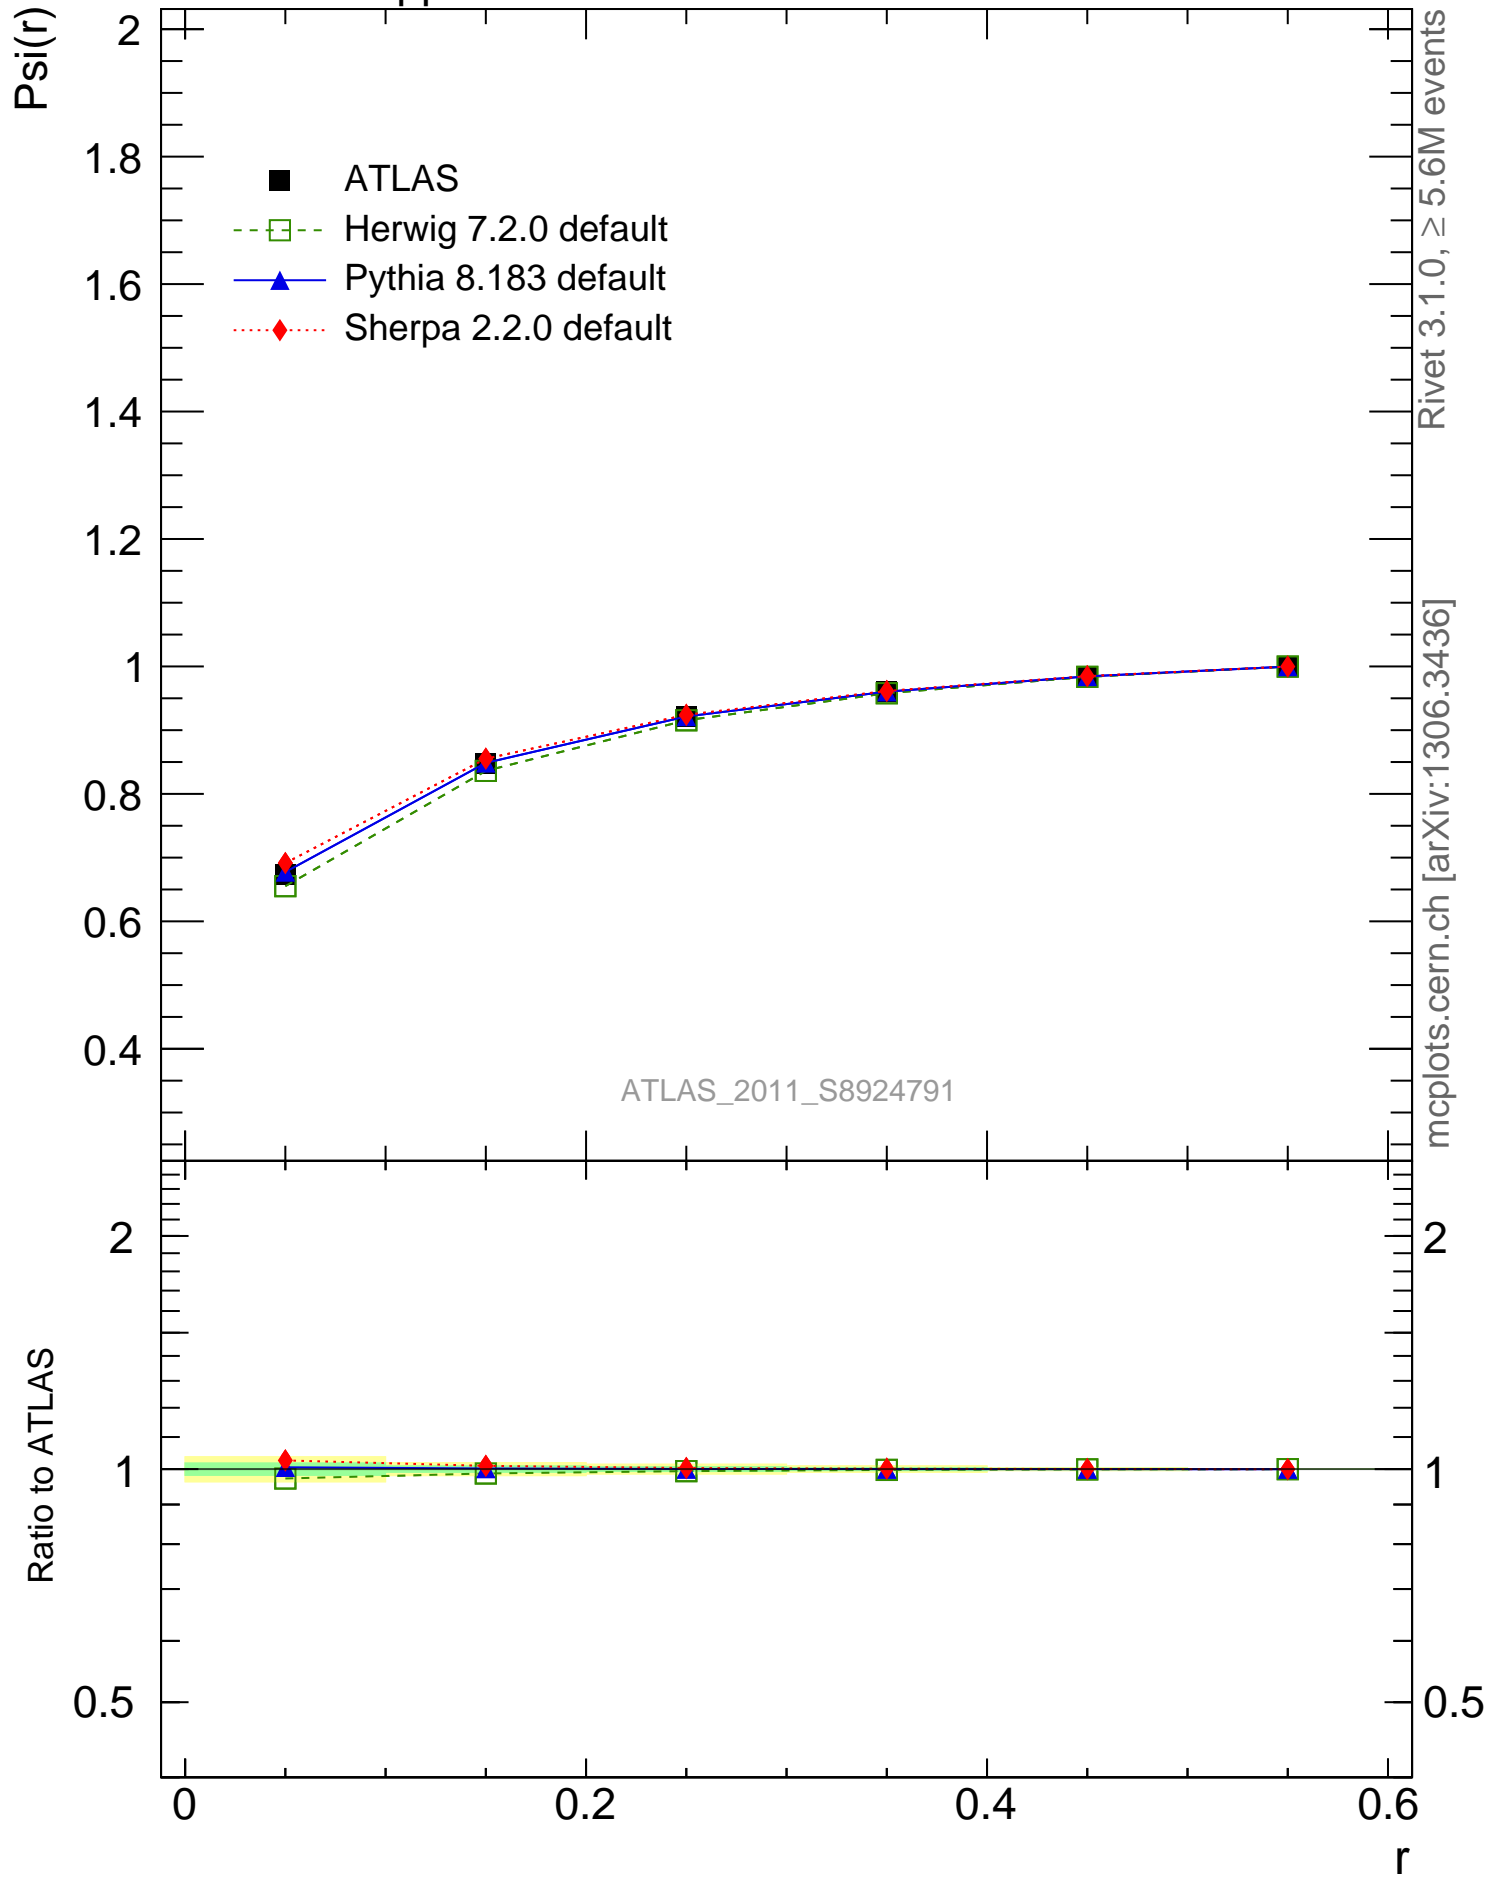

7000 GeV pp

Jets

Rivet 3.1.0, ≥ 5.6M events
mcplots.cern.ch [arXiv:1306.3436]

Ratio to ATLAS