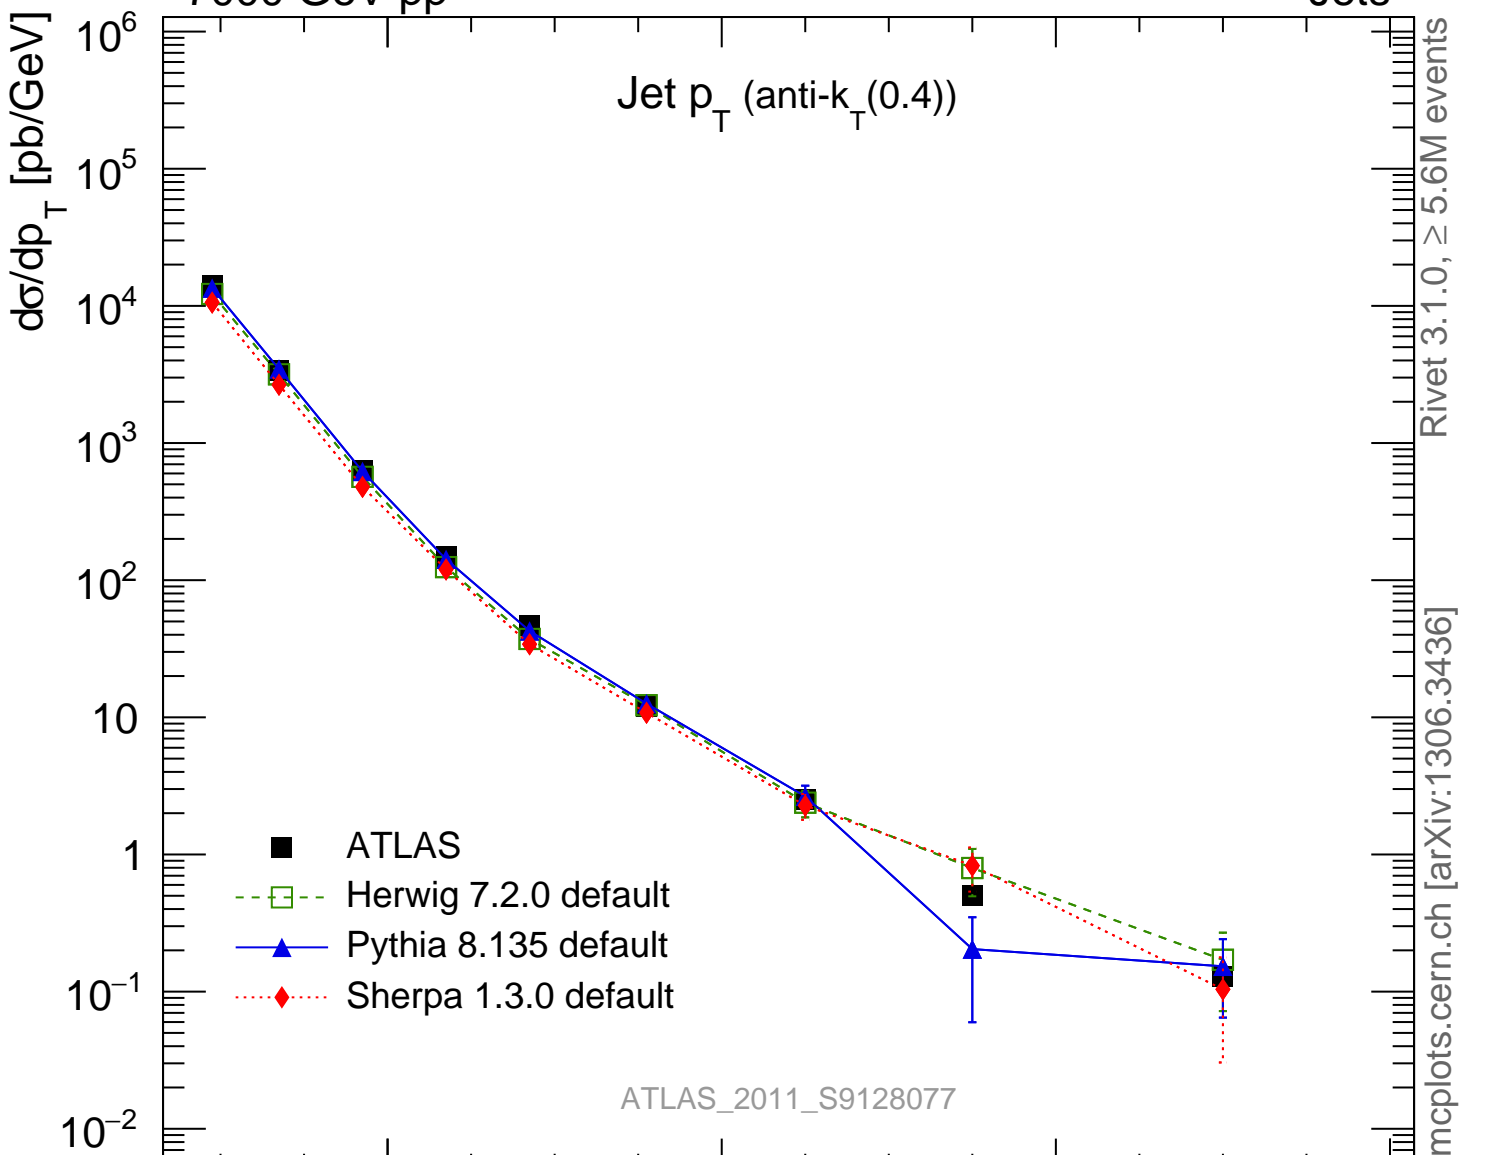

7000 GeV pp

Jets

Jet p_T (anti- $k_T(0.4)$)Rivet 3.1.0, ≥ 5.6 M events

mcplots.cern.ch [arXiv:1306.3436]

Ratio to ATLAS