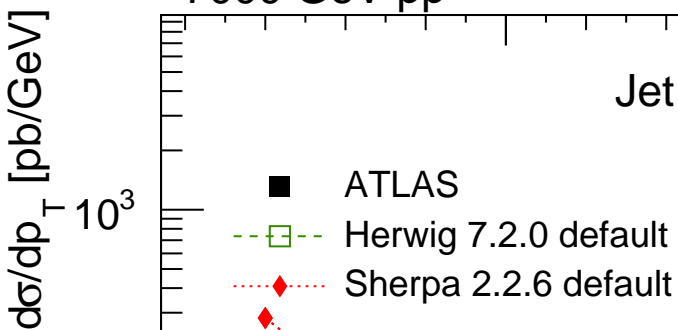

7000 GeV pp

Jets

Jet p_T (anti- $k_T(0.4)$)Rivet 3.1.0, ≥ 5.6 M events

mcplots.cern.ch [arXiv:1306.3436]

ATLAS_2011_S9128077

Ratio to ATLAS