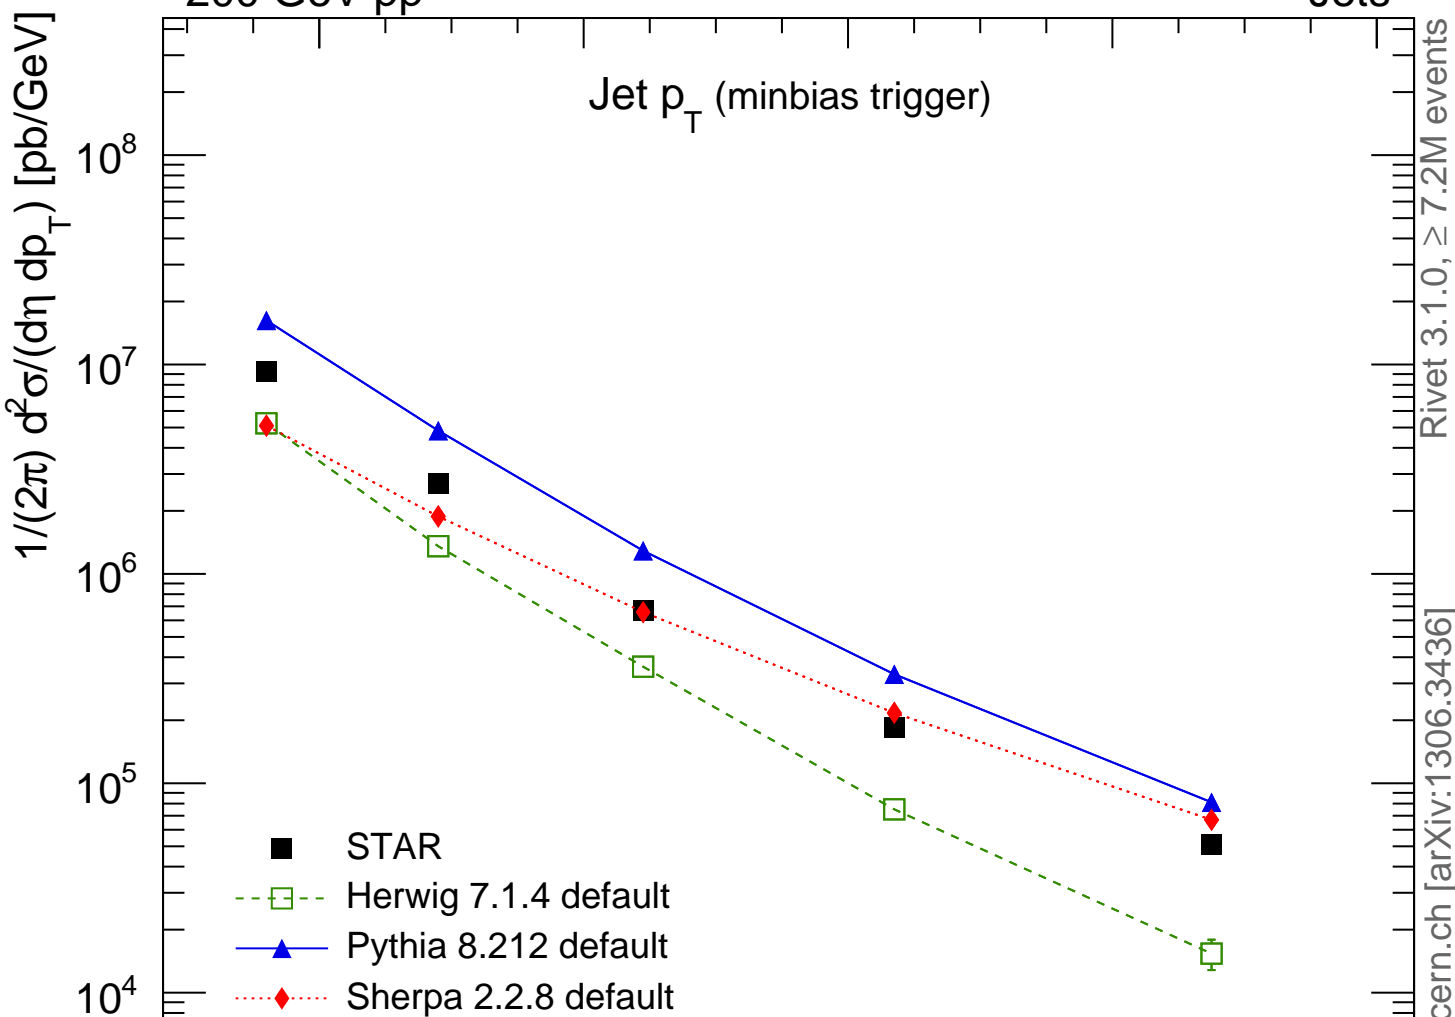

Jet p_T (minbias trigger)

STAR_2006_S6870392