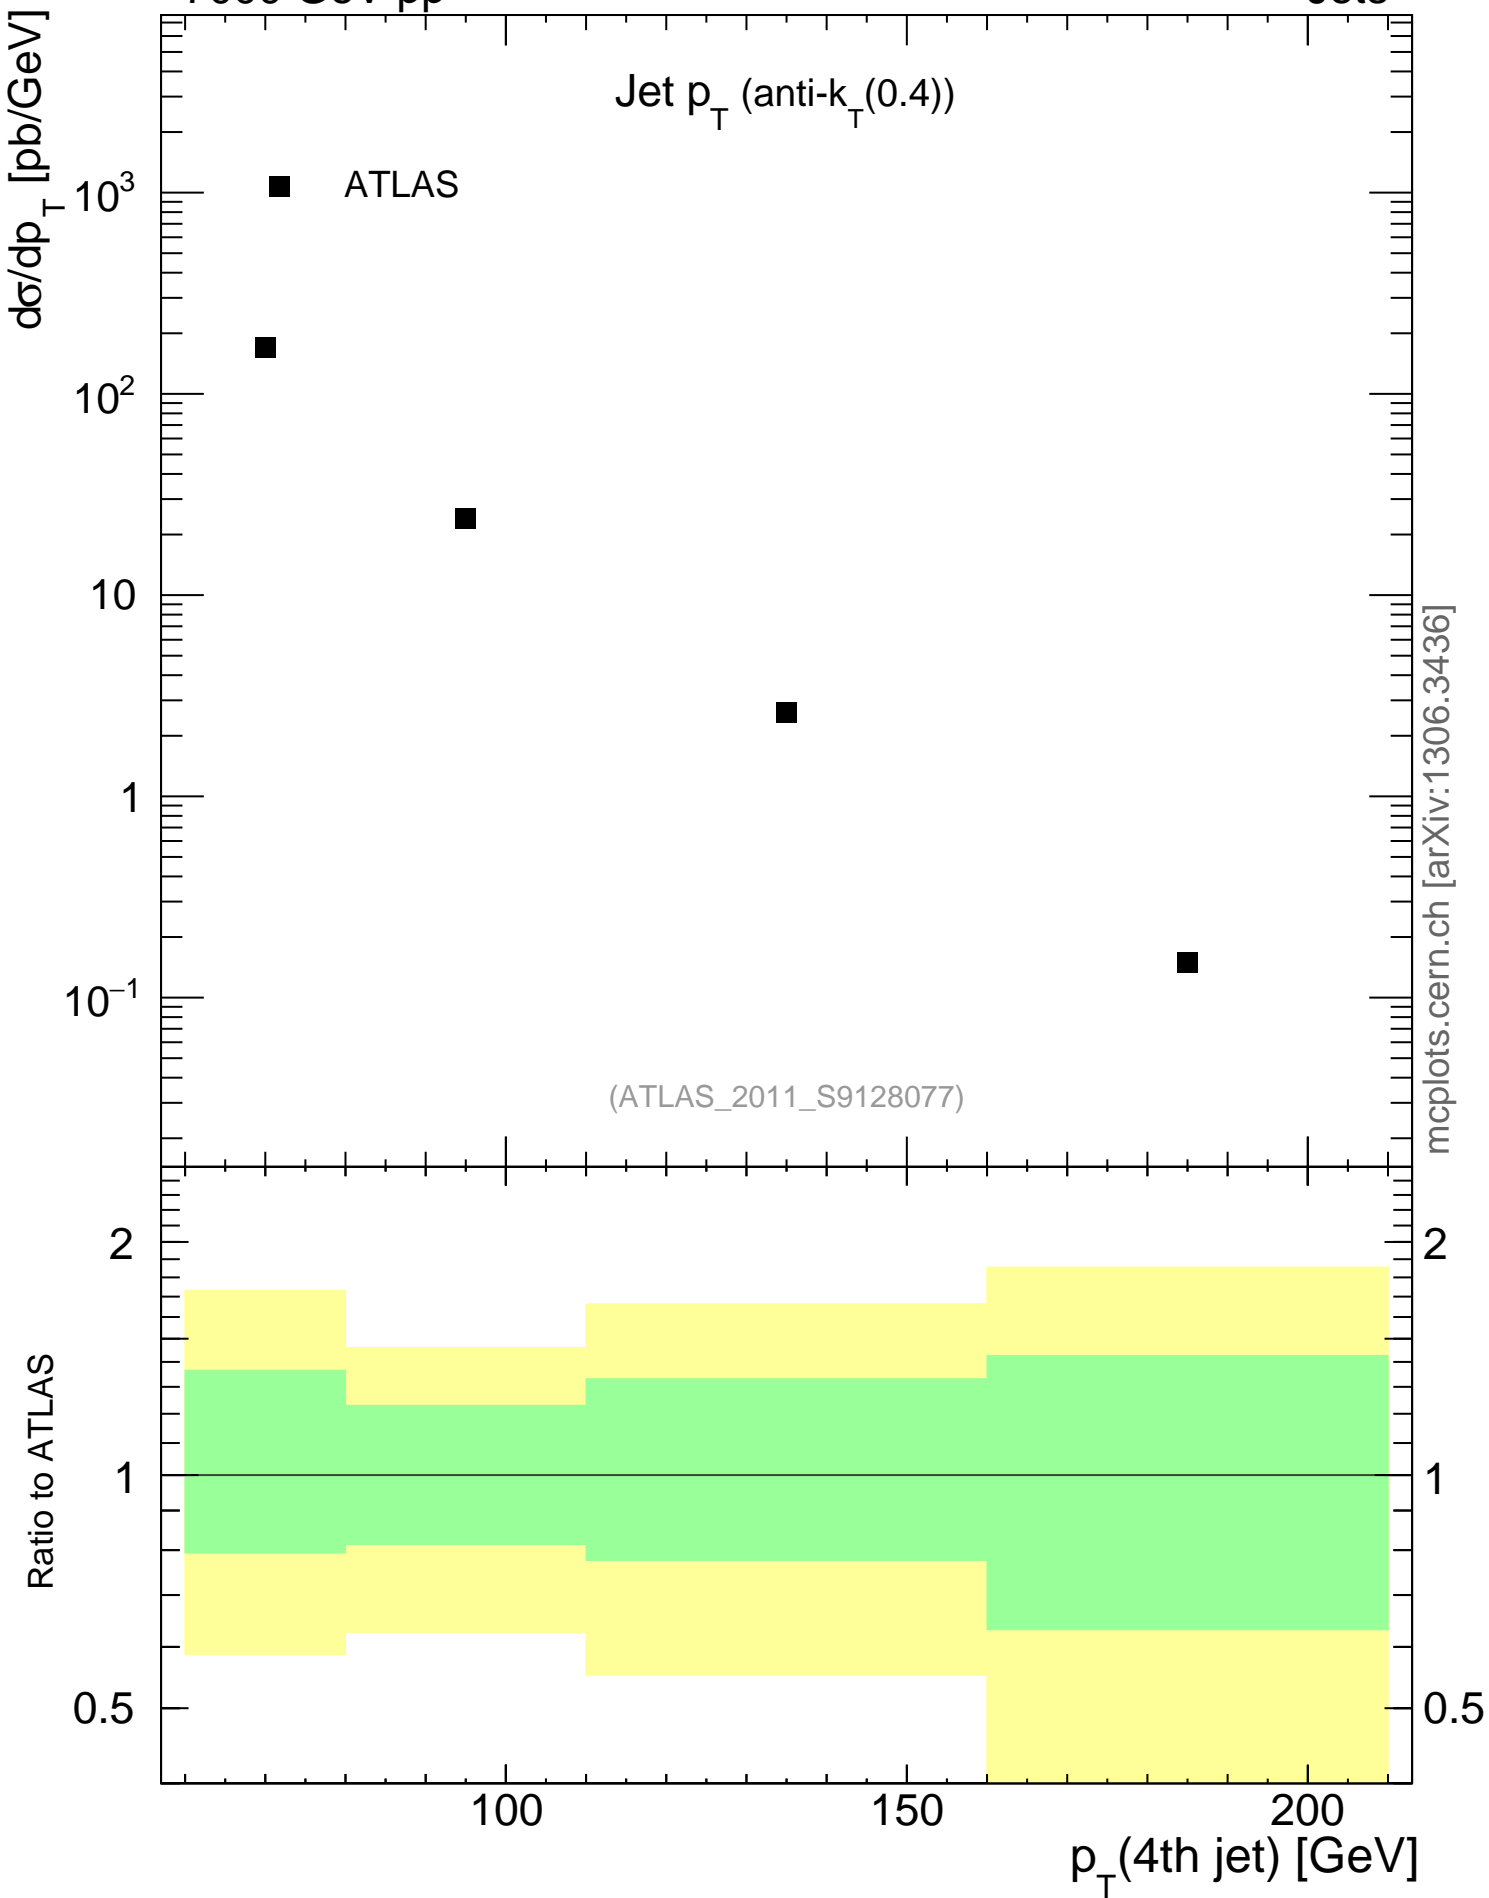

7000 GeV pp

Jets

Jet  $p_T$  (anti- $k_T(0.4)$ )

(ATLAS\_2011\_S9128077)

mcplots.cern.ch [arXiv:1306.3436]