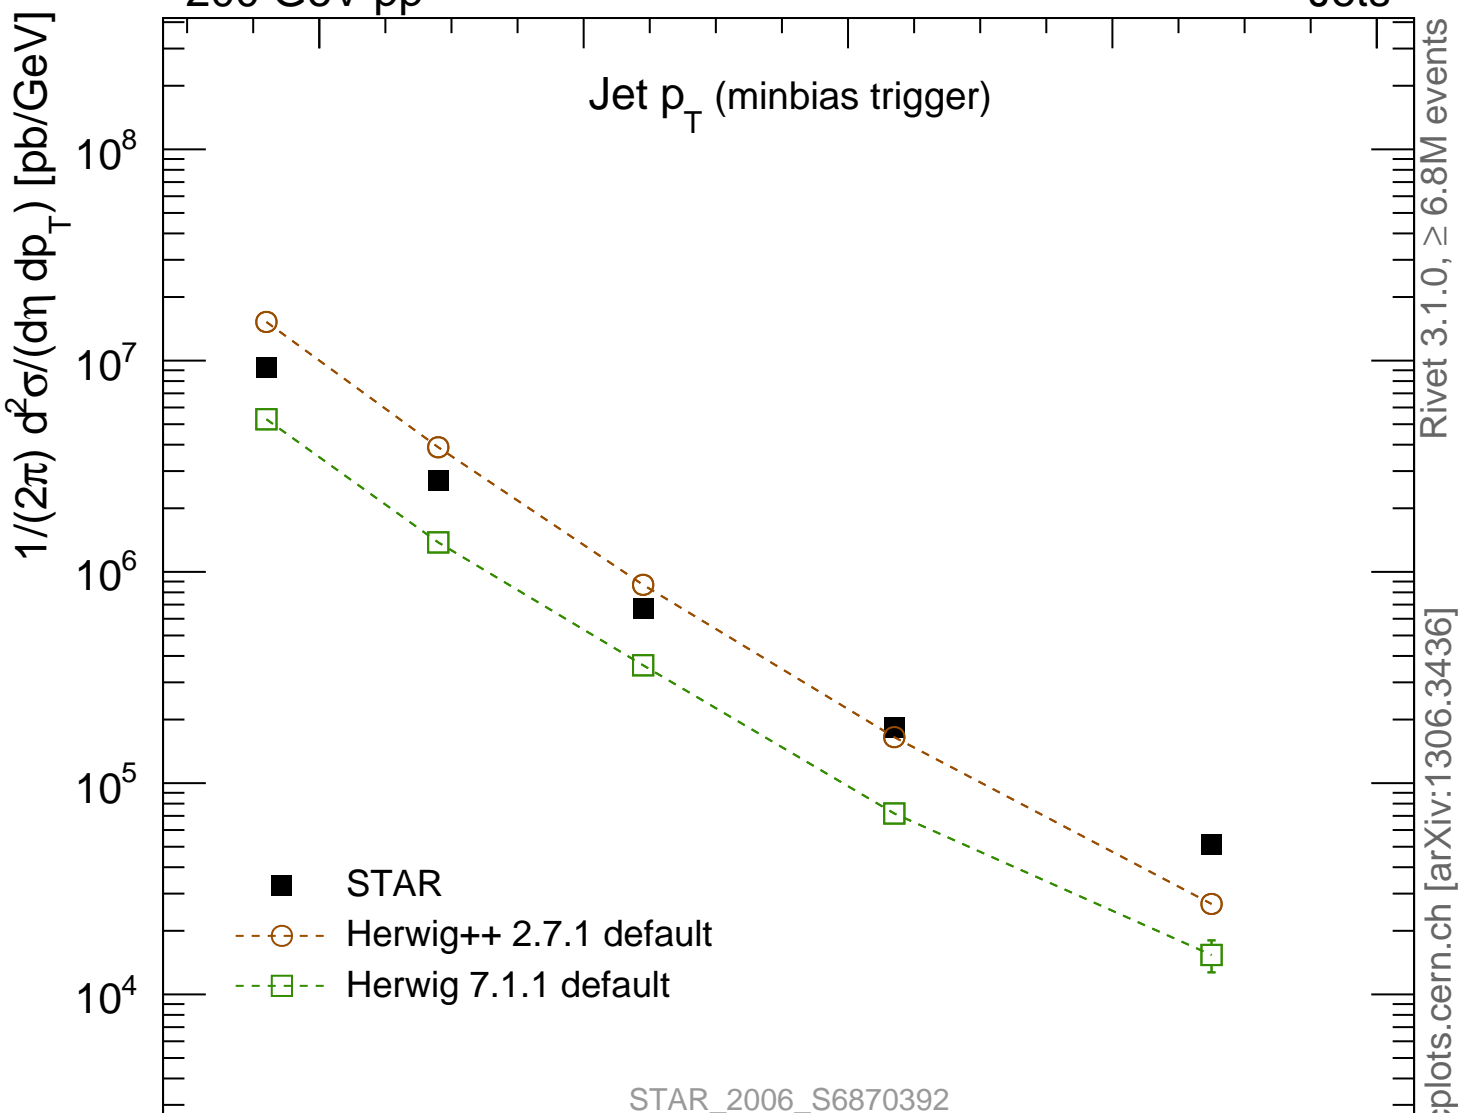

Jet p_T (minbias trigger)Rivet 3.1.0, ≥ 6.8 M events

mcplots.cern.ch [arXiv:1306.3436]