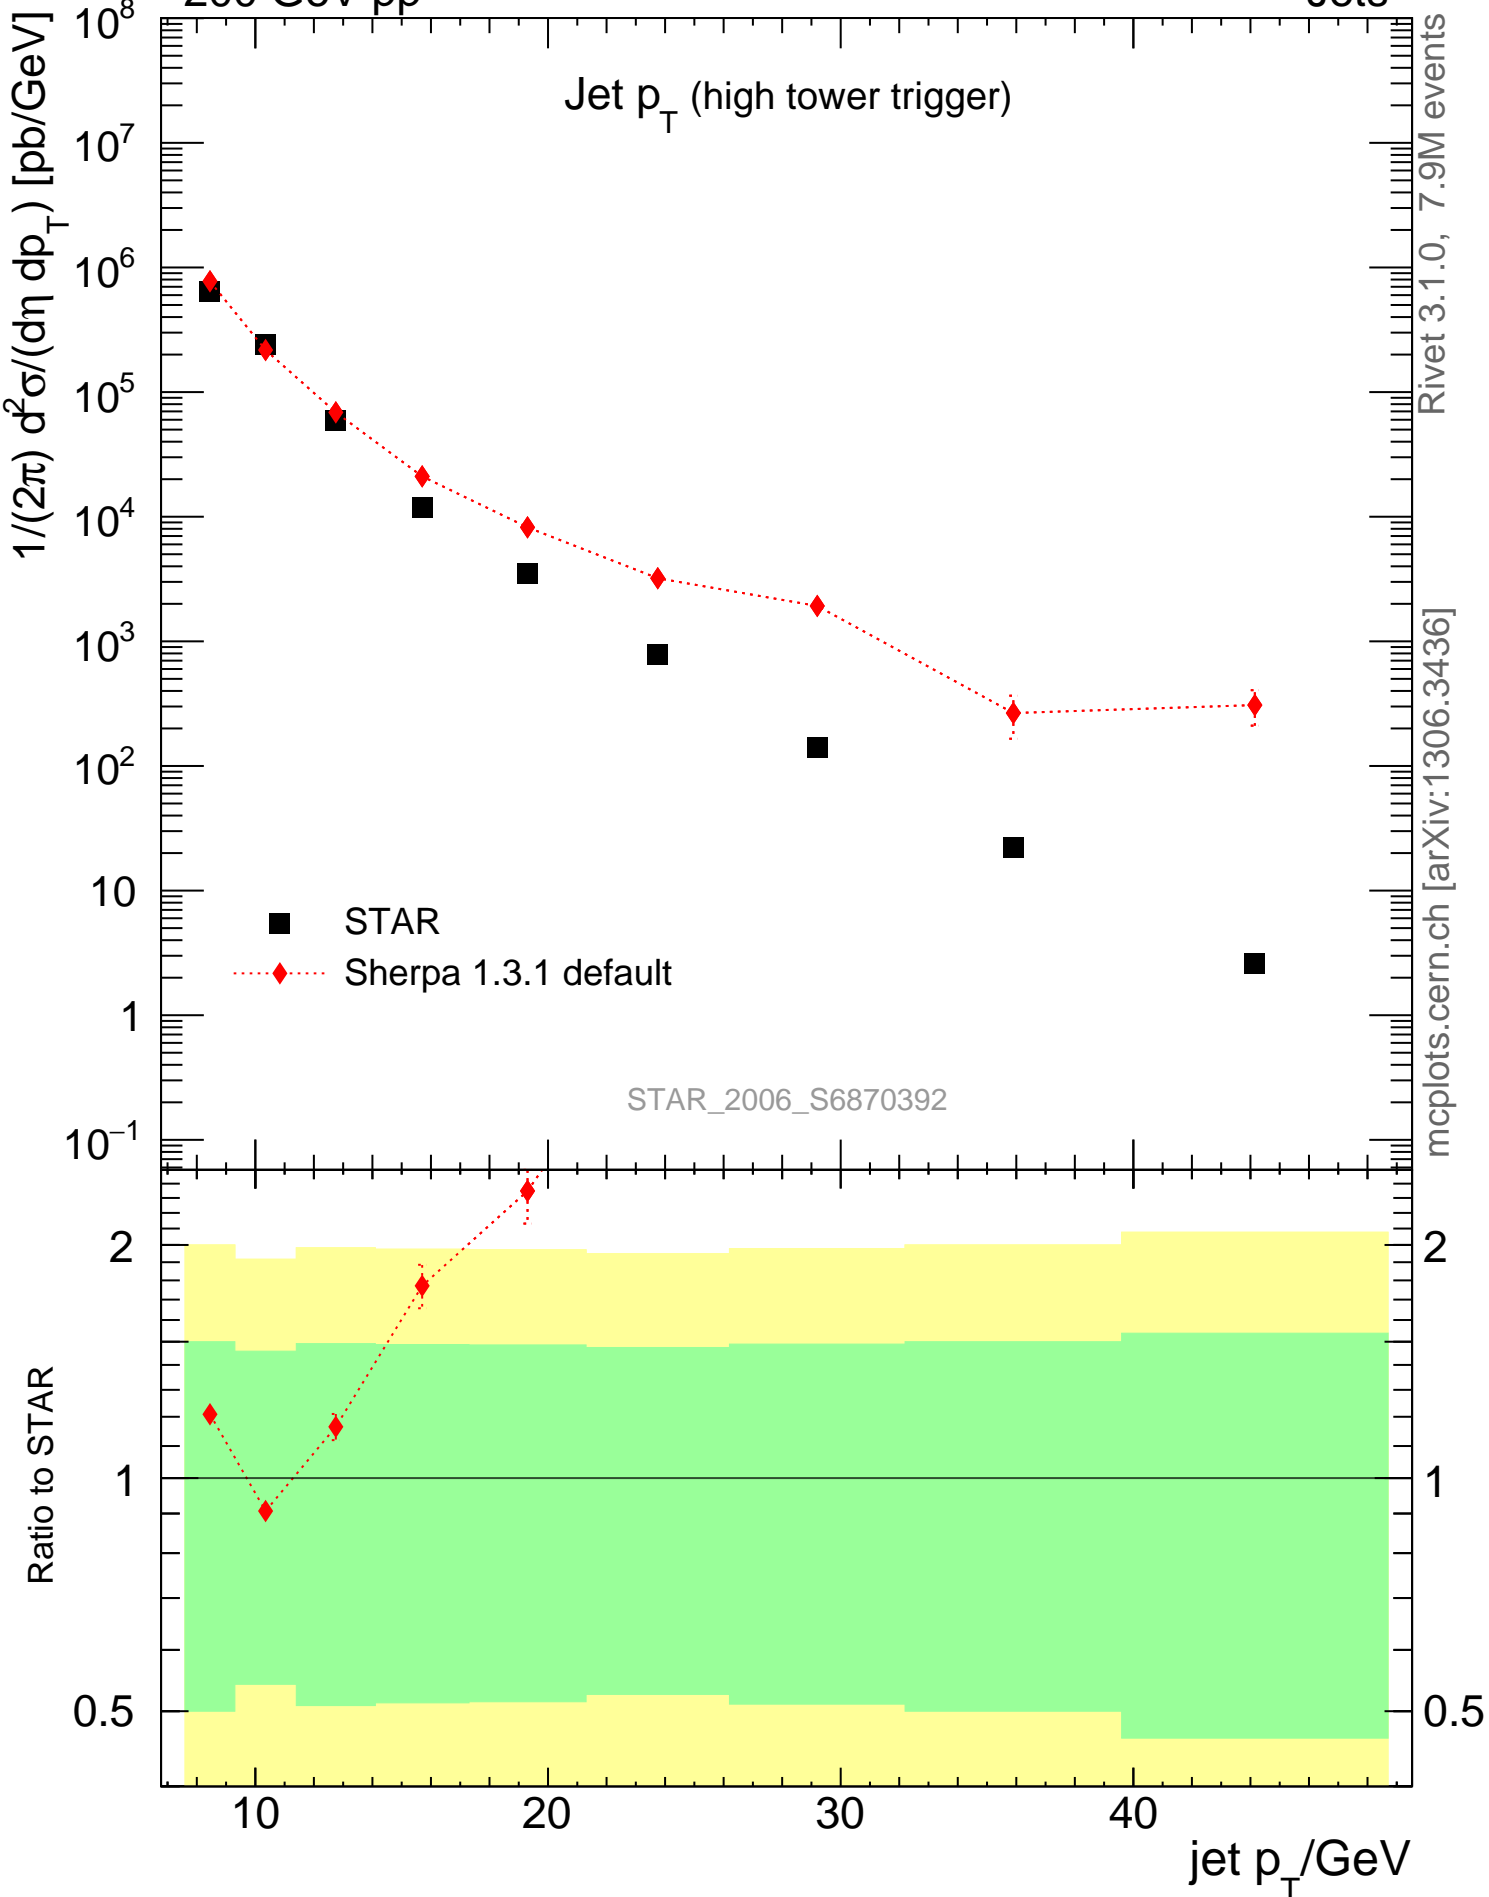

200 GeV pp

Jets

Jet p_T (high tower trigger)

Rivet 3.1.0, 7.9M events
mcplots.cern.ch [arXiv:1306.3436]

STAR_2006_S6870392