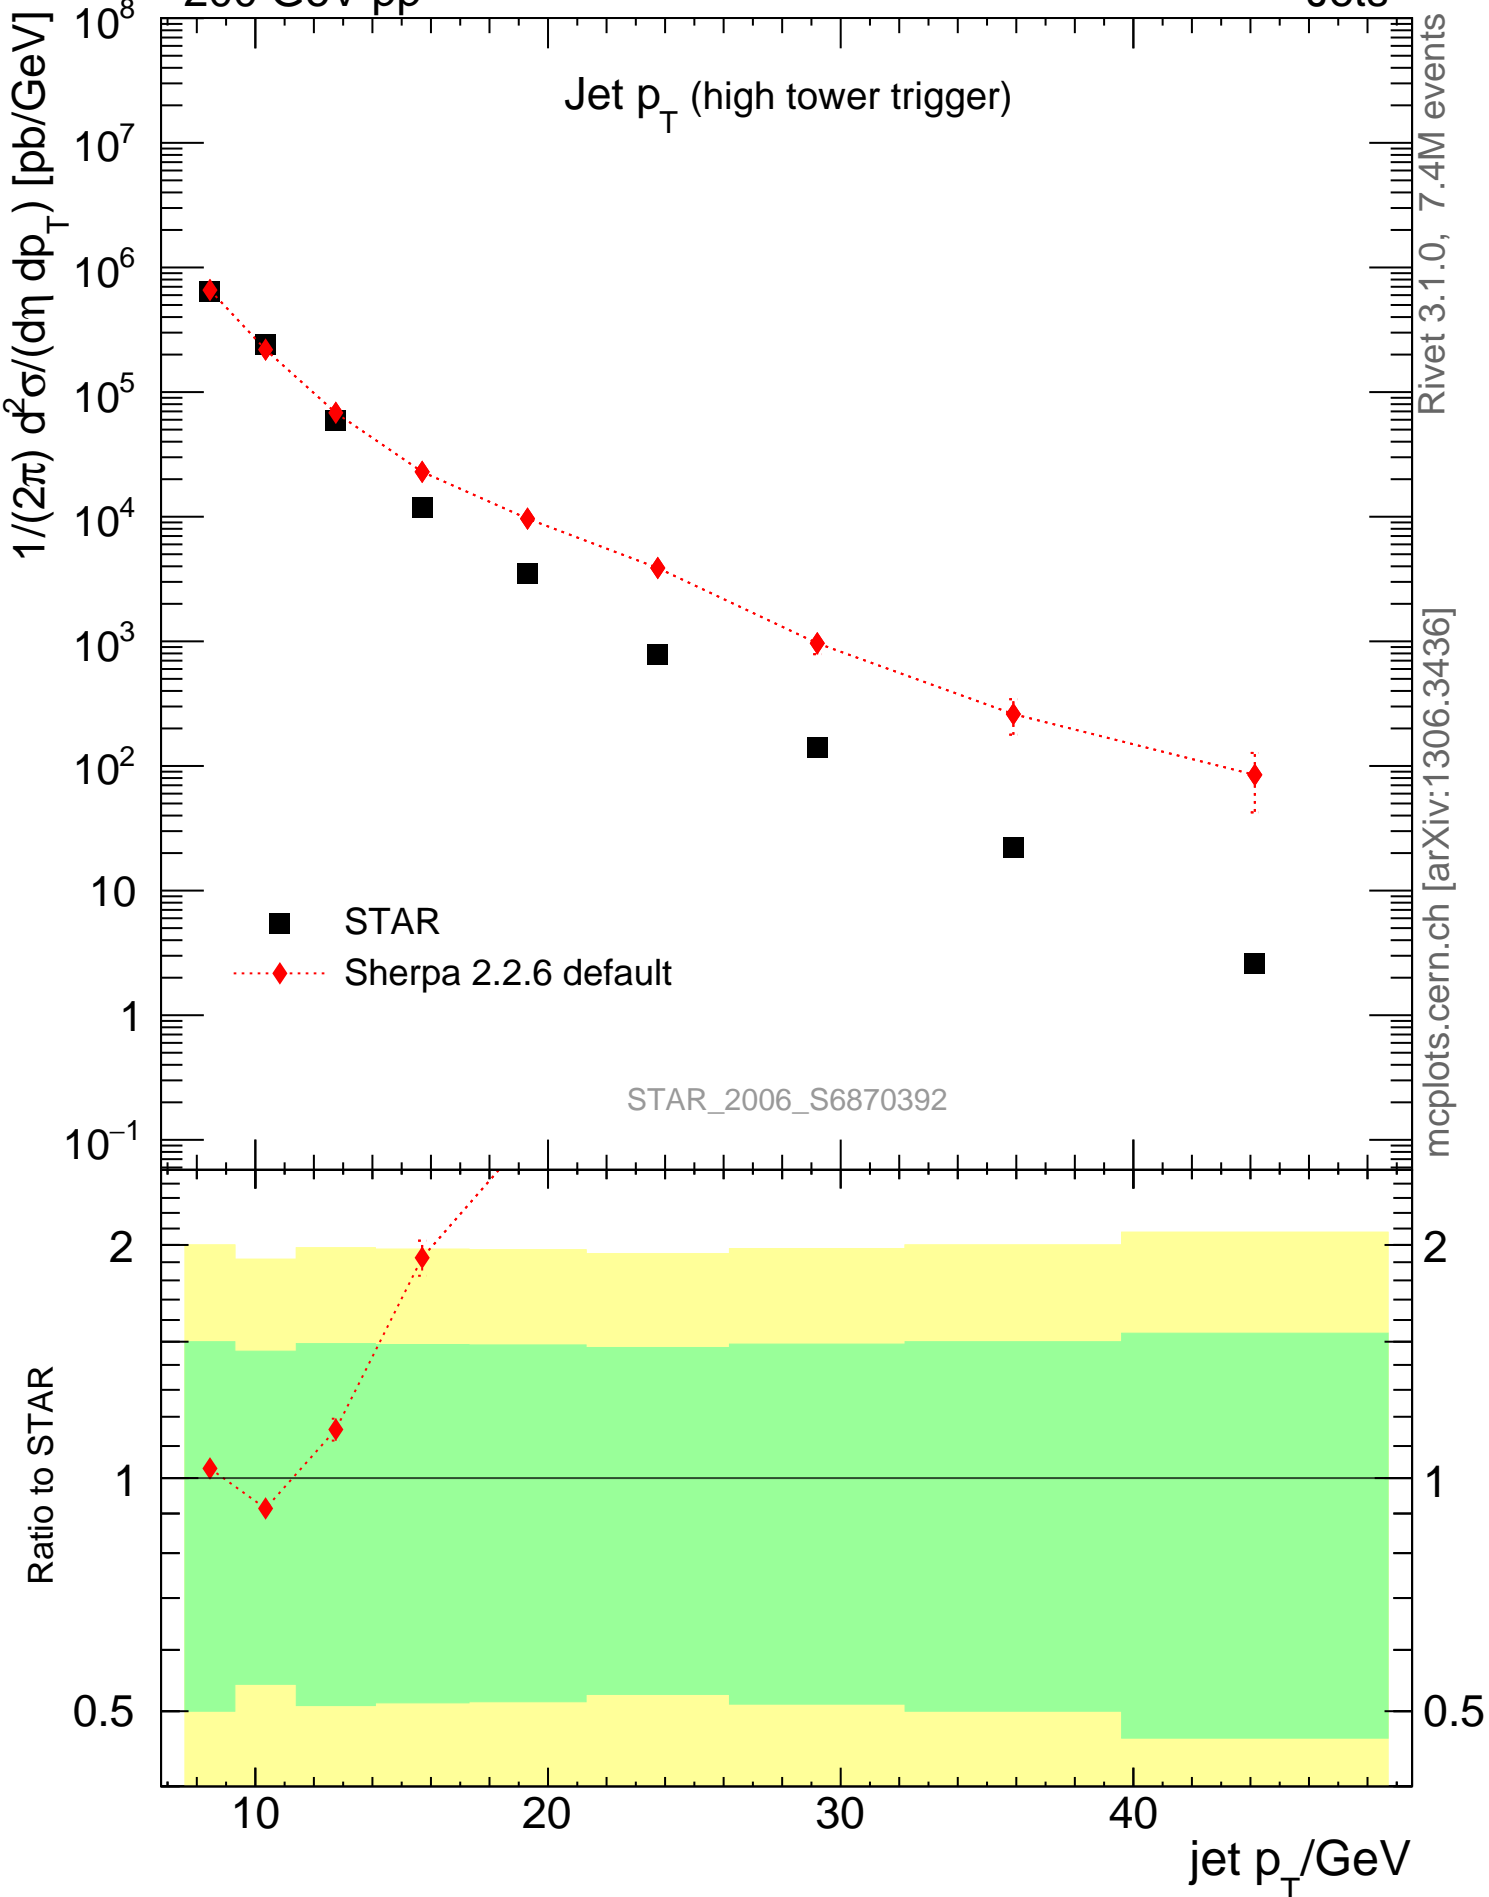

200 GeV pp

Jets

Jet  $p_T$  (high tower trigger)

Rivet 3.1.0, 7.4M events  
mcplots.cern.ch [arXiv:1306.3436]

STAR\_2006\_S6870392