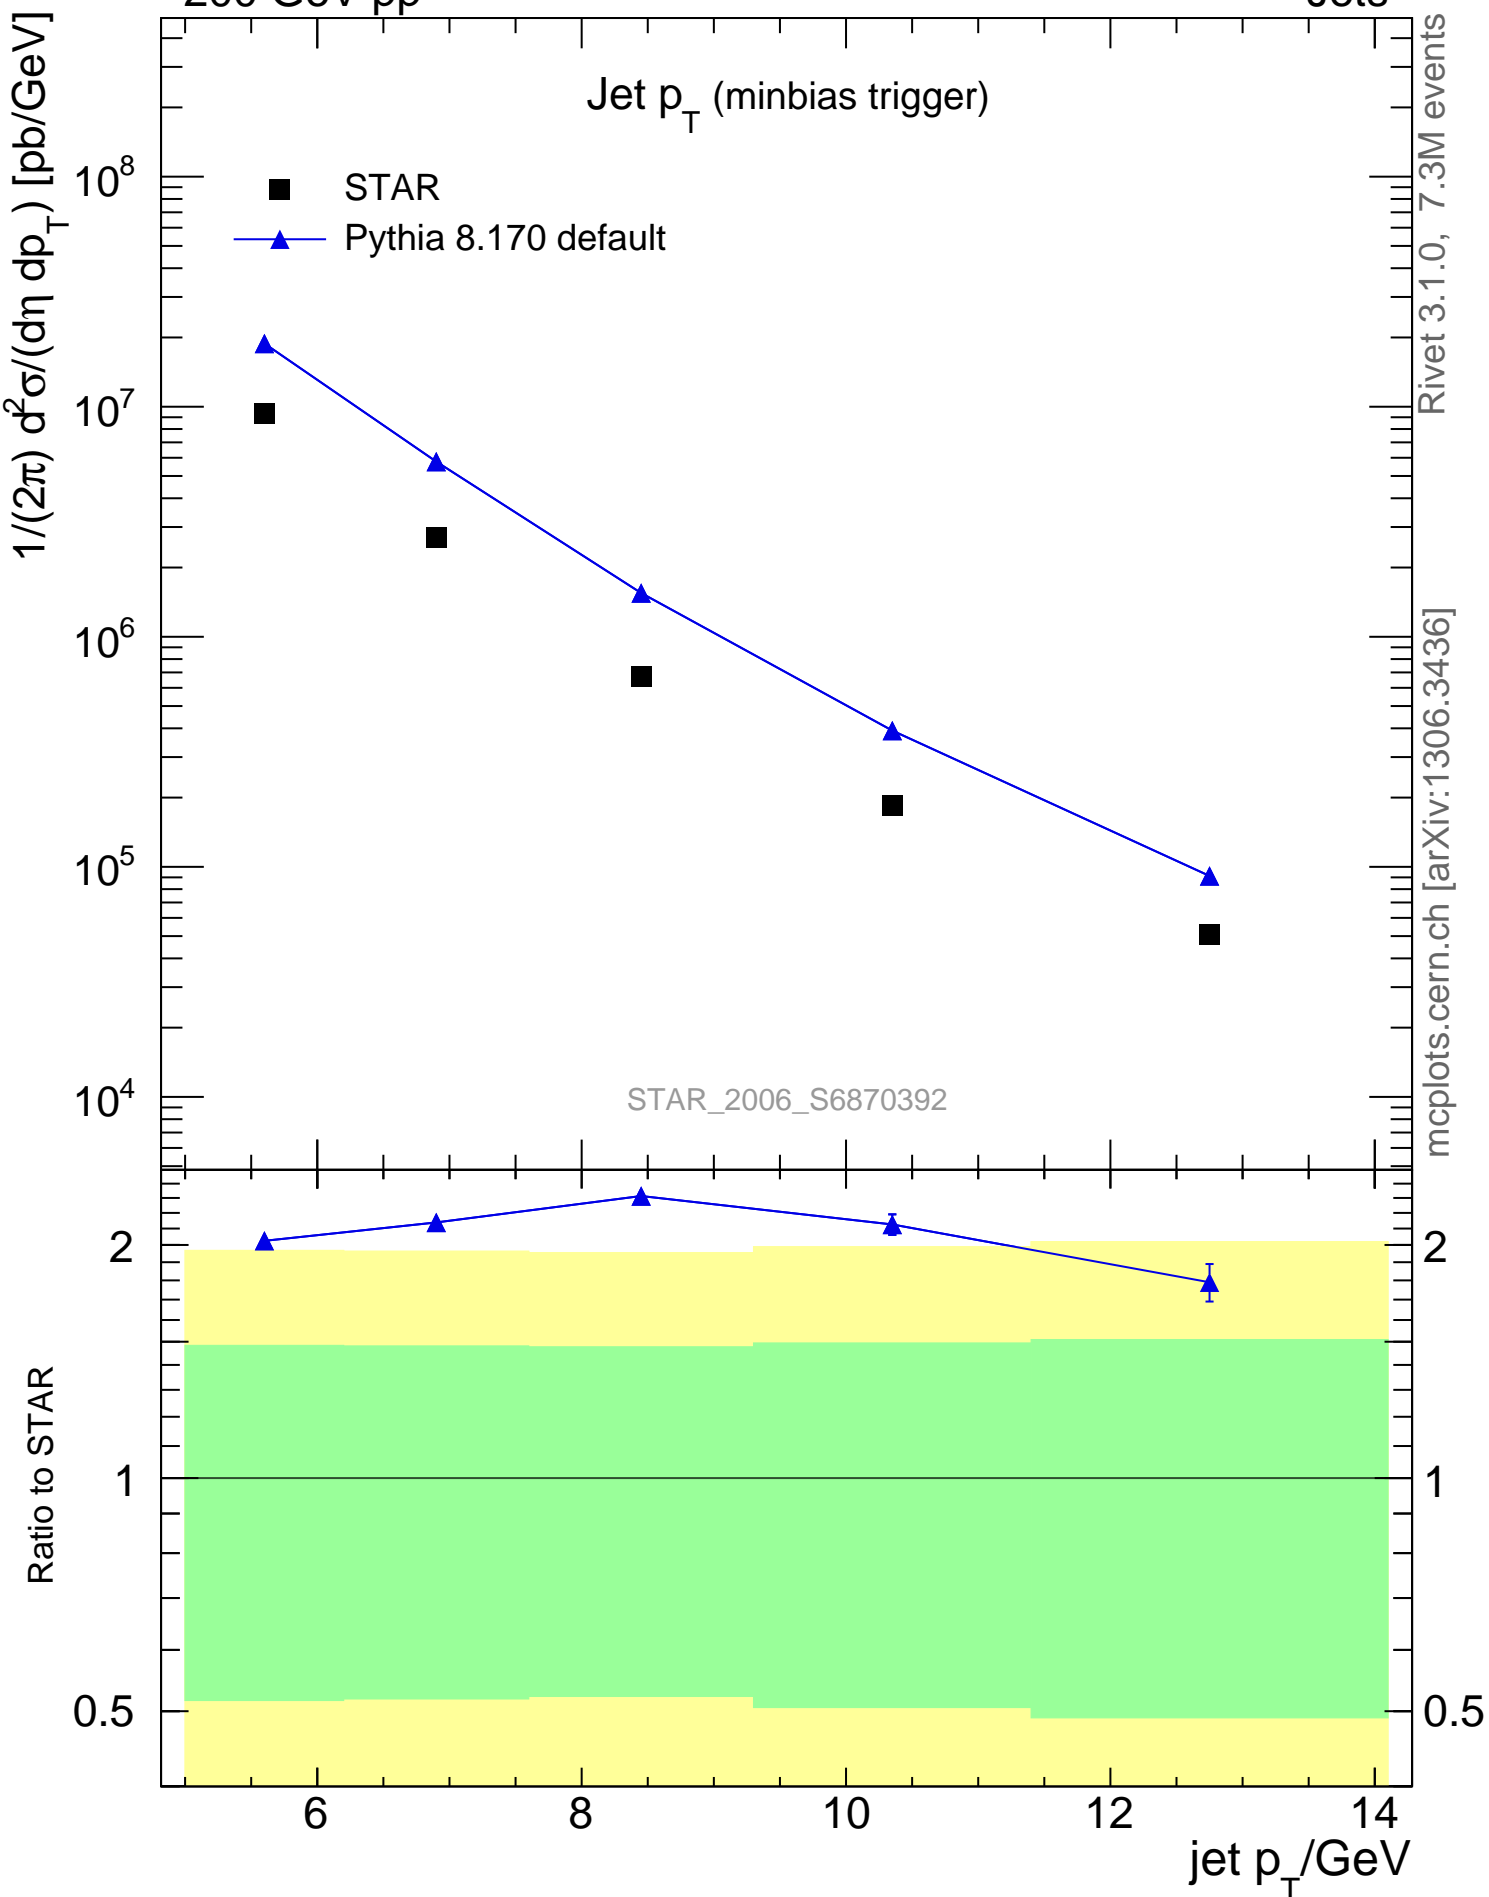

200 GeV pp

Jets

Jet p_T (minbias trigger)

Rivet 3.1.0, 7.3M events
mcplots.cern.ch [arXiv:1306.3436]

STAR_2006_S6870392