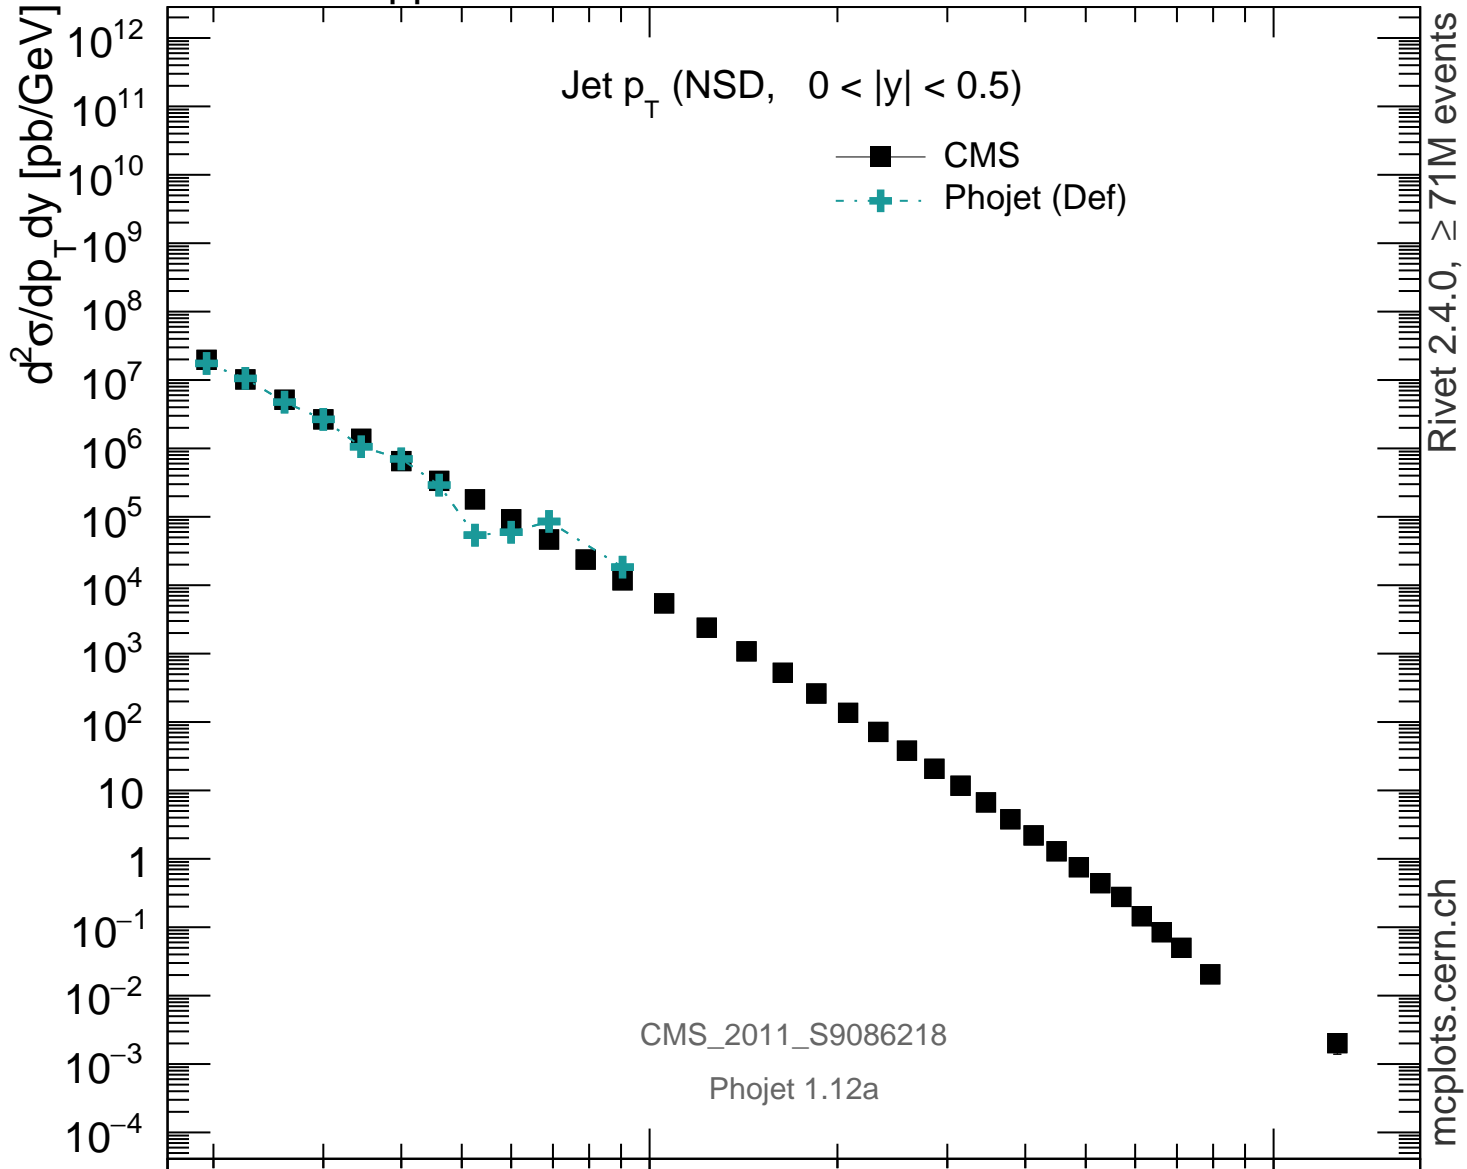

7000 GeV pp

Jets

Rivet 2.4.0,  $\geq 71M$  events

mcplots.cern.ch