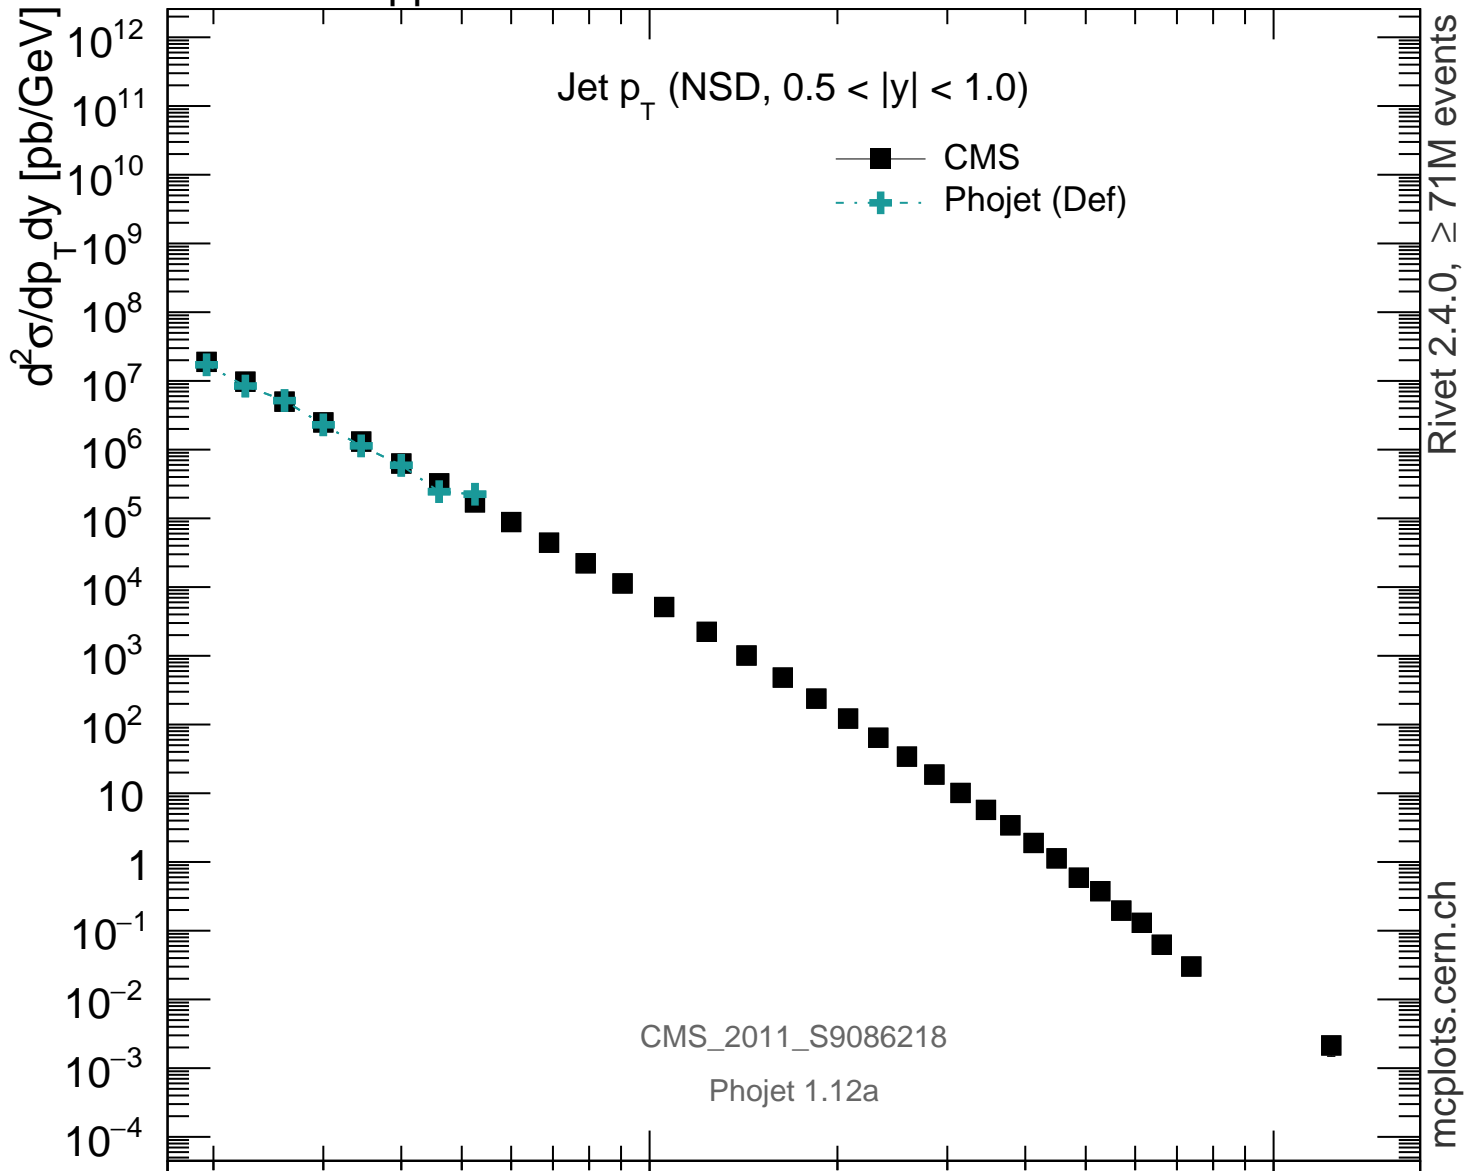

7000 GeV pp

Jets

Rivet 2.4.0,  $\geq 71M$  events