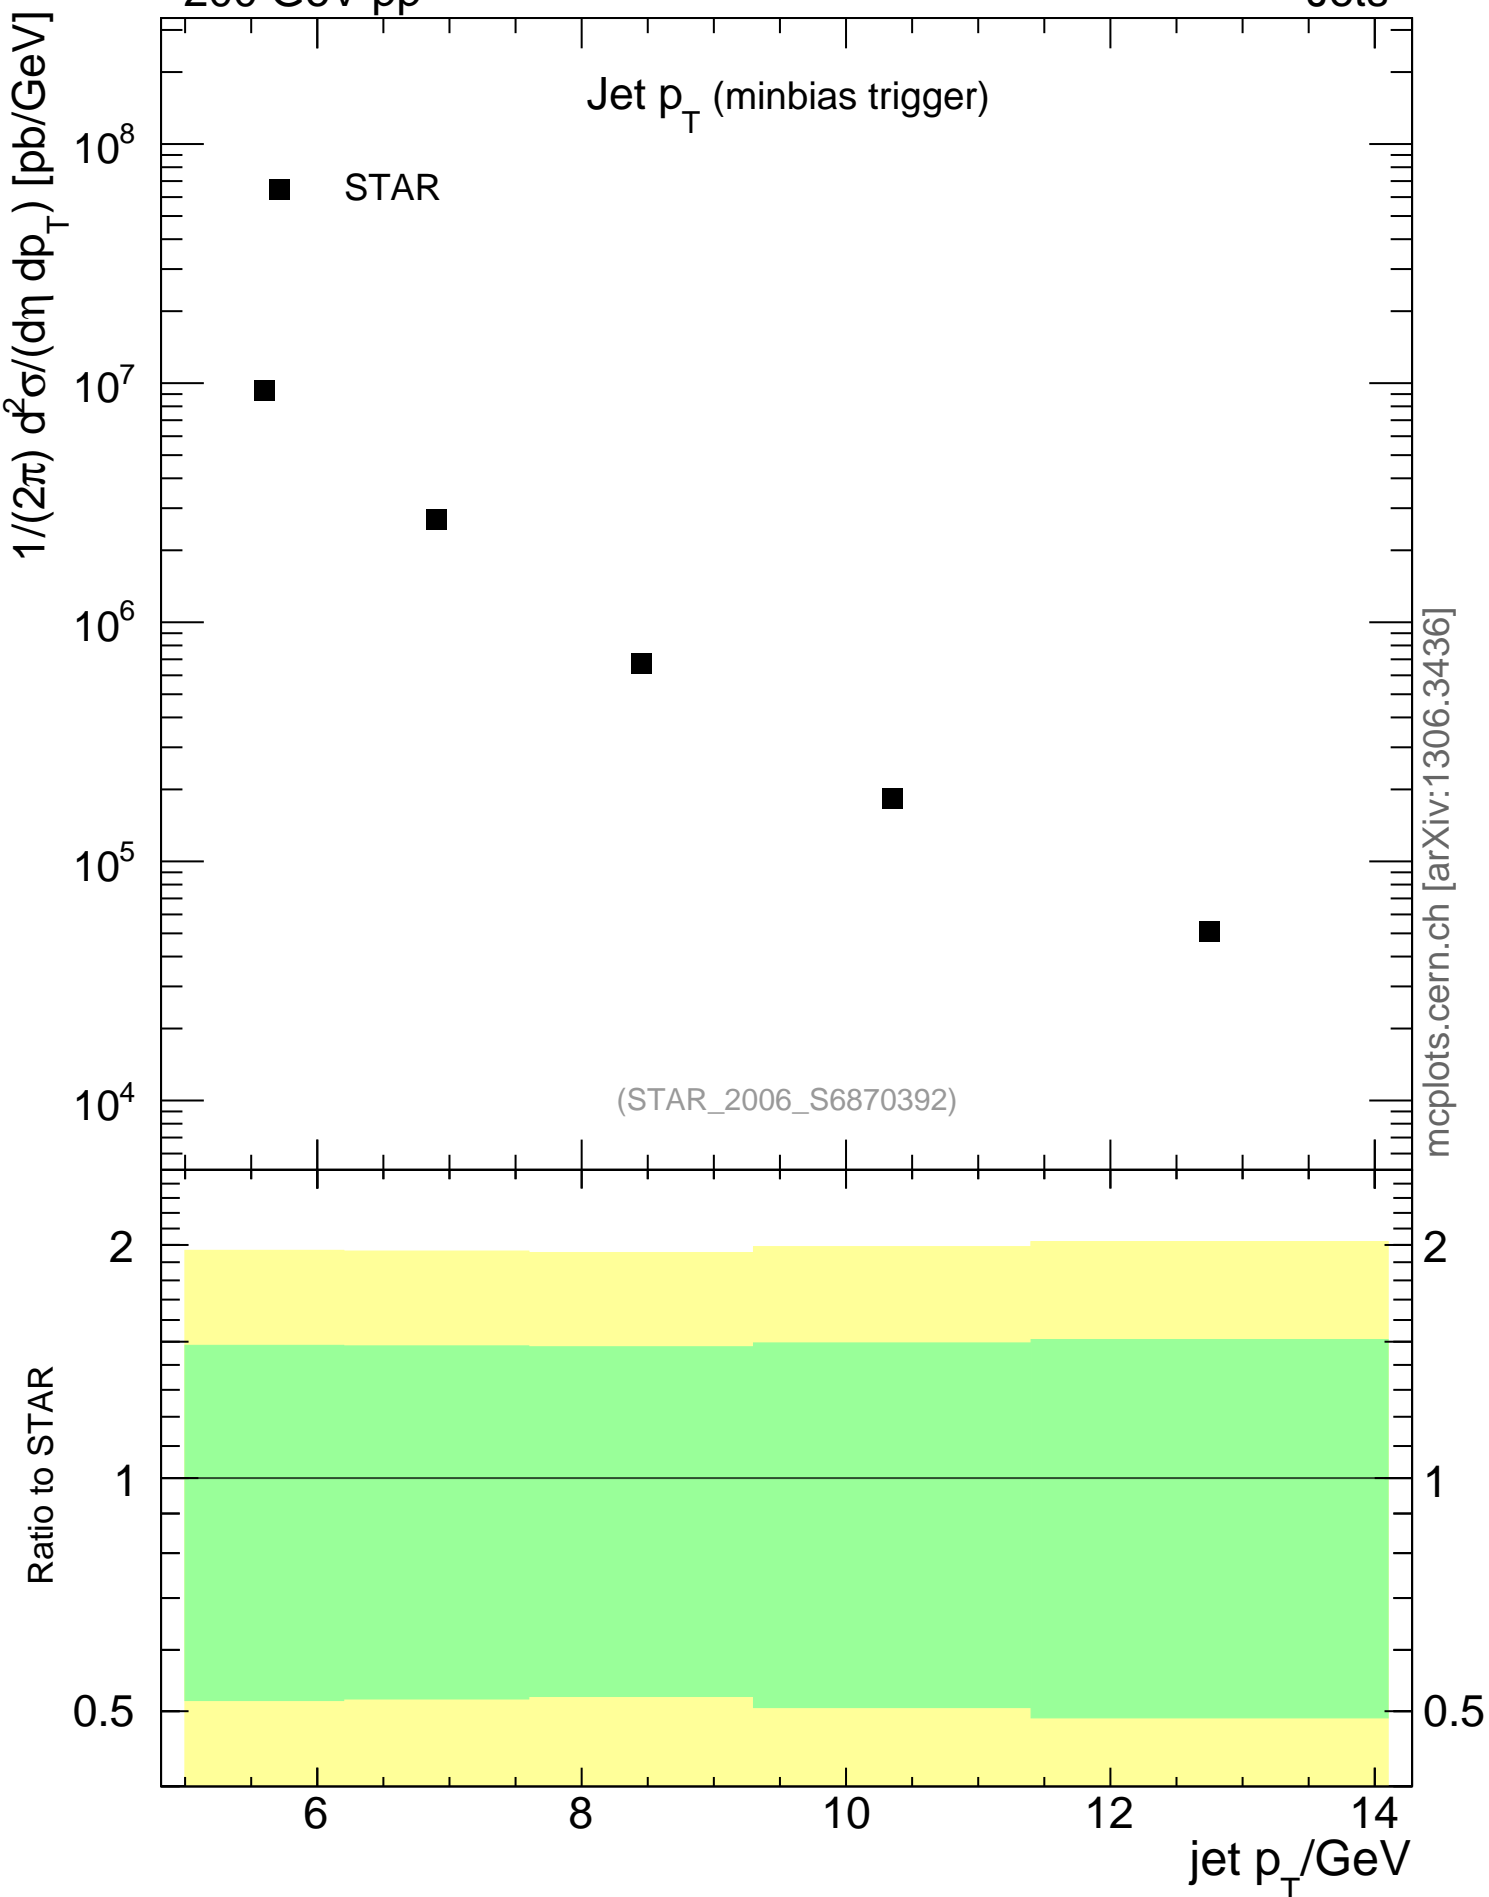

200 GeV pp

Jets

Jet p_T (minbias trigger)

mcplots.cern.ch [arXiv:1306.3436]