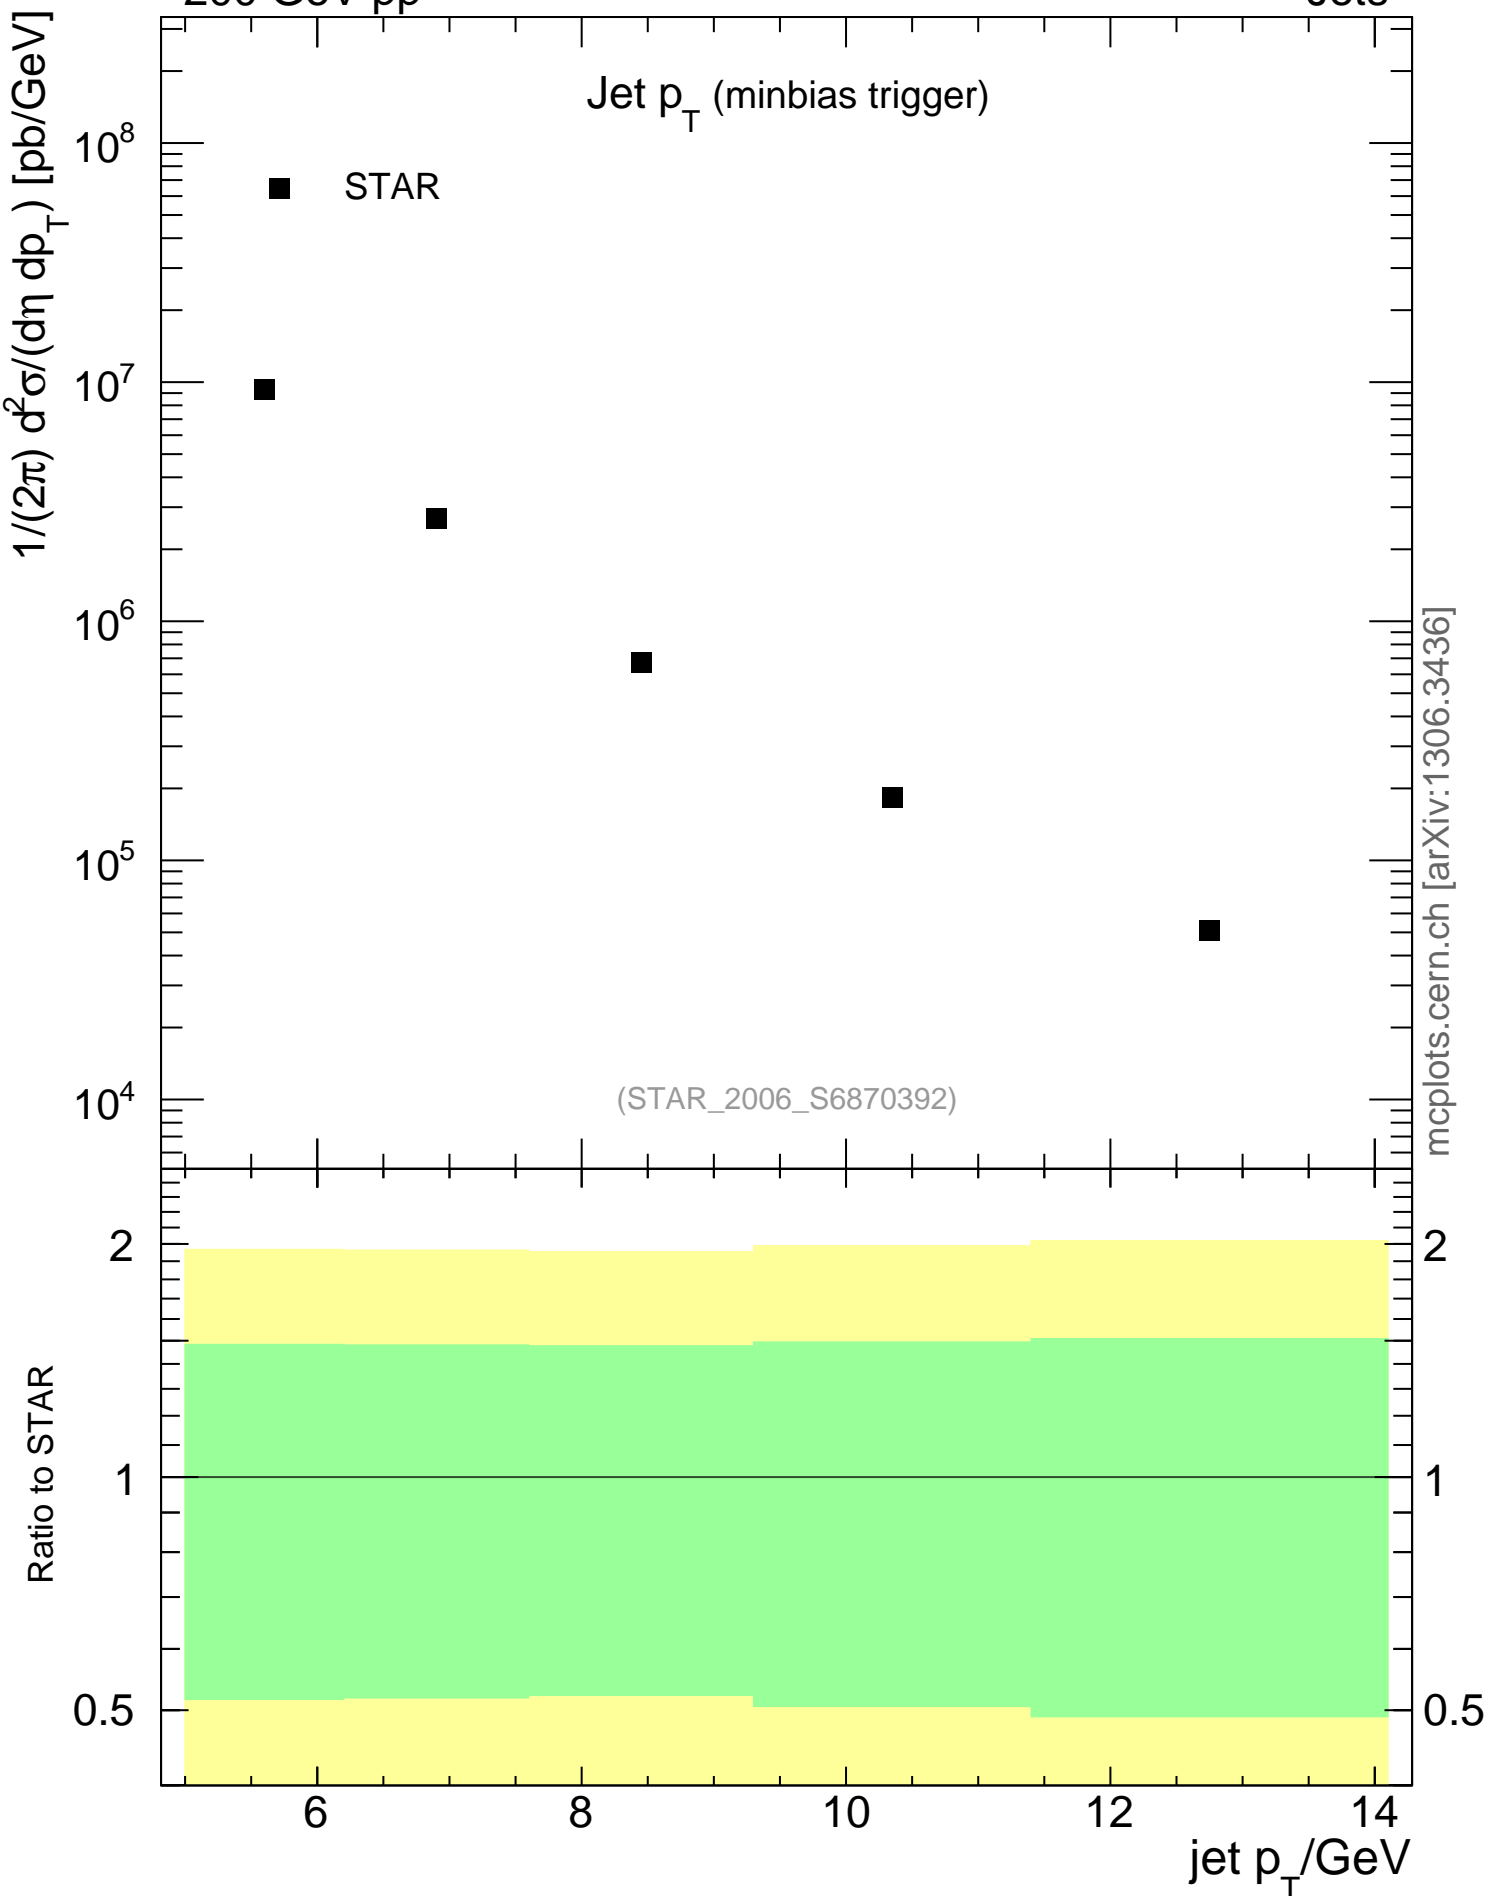

200 GeV pp

Jets

Jet p_T (minbias trigger)

(STAR_2006_S6870392)

mcplots.cern.ch [arXiv:1306.3436]