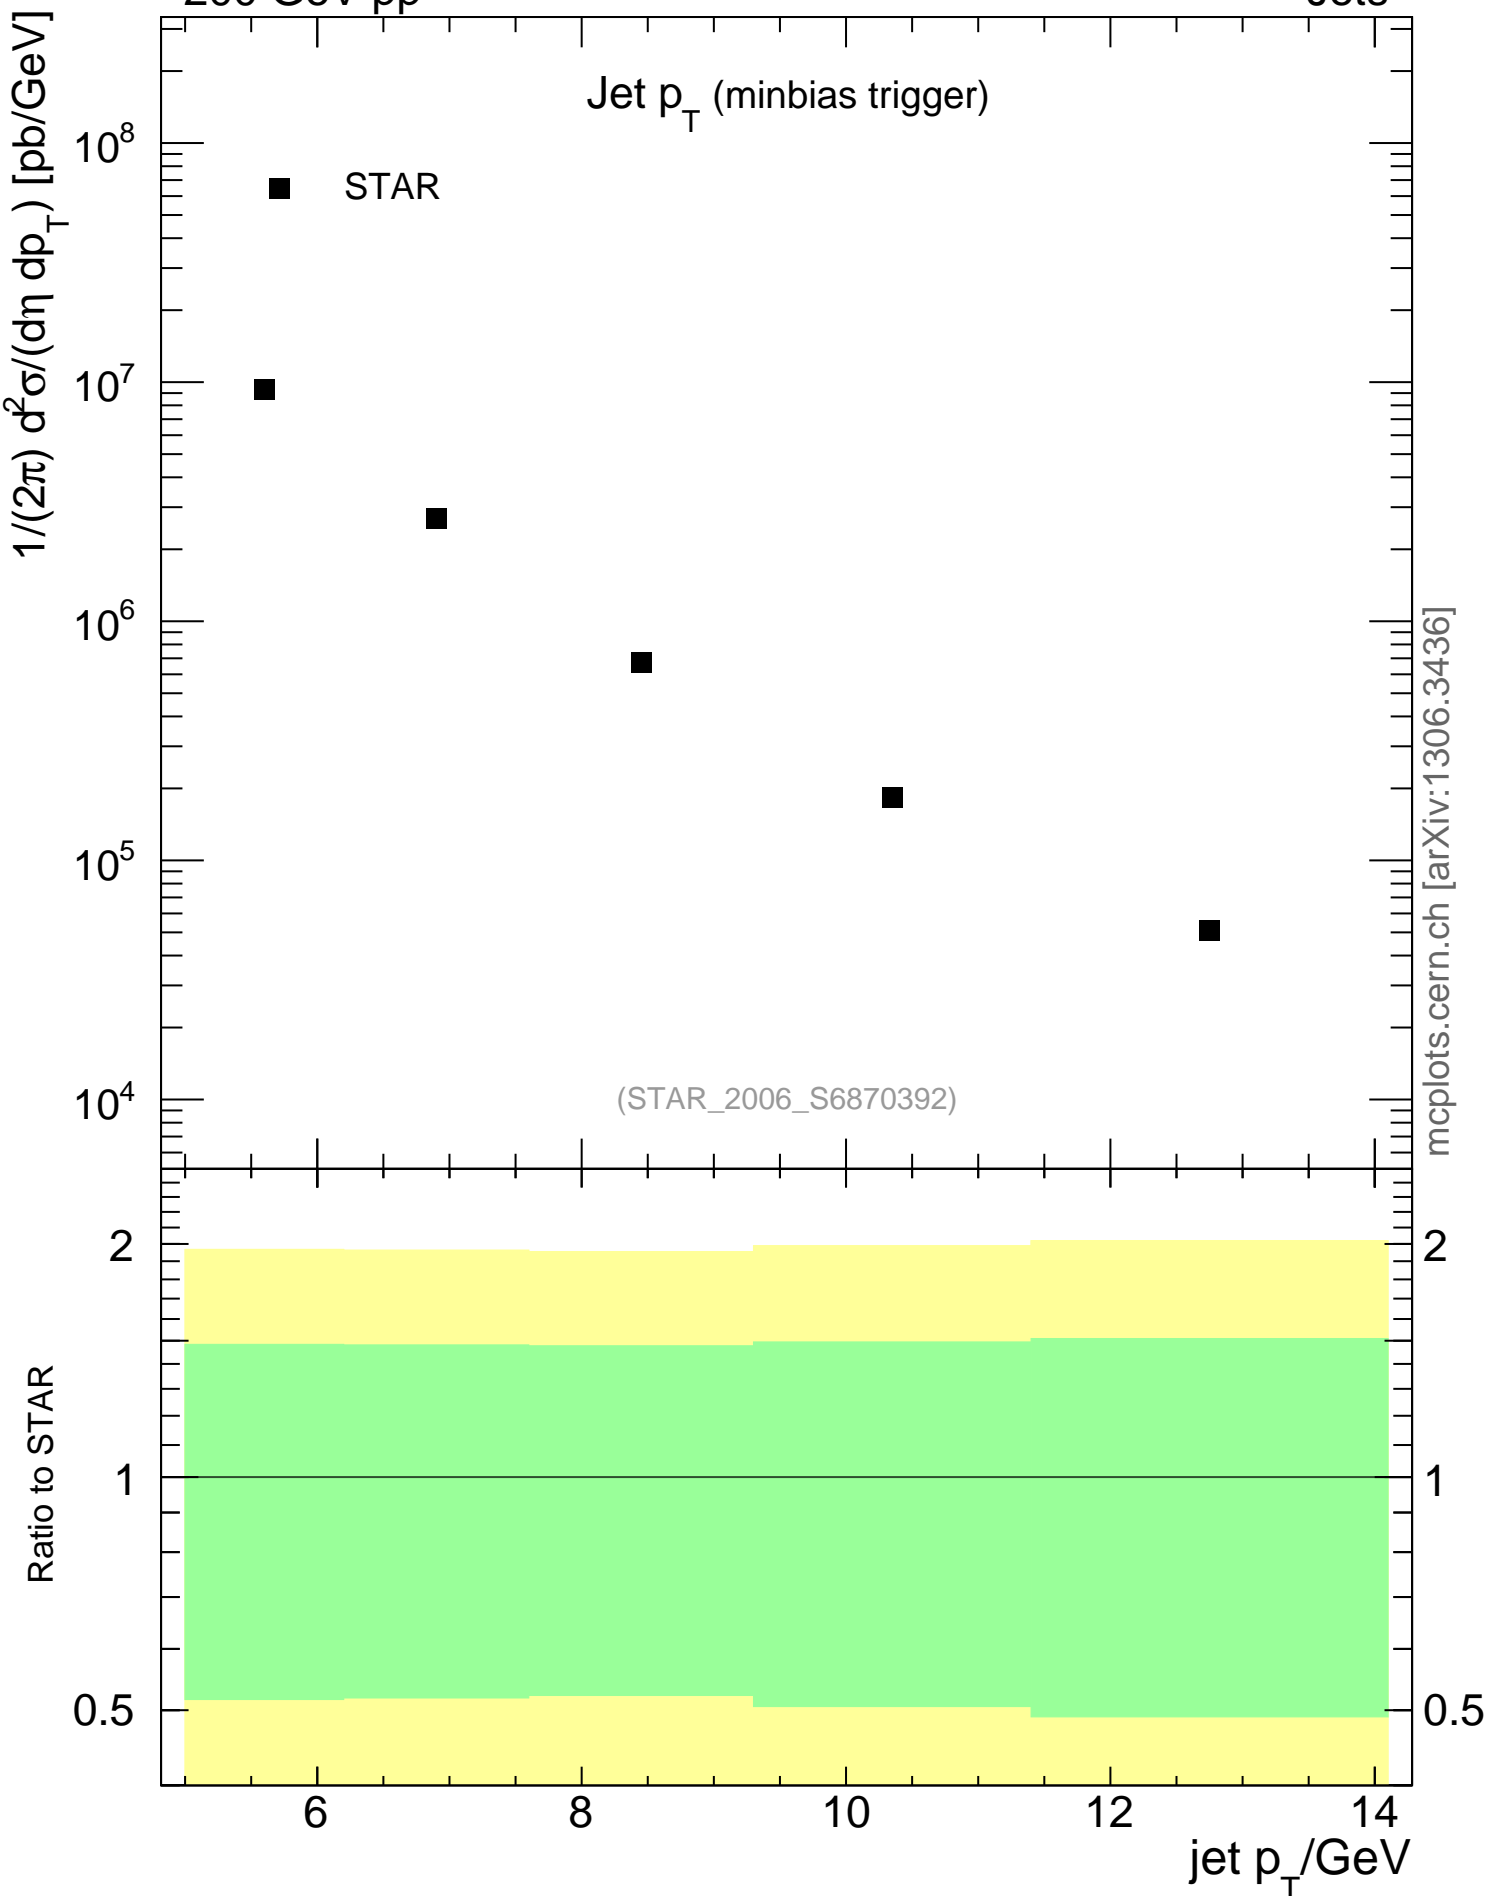

200 GeV pp

Jets

Jet  $p_T$  (minbias trigger)

mcplots.cern.ch [arXiv:1306.3436]