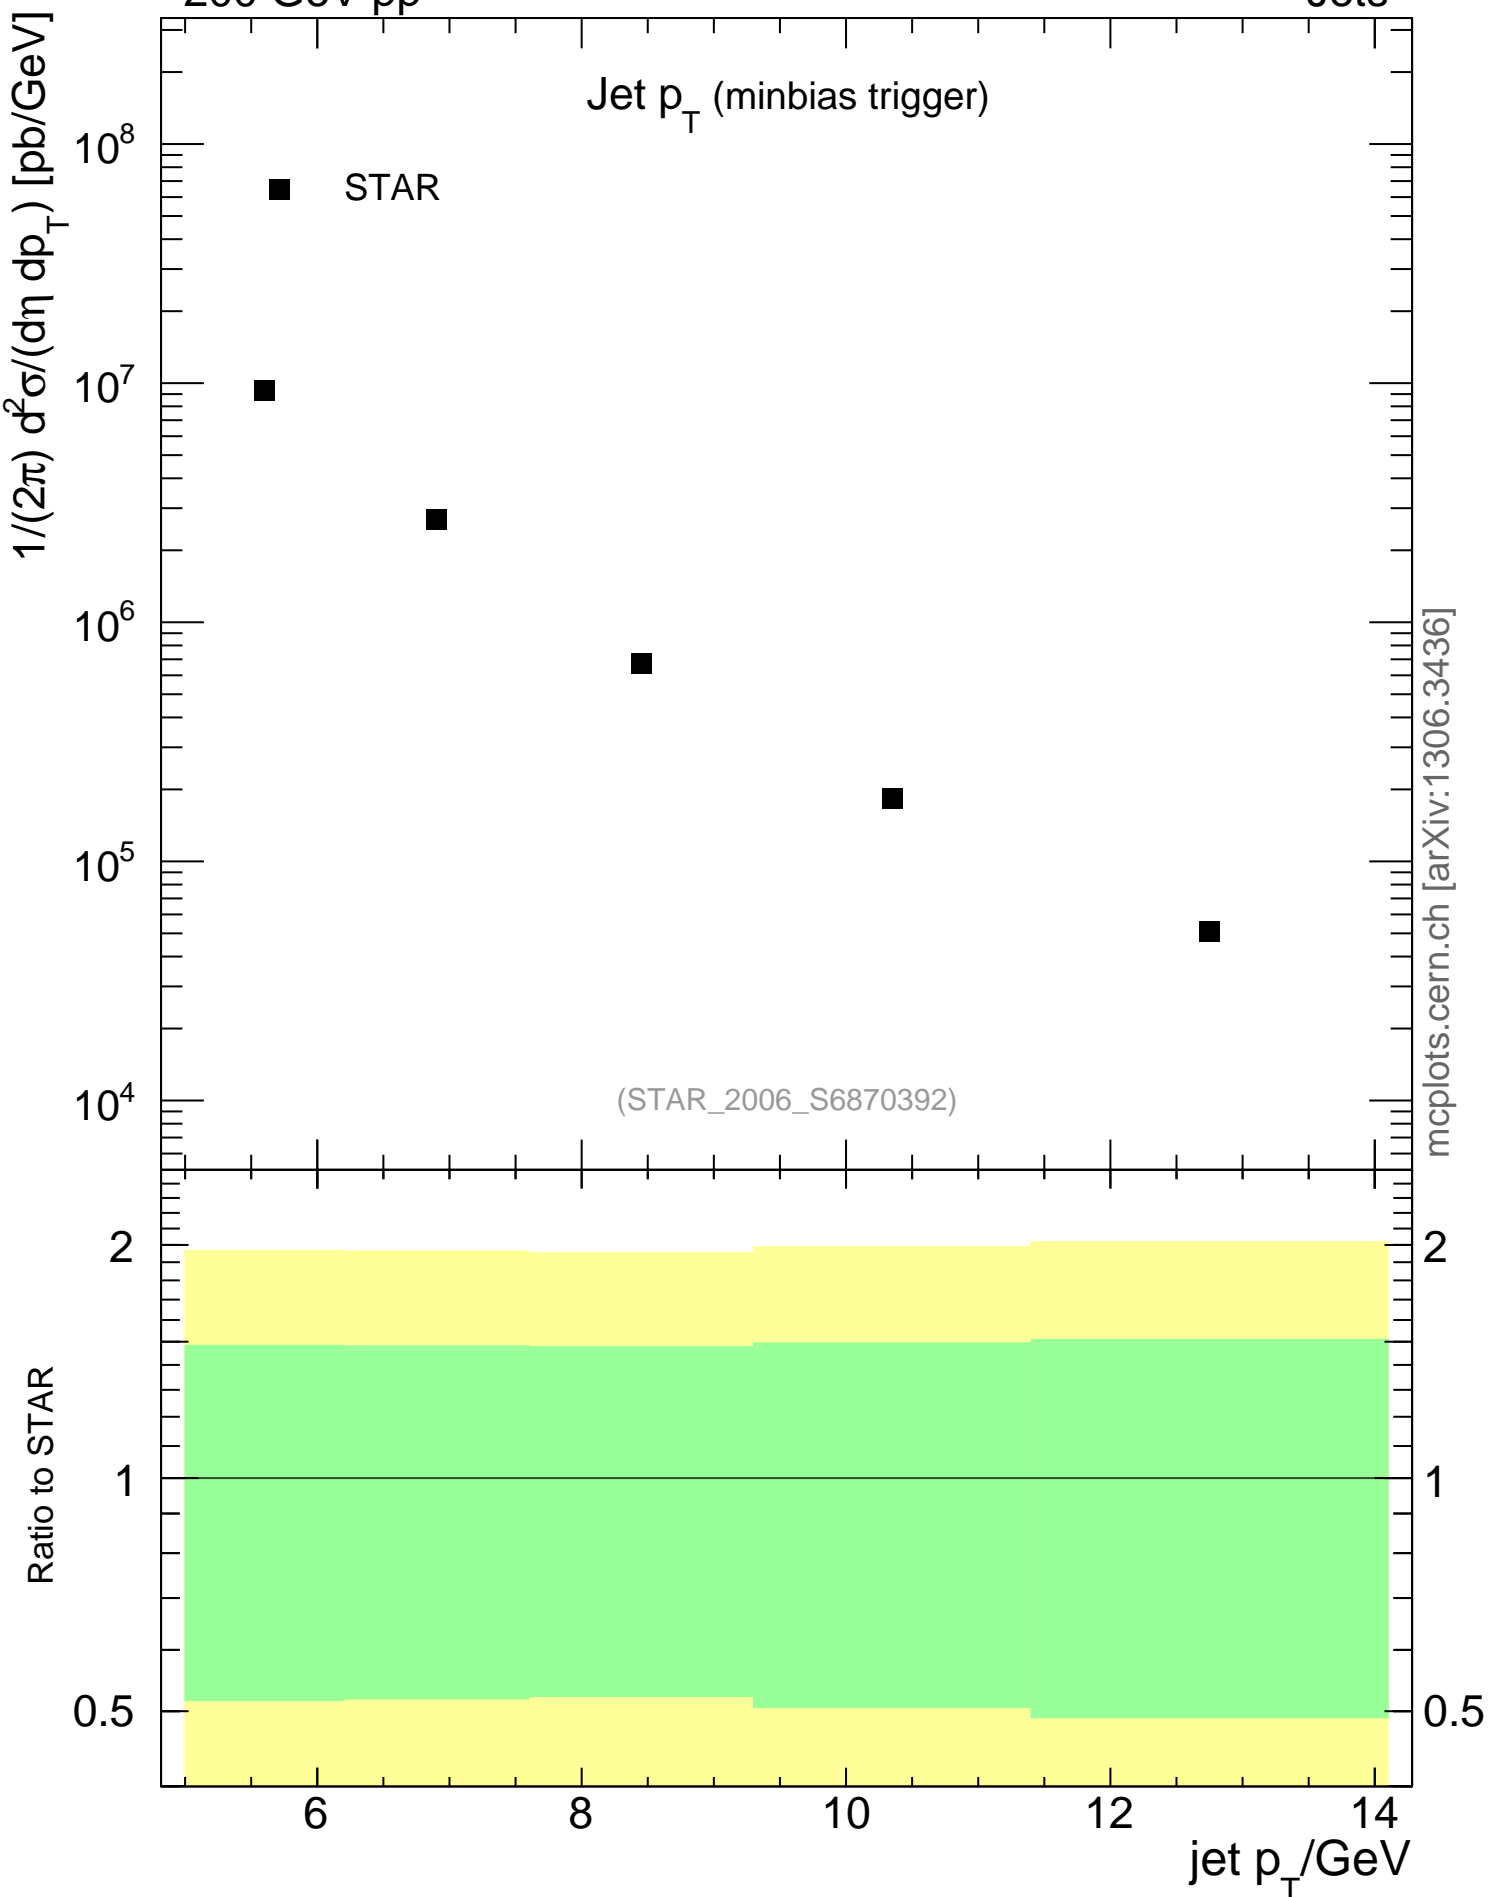

200 GeV pp

Jets

Jet  $p_T$  (minbias trigger)

mcplots.cern.ch [arXiv:1306.3436]