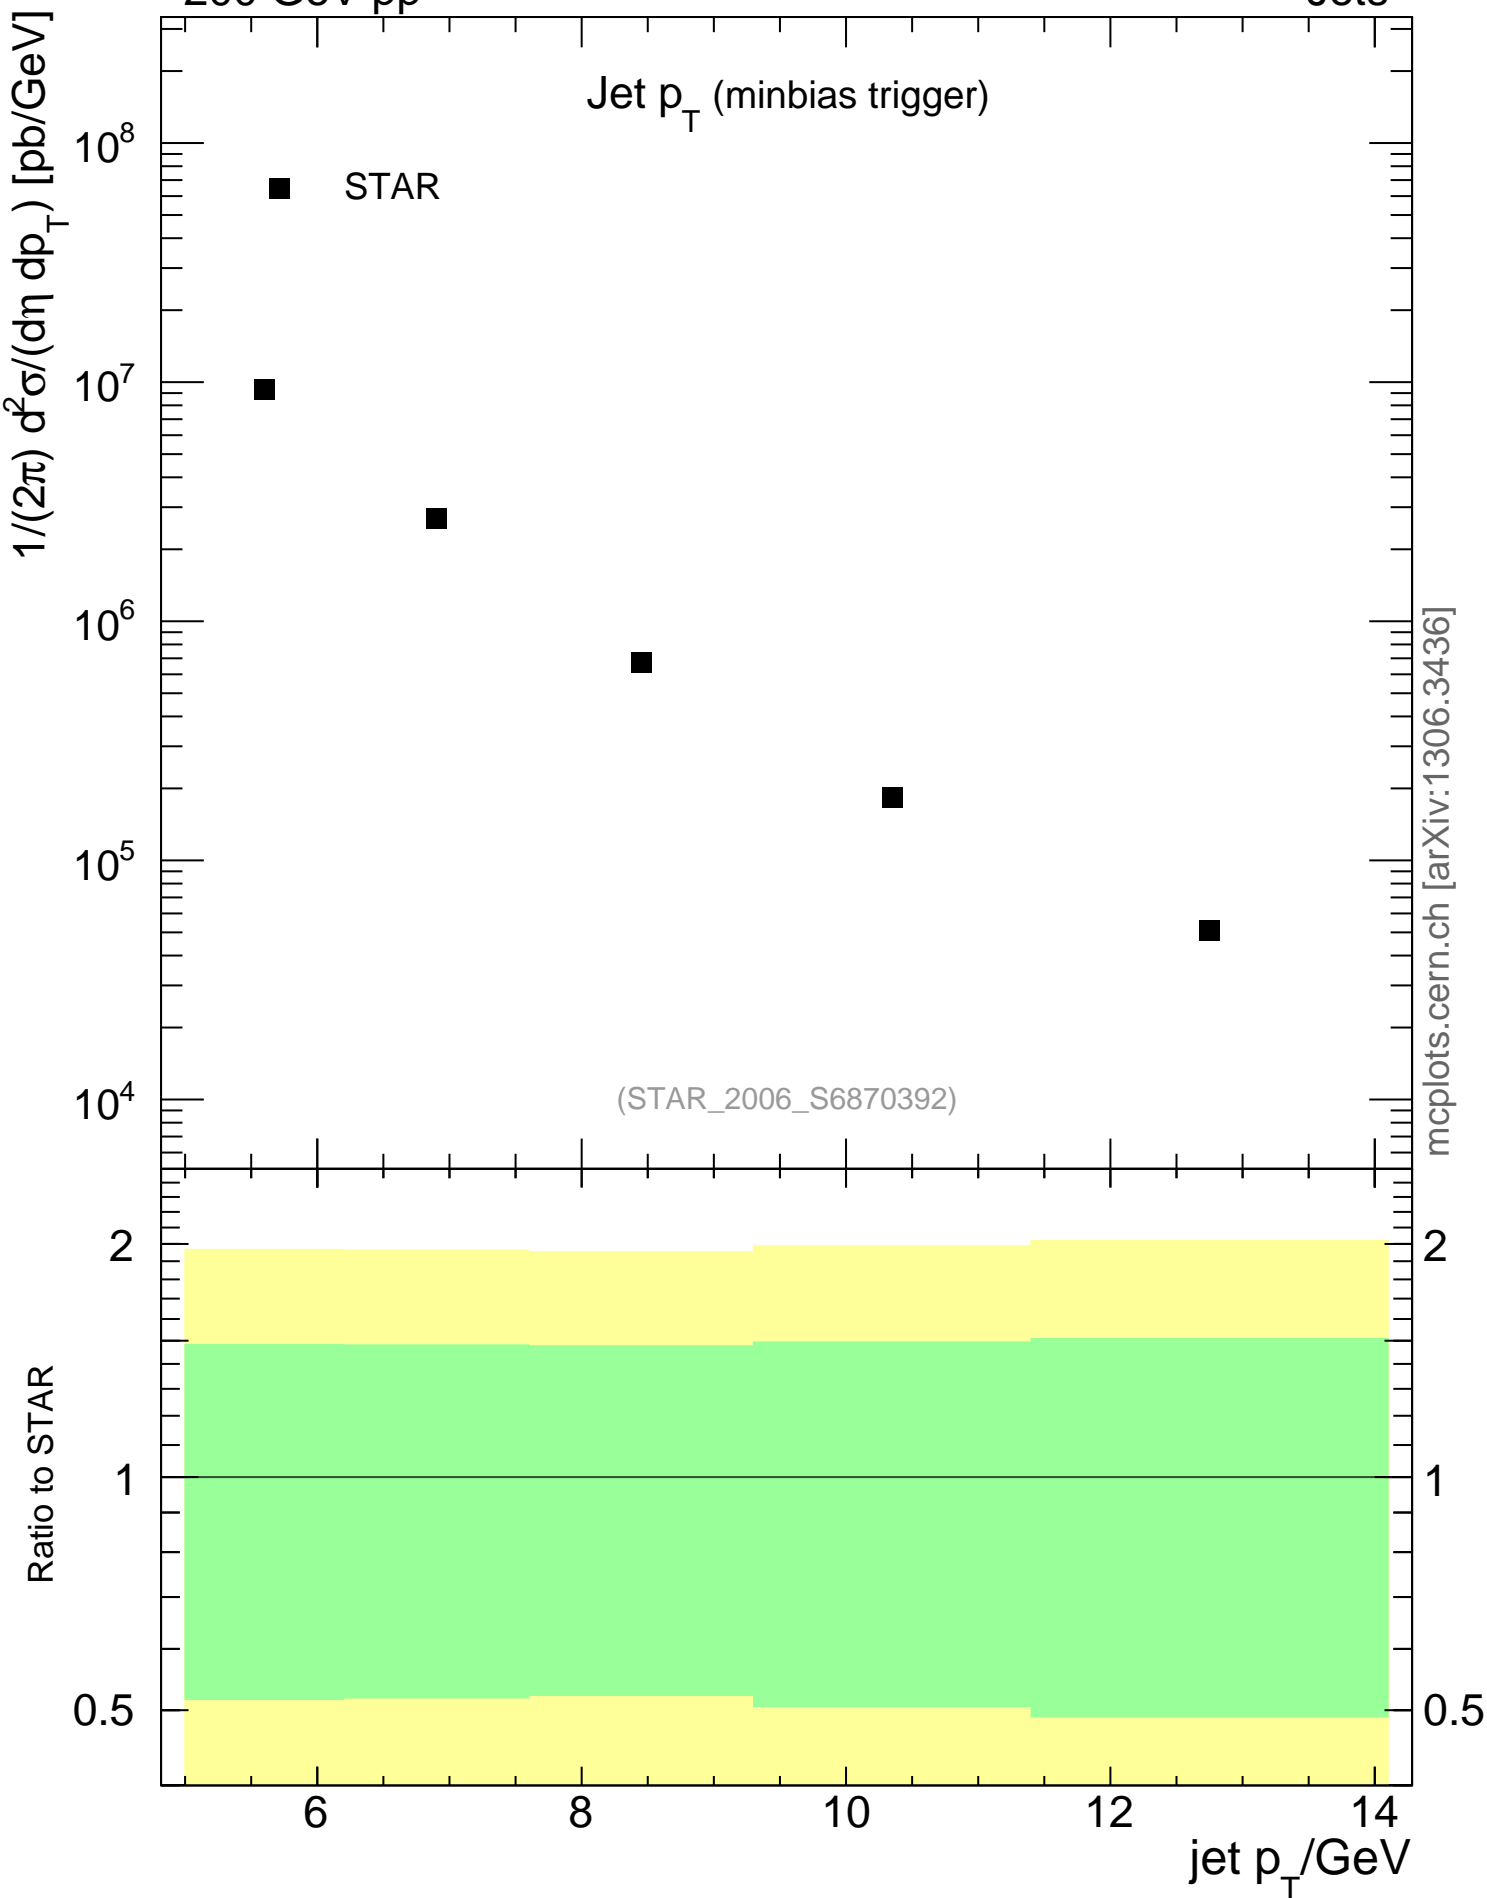

200 GeV pp

Jets

Jet  $p_T$  (minbias trigger)

mcplots.cern.ch [arXiv:1306.3436]