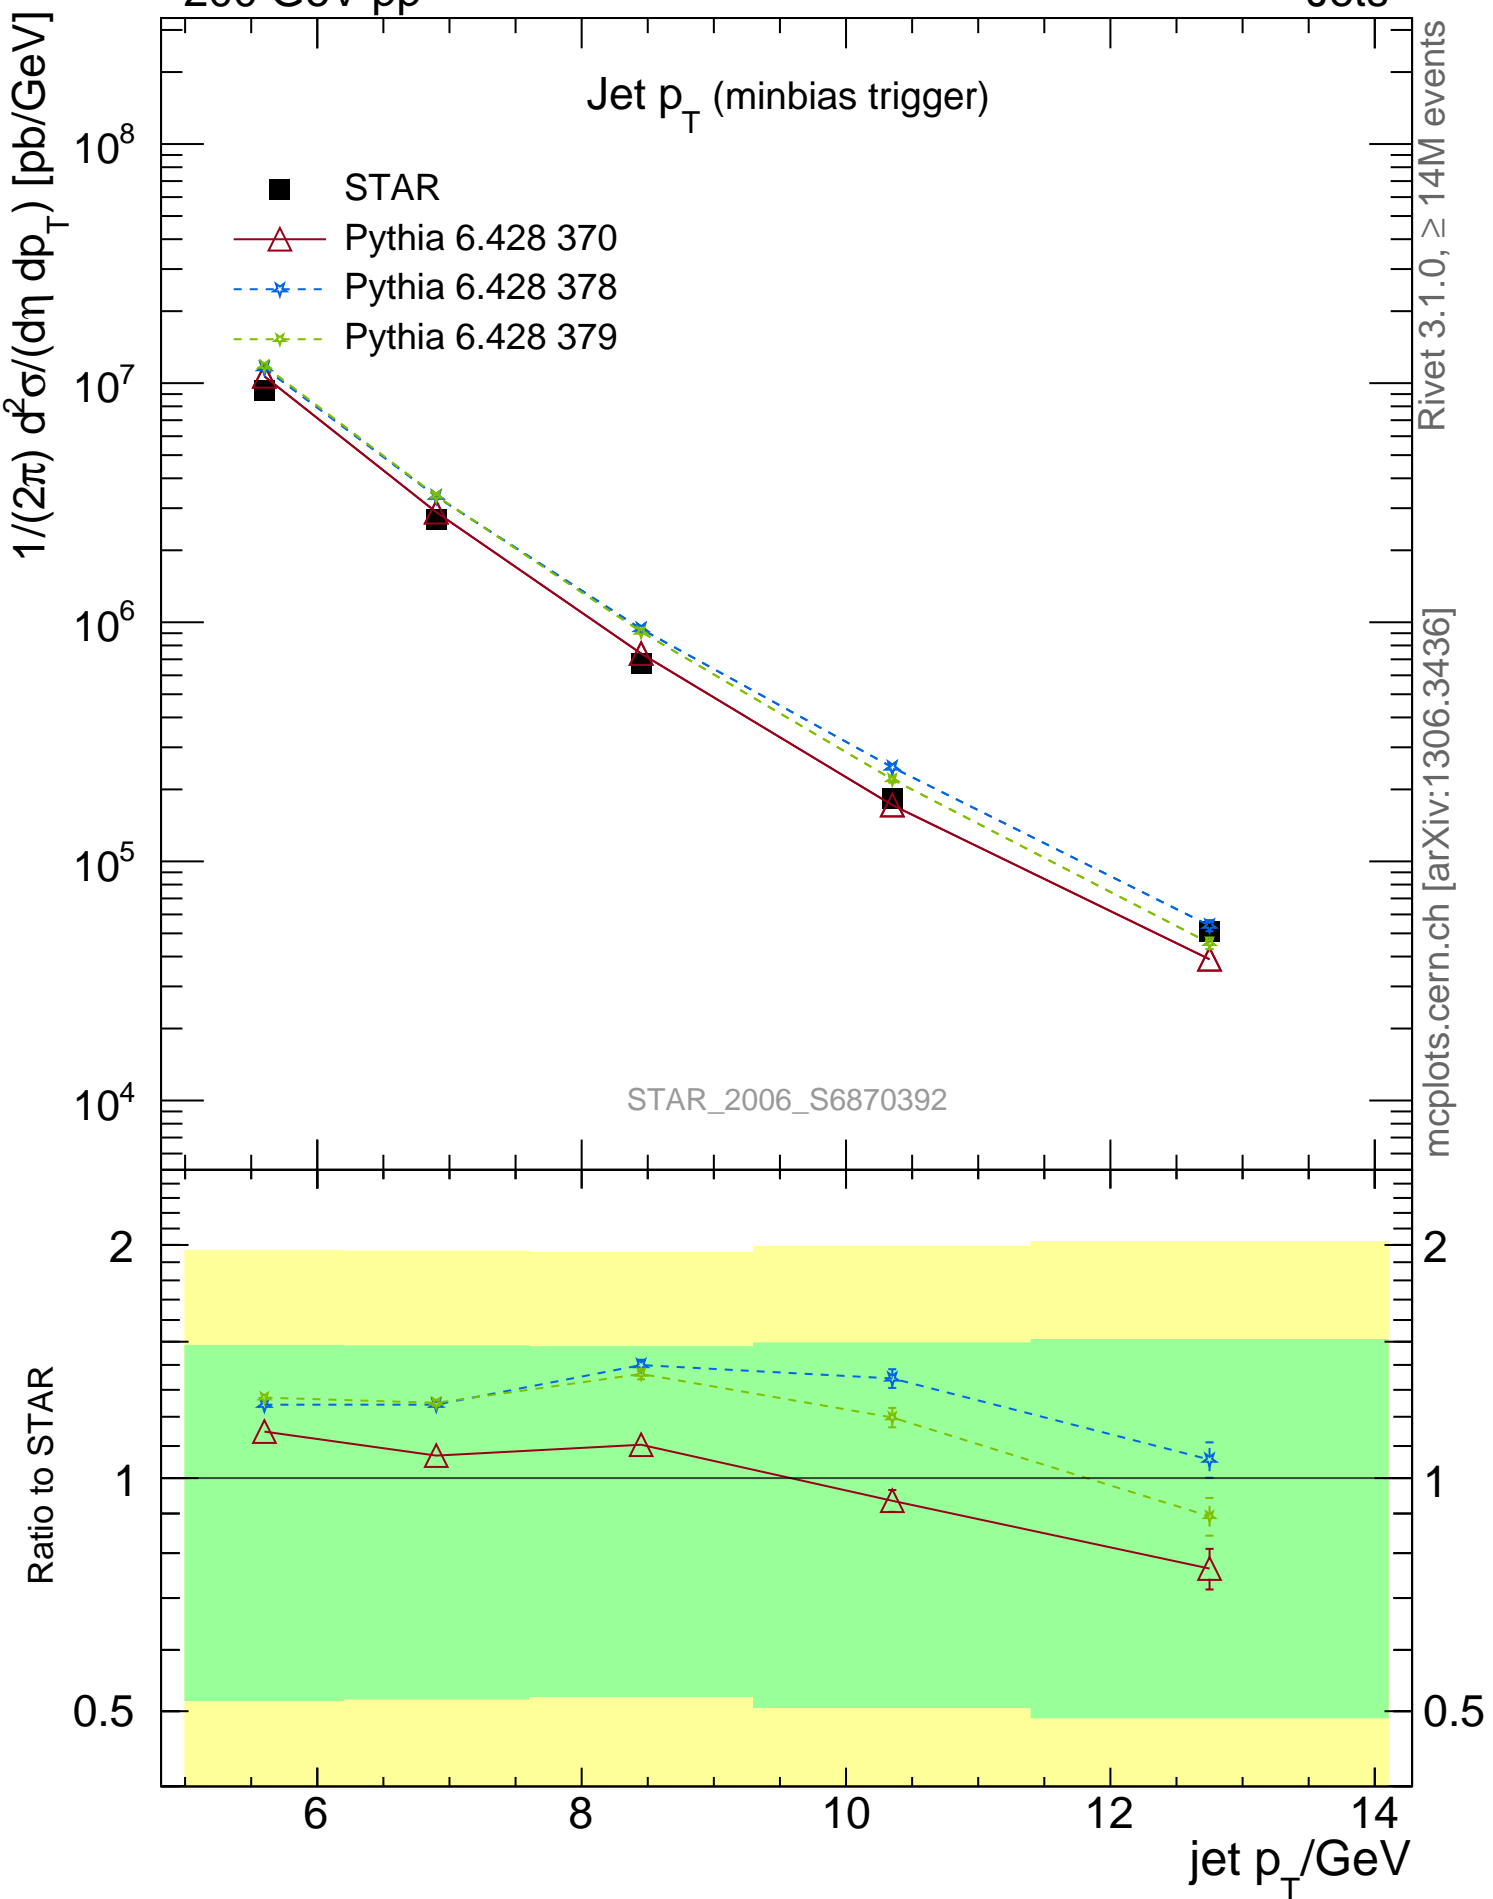

200 GeV pp

Jets

Jet  $p_T$  (minbias trigger)Rivet 3.1.0,  $\geq 14M$  events

mcplots.cern.ch [arXiv:1306.3436]

2

1

0.5

jet  $p_T$ /GeV