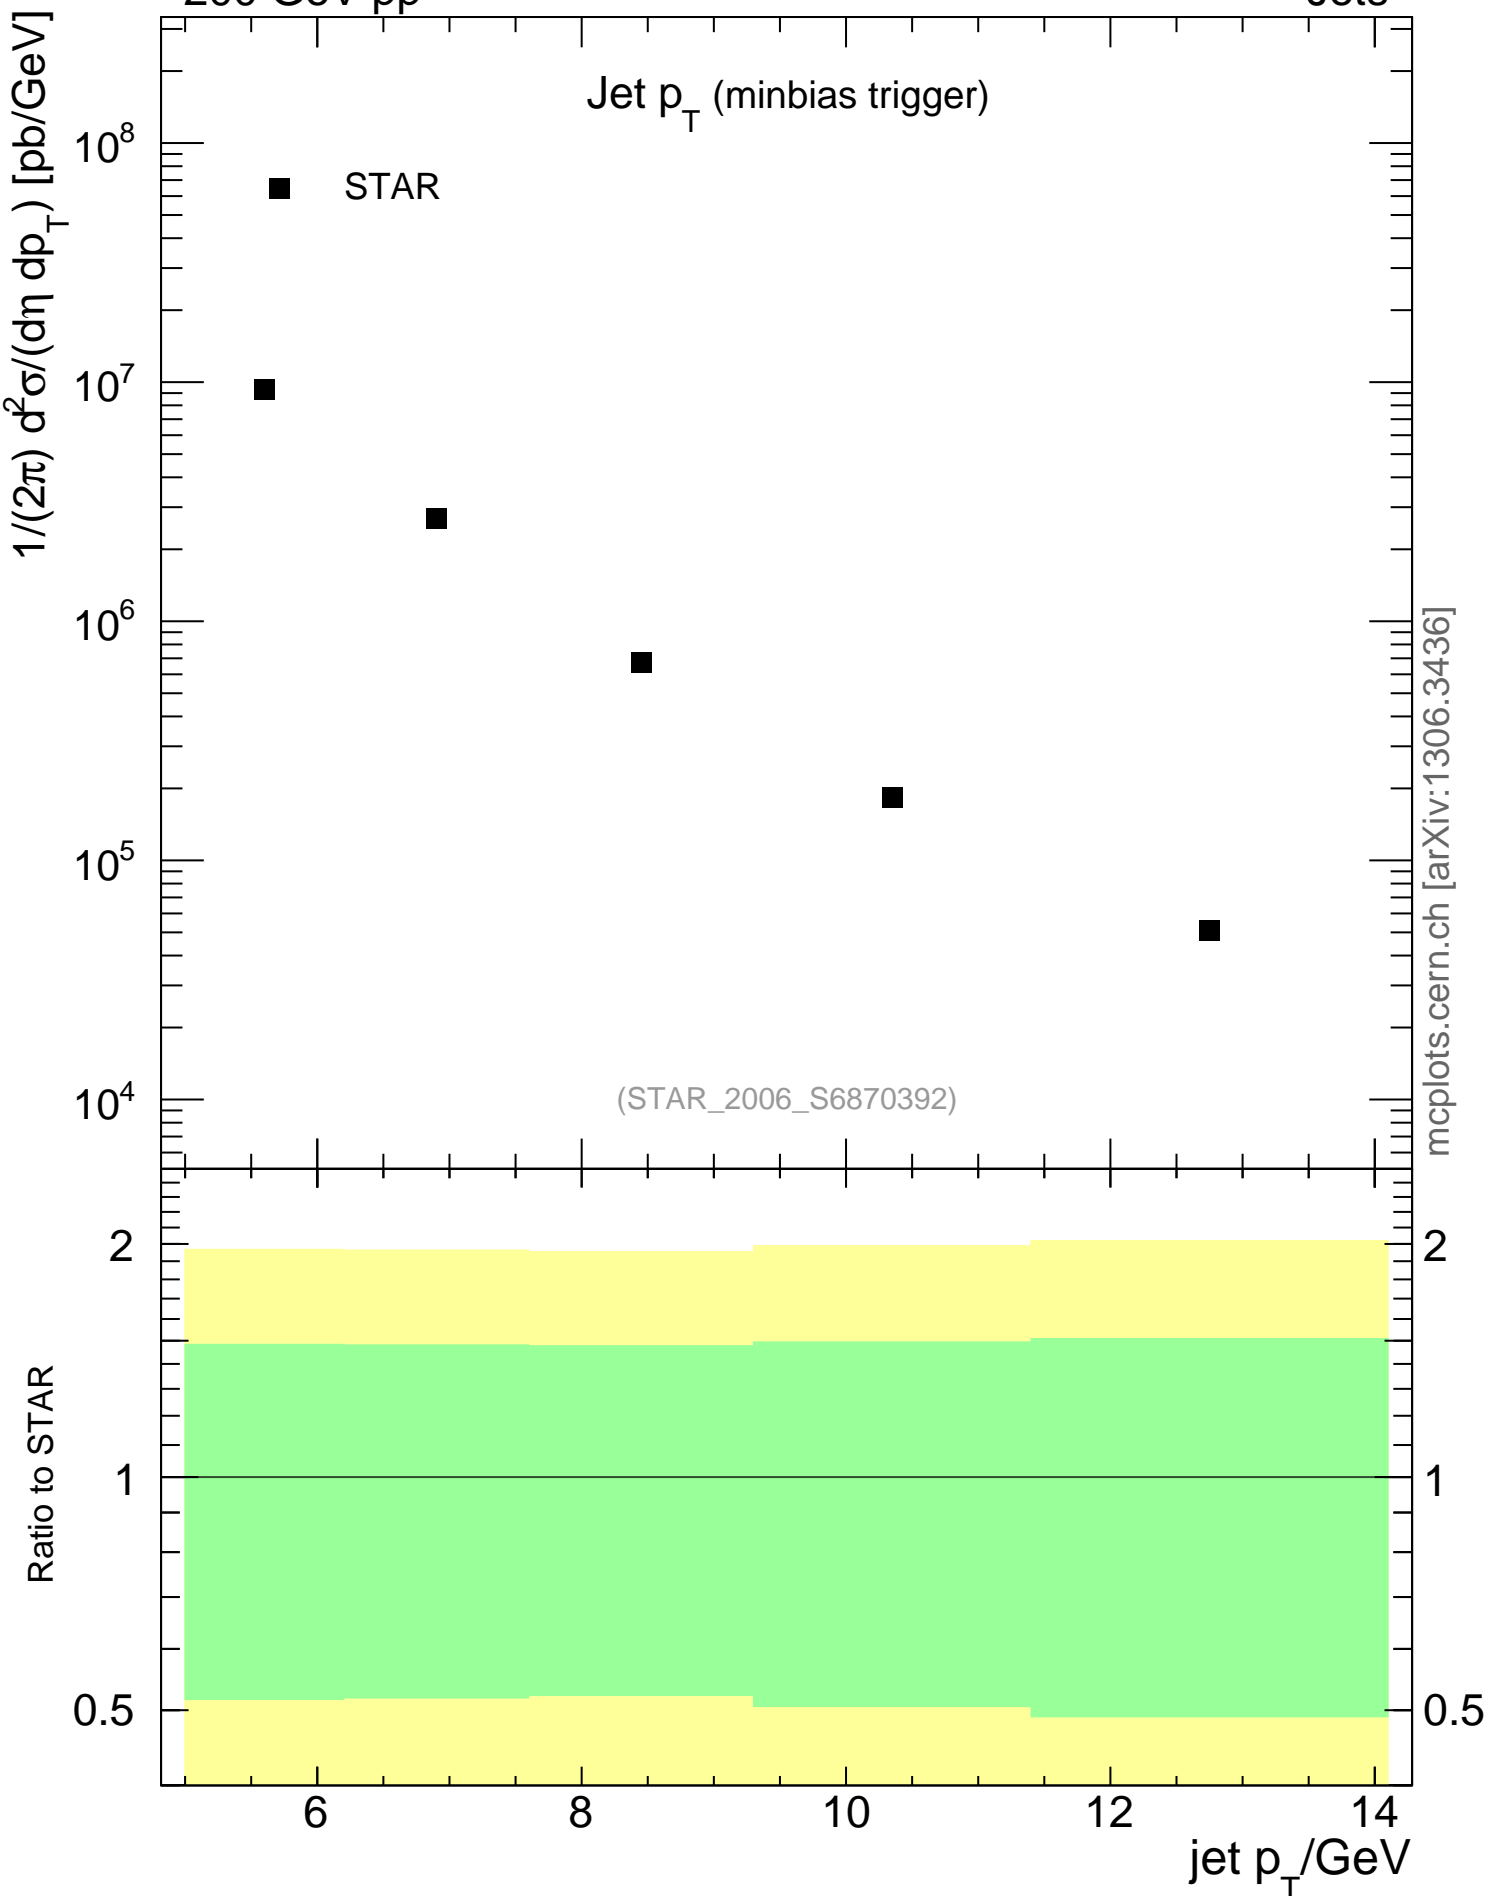

200 GeV pp

Jets

Jet  $p_T$  (minbias trigger)

mcplots.cern.ch [arXiv:1306.3436]