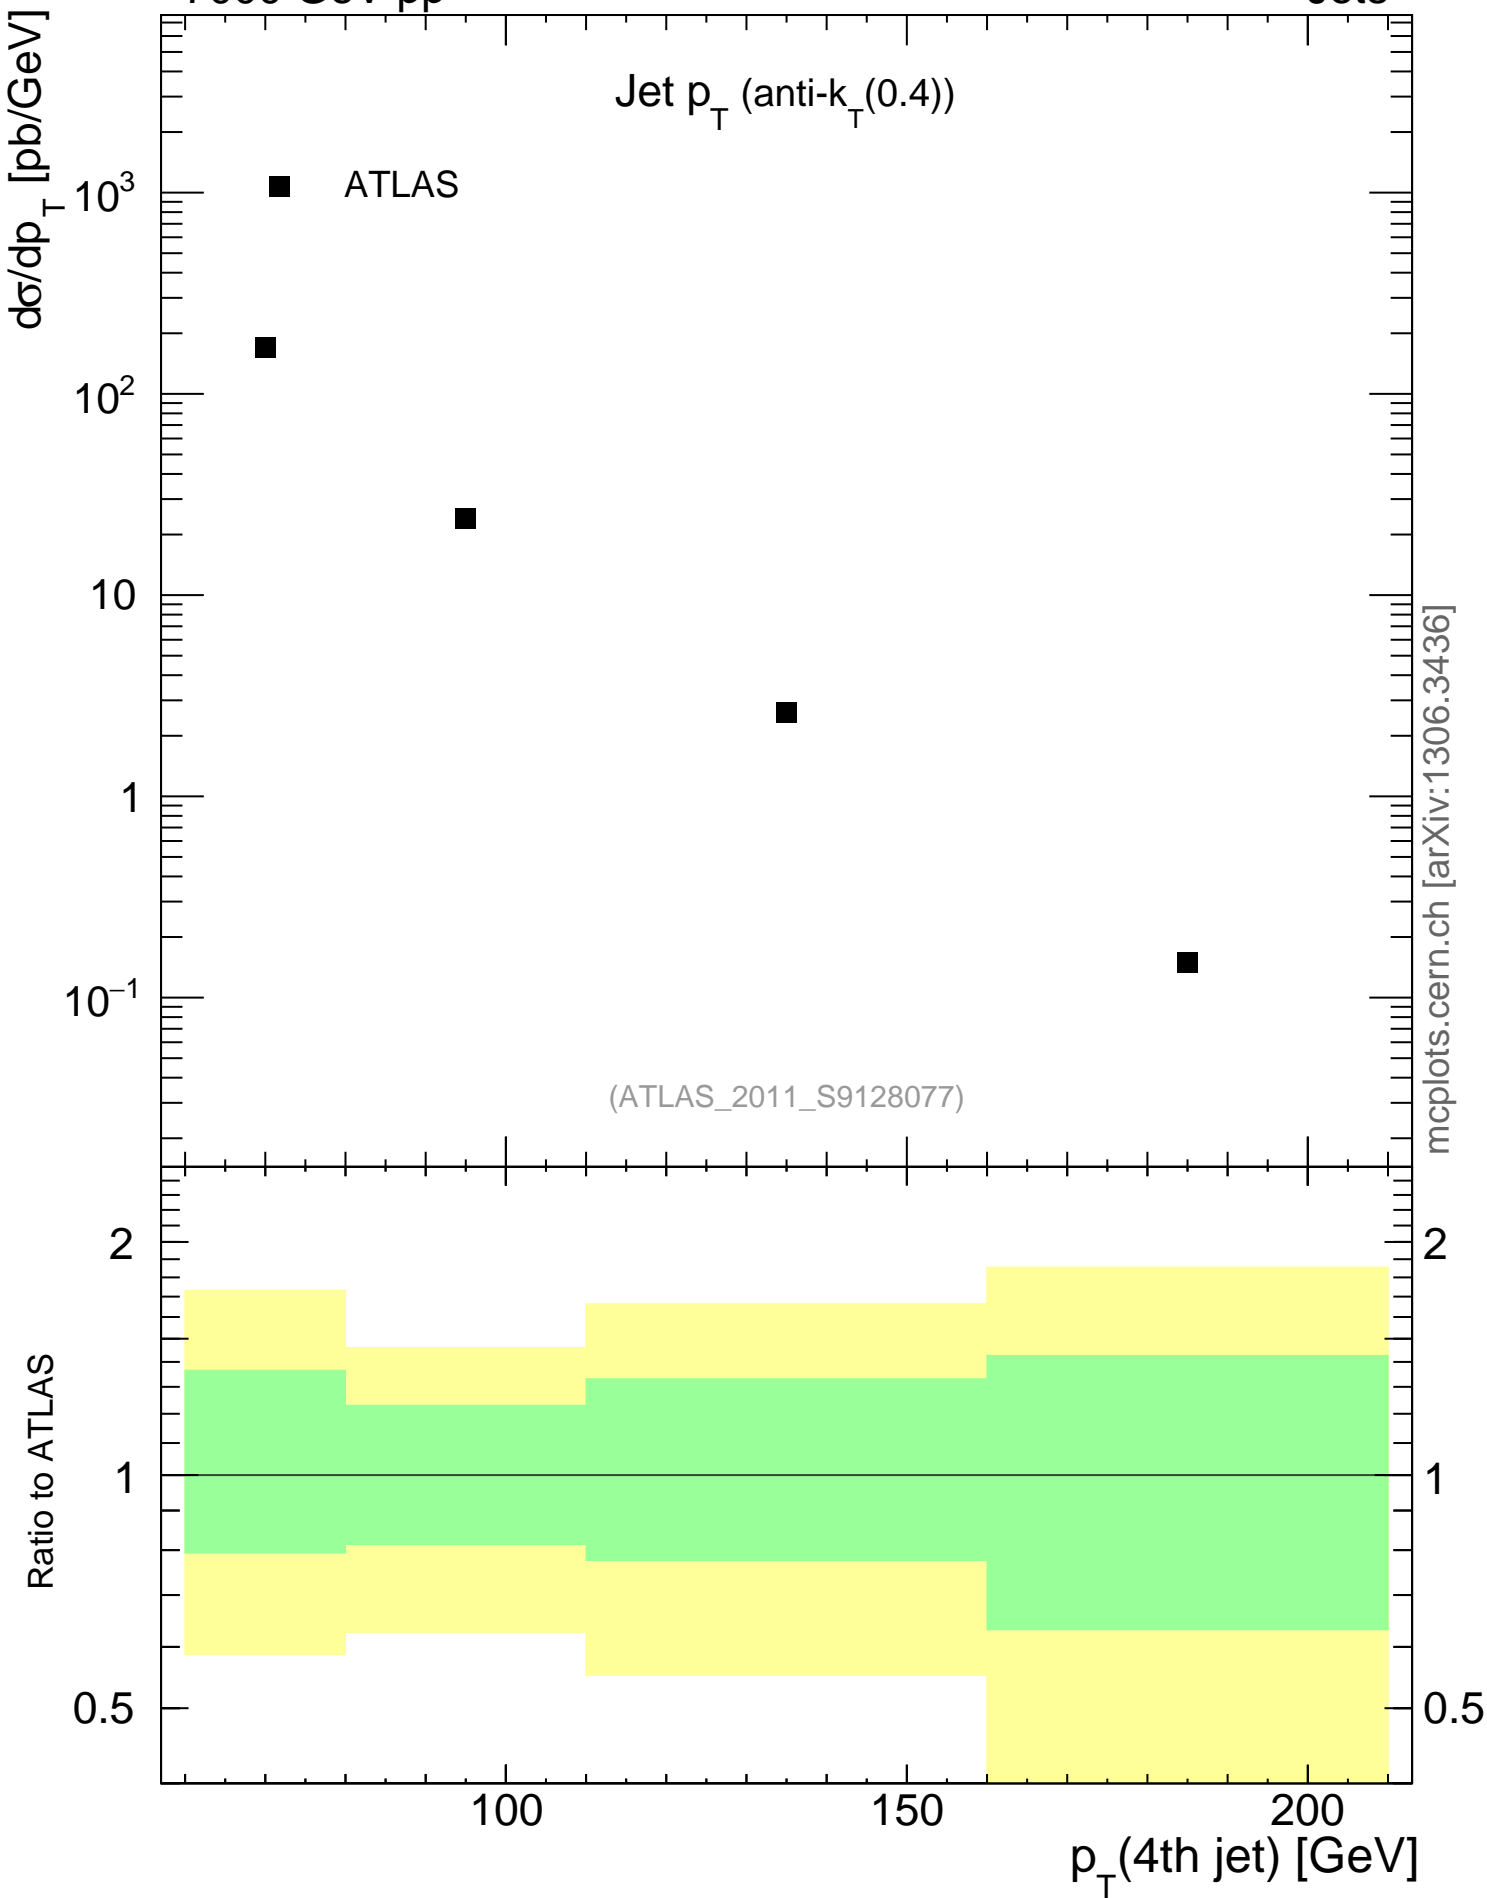

7000 GeV pp

Jets

Jet  $p_T$  (anti- $k_T(0.4)$ )

(ATLAS\_2011\_S9128077)

mcplots.cern.ch [arXiv:1306.3436]