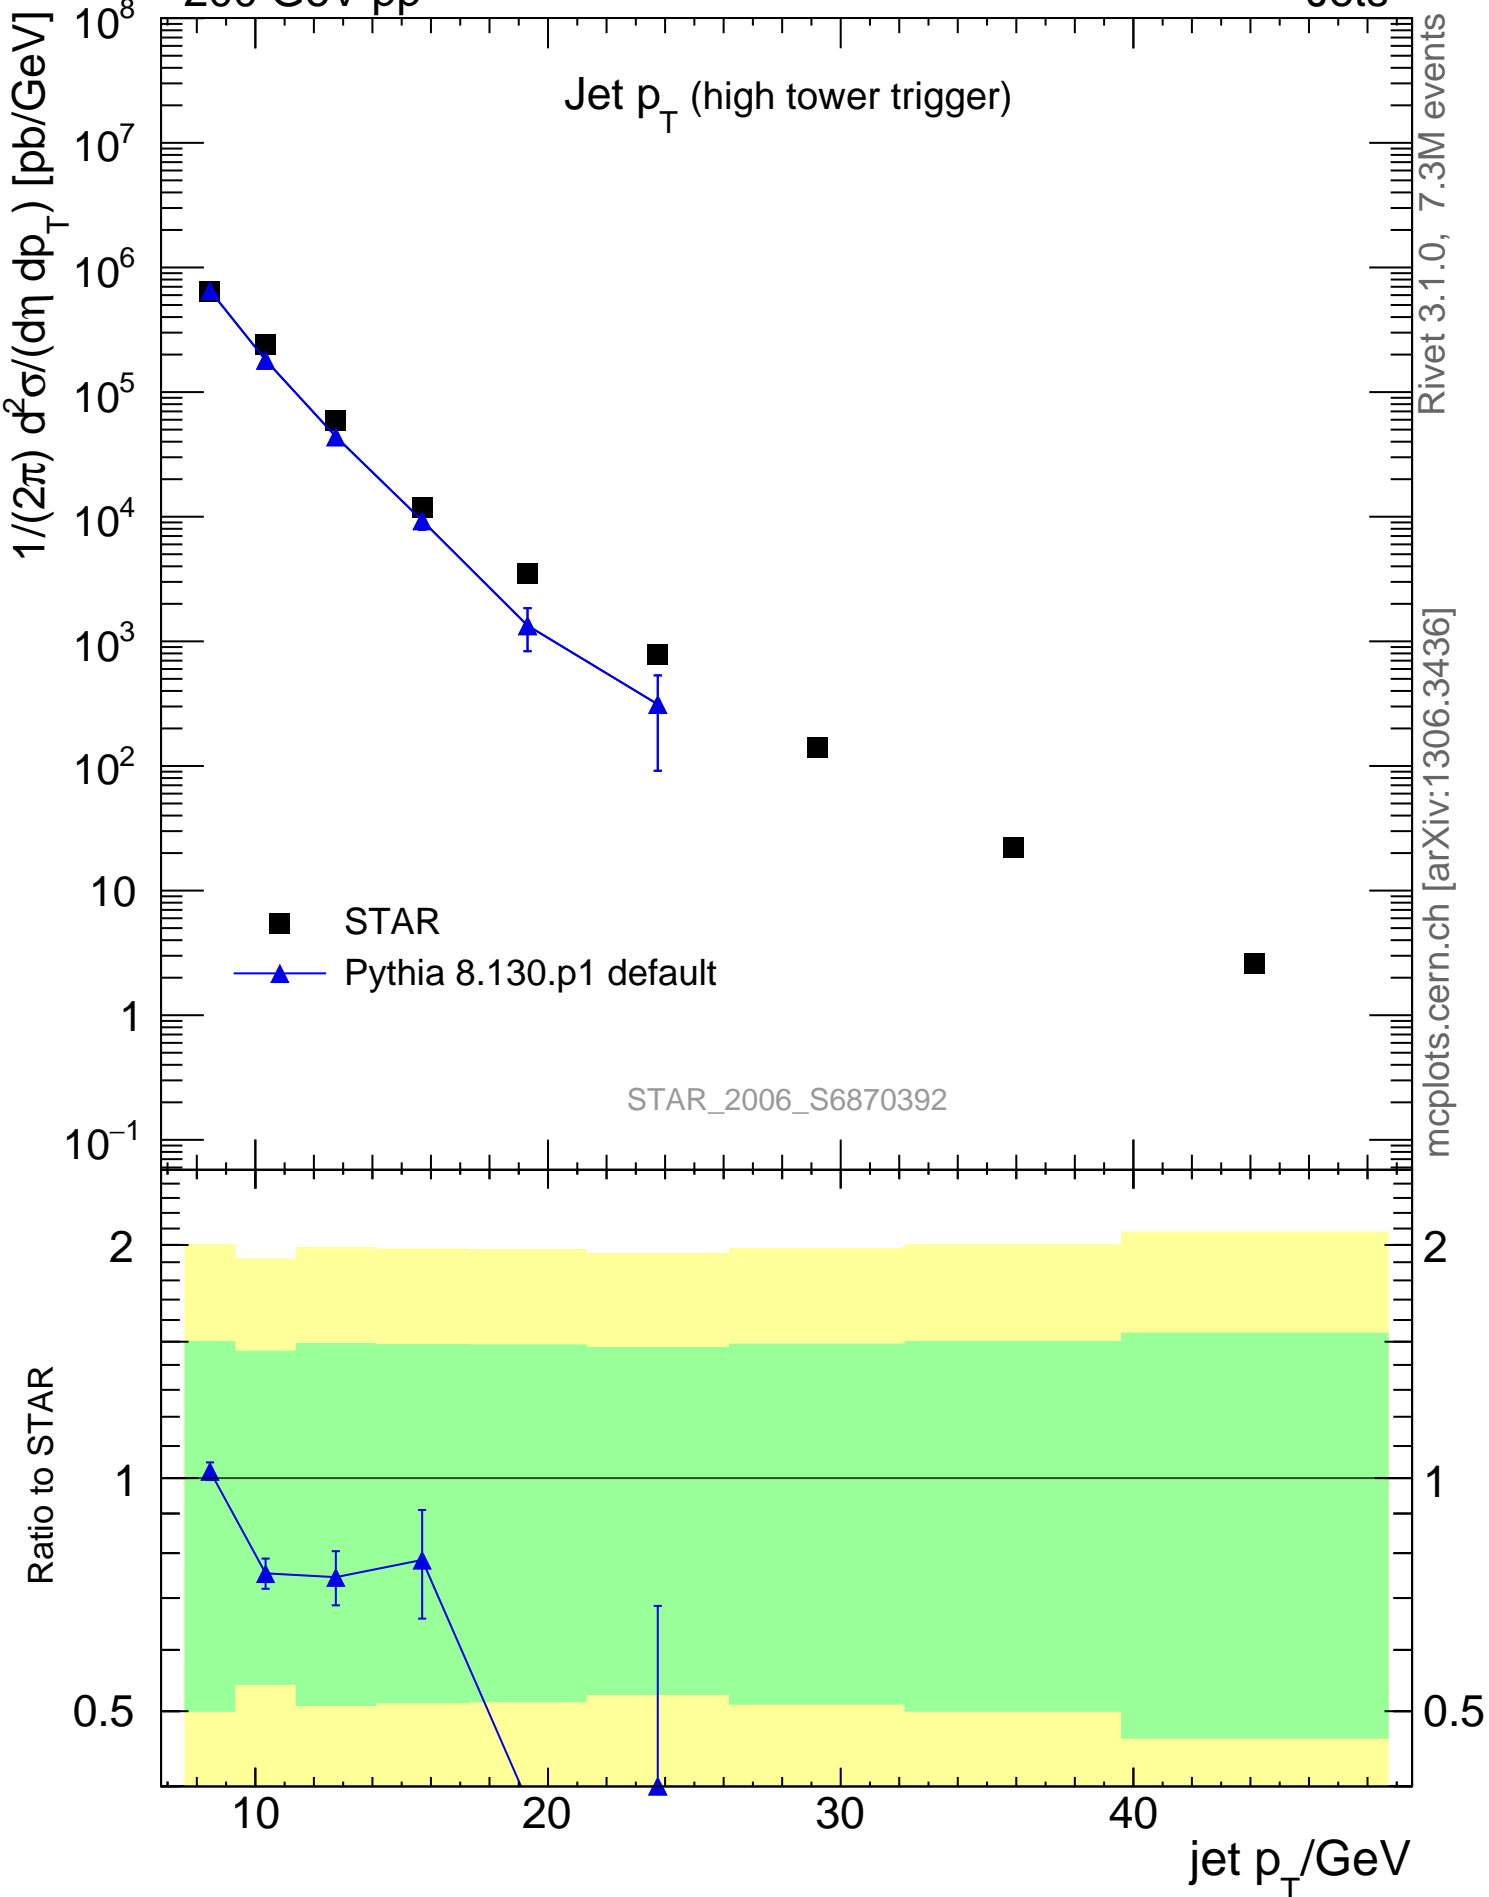

200 GeV pp

Jets

Jet  $p_T$  (high tower trigger)

Rivet 3.1.0, 7.3M events  
mcplots.cern.ch [arXiv:1306.3436]

STAR\_2006\_S6870392