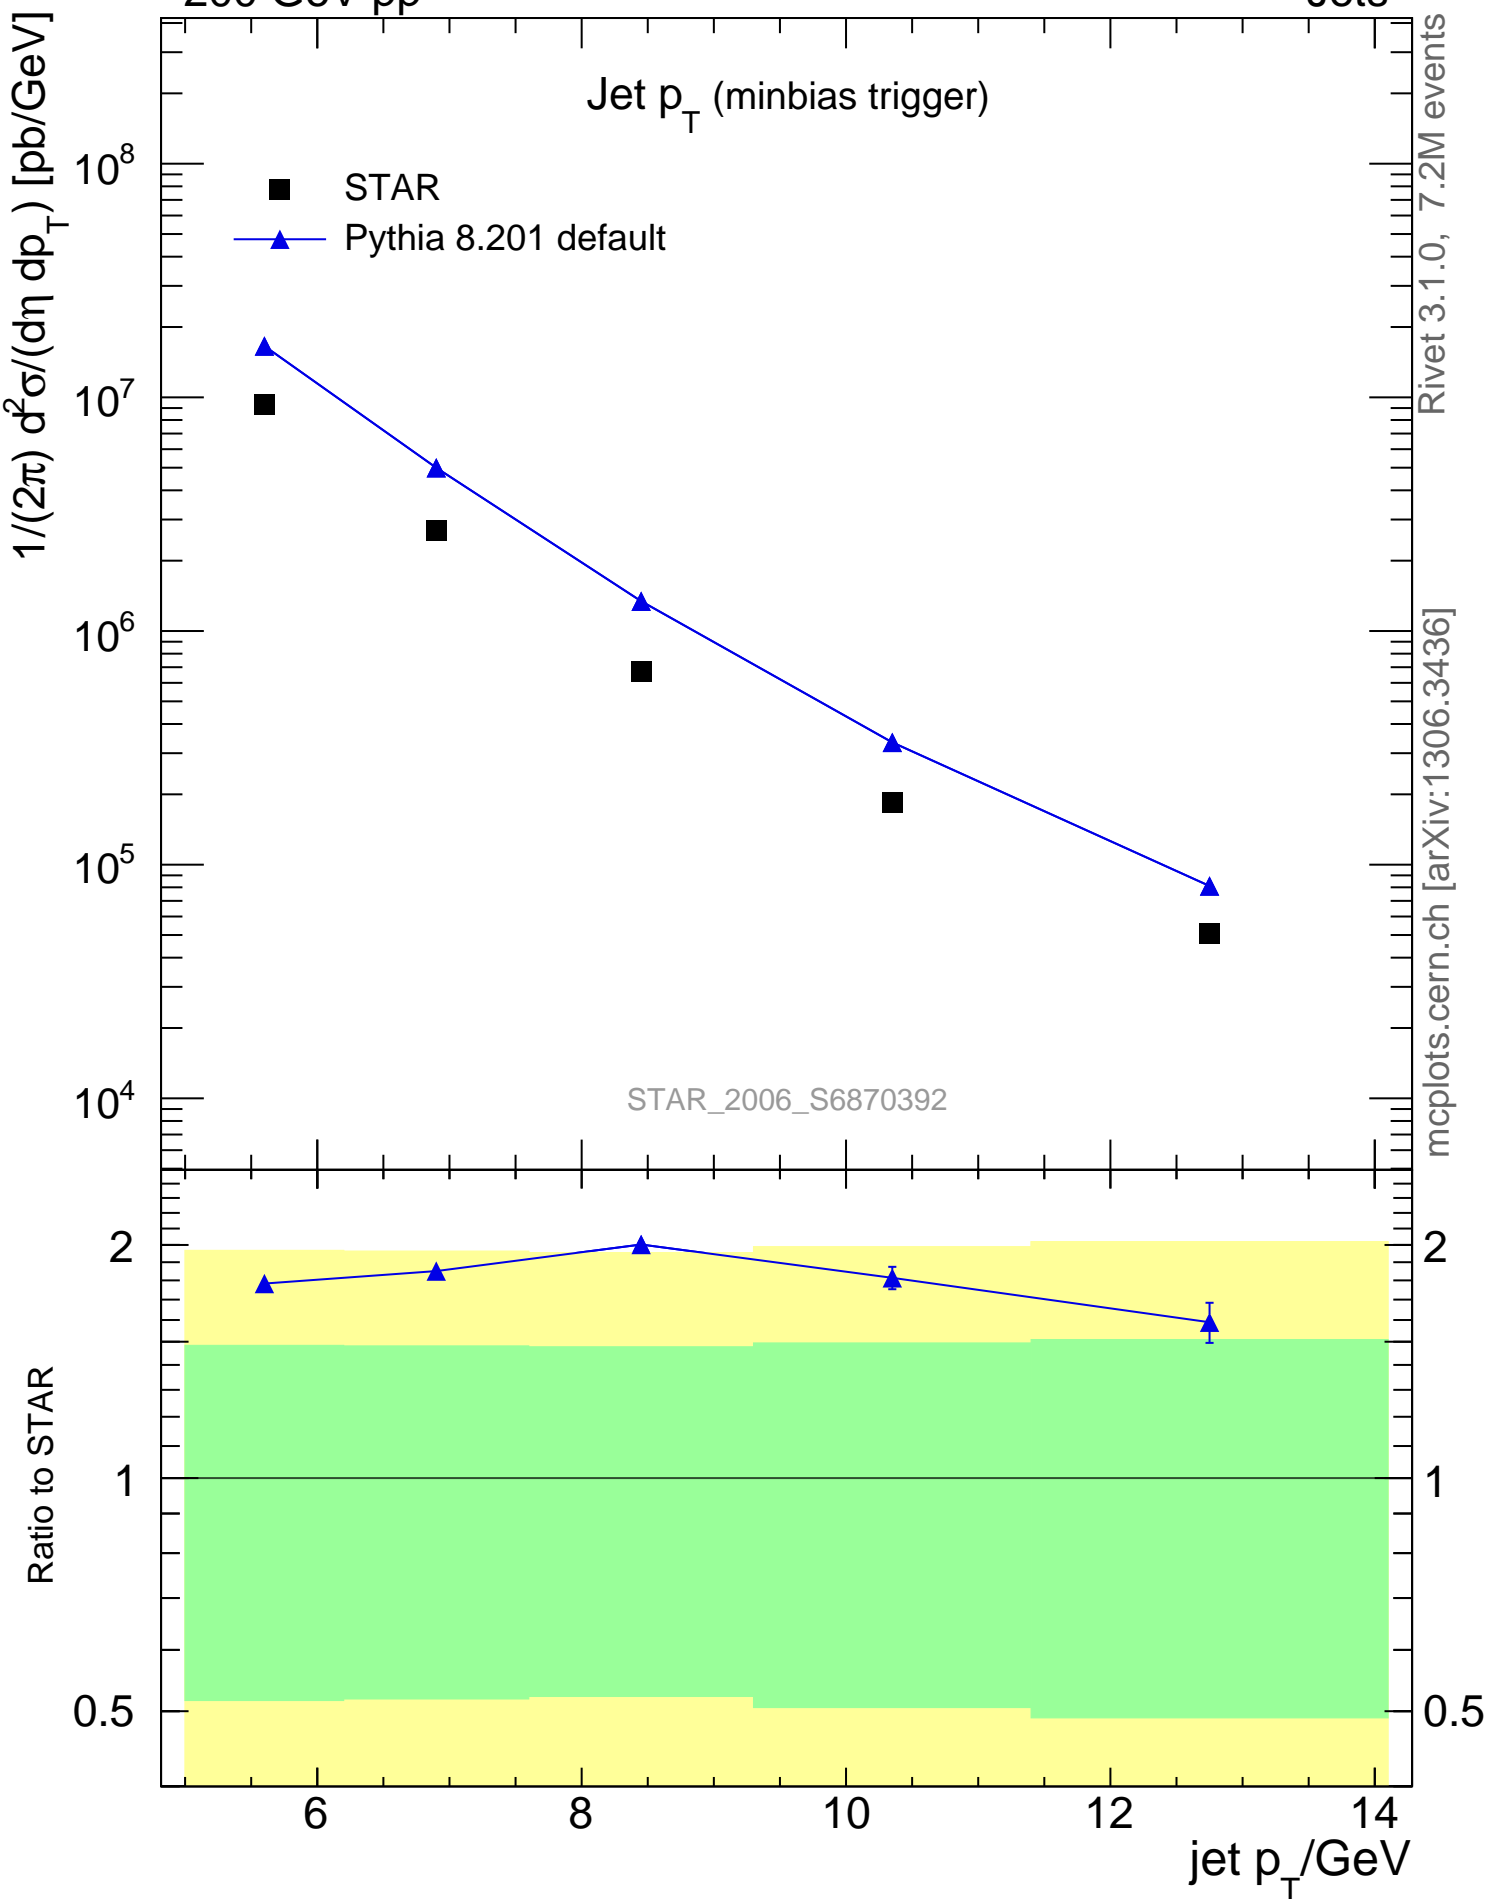

200 GeV pp

Jets

Jet  $p_T$  (minbias trigger)

Rivet 3.1.0, 7.2M events

mcplots.cern.ch [arXiv:1306.3436]