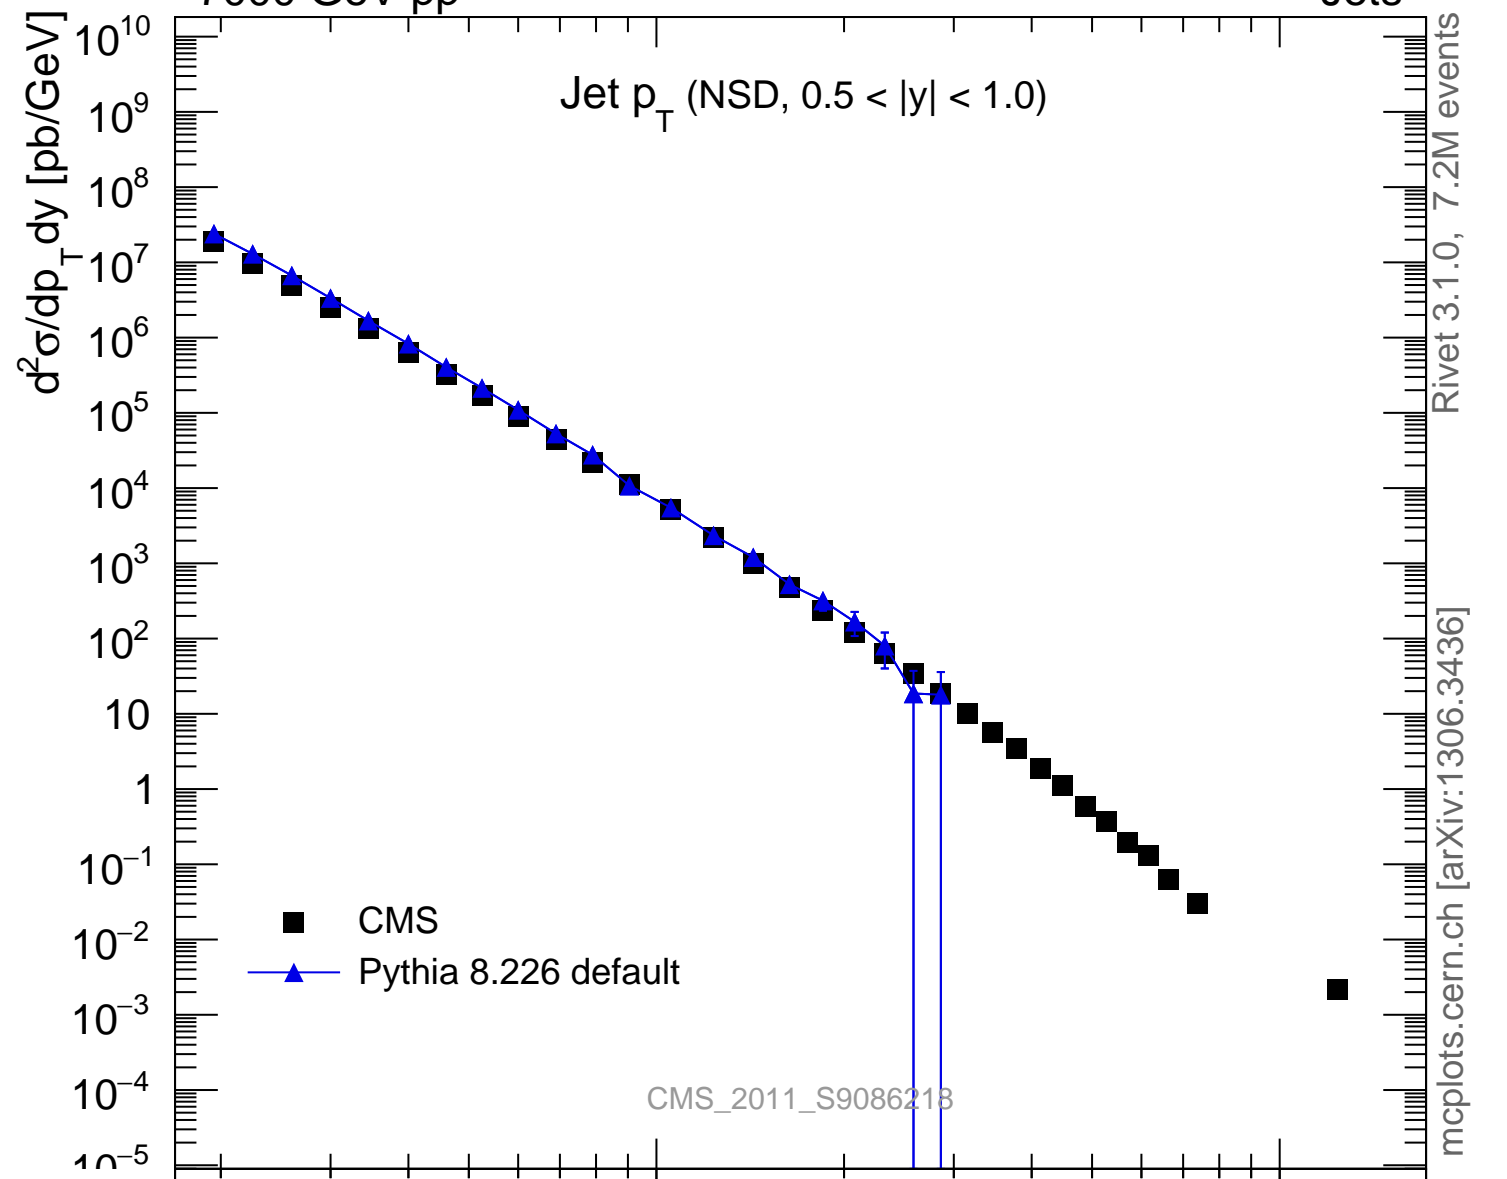

7000 GeV pp

Jets

Jet p_T (NSD, $0.5 < |y| < 1.0$)Rivet 3.1.0, 7.2M events
mcplots.cern.ch [arXiv:1306.3436]