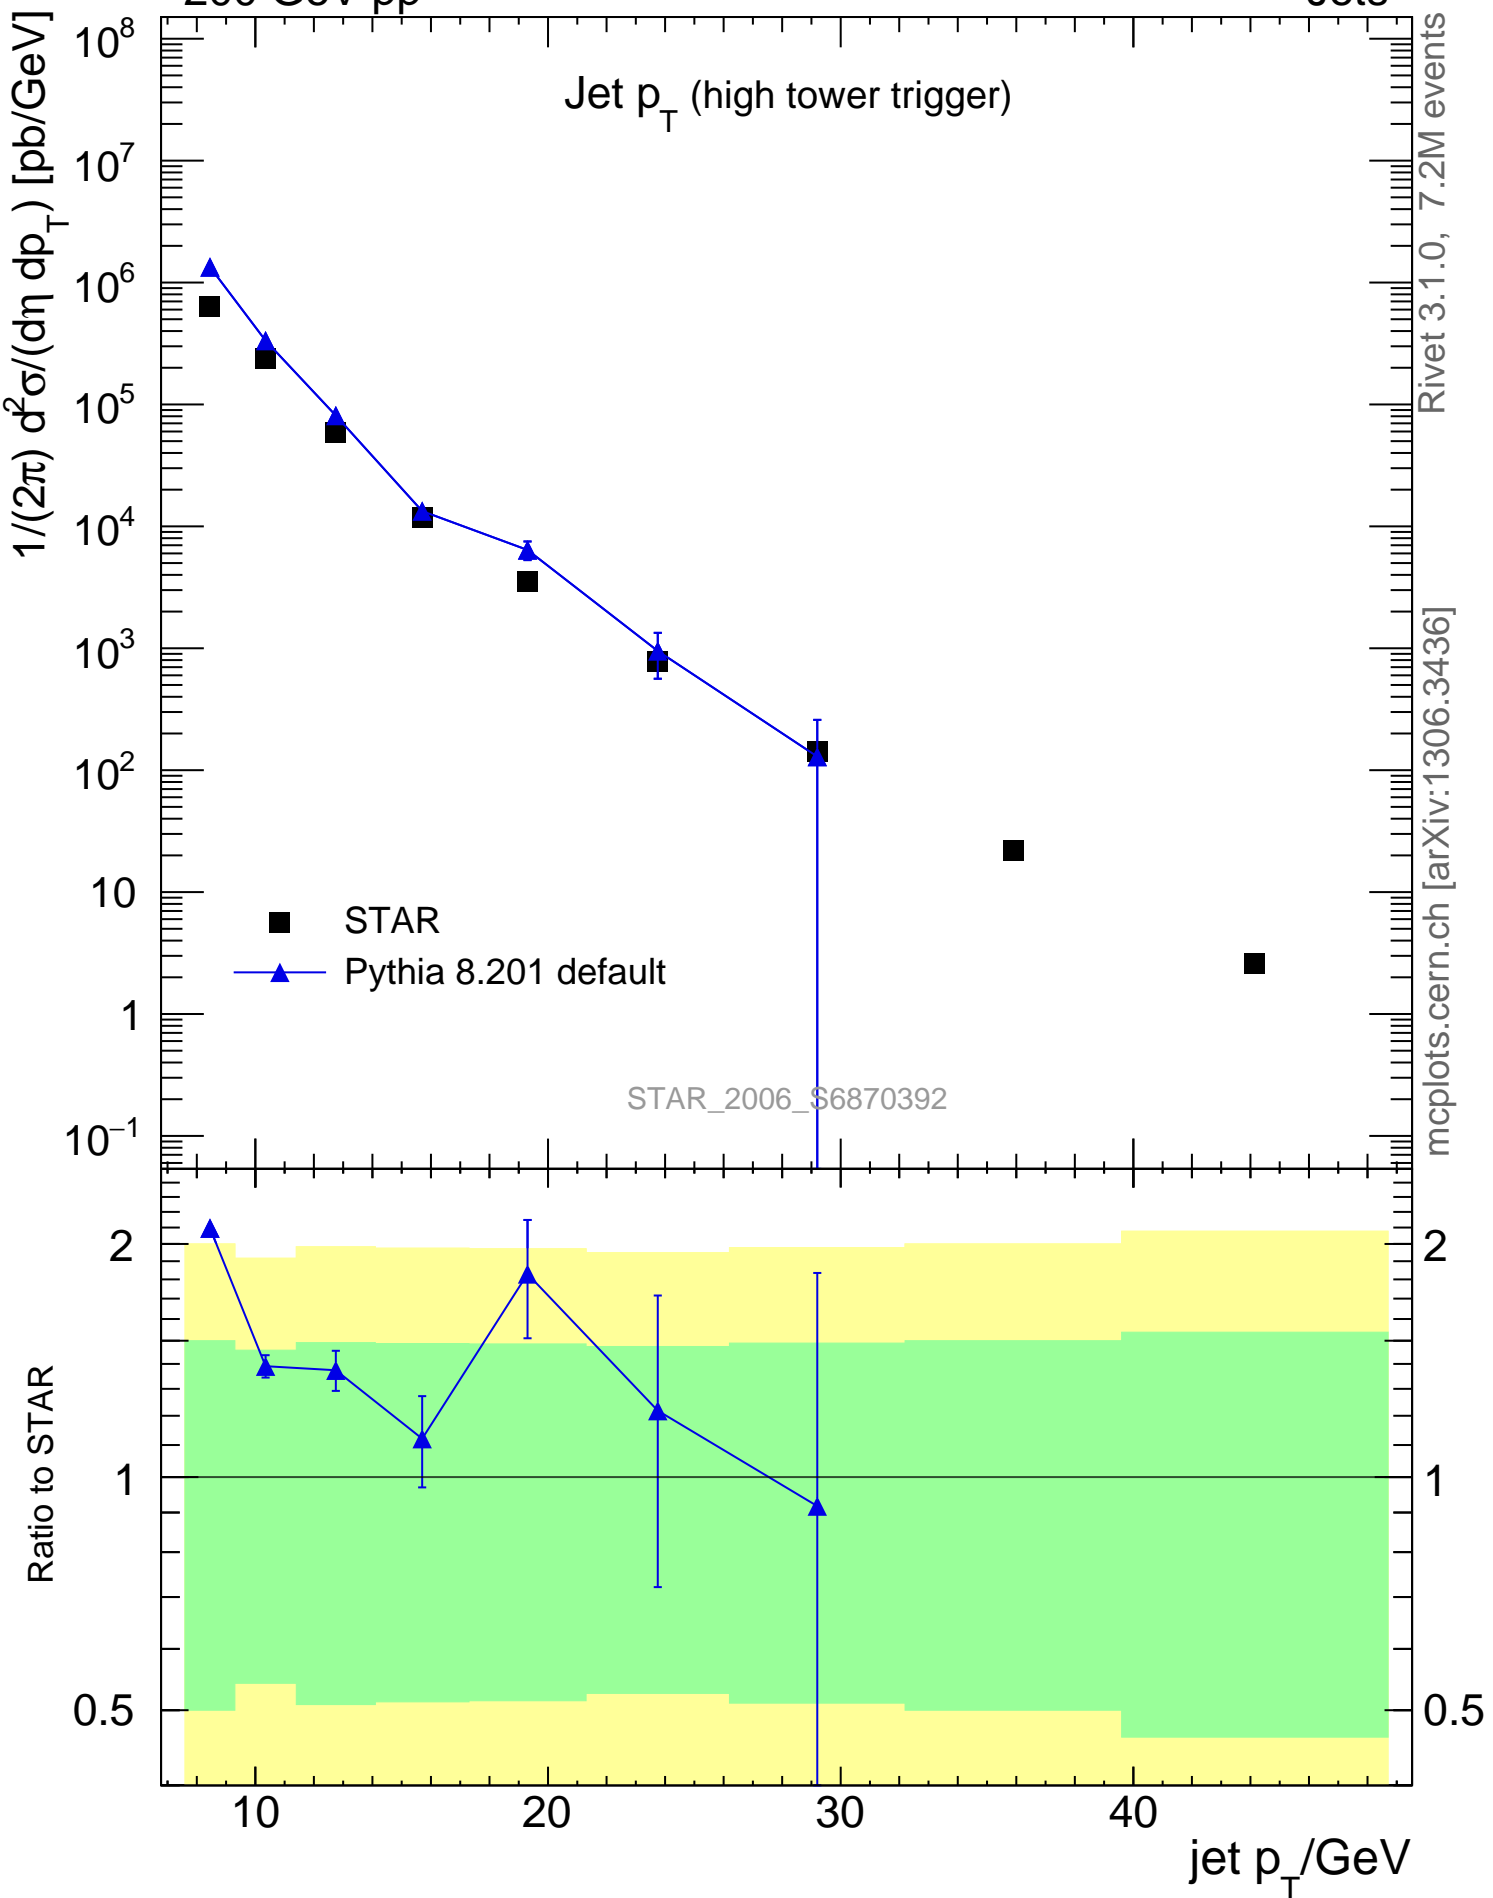

200 GeV pp

Jets

Jet p_T (high tower trigger)

Rivet 3.1.0, 7.2M events
mcplots.cern.ch [arXiv:1306.3436]