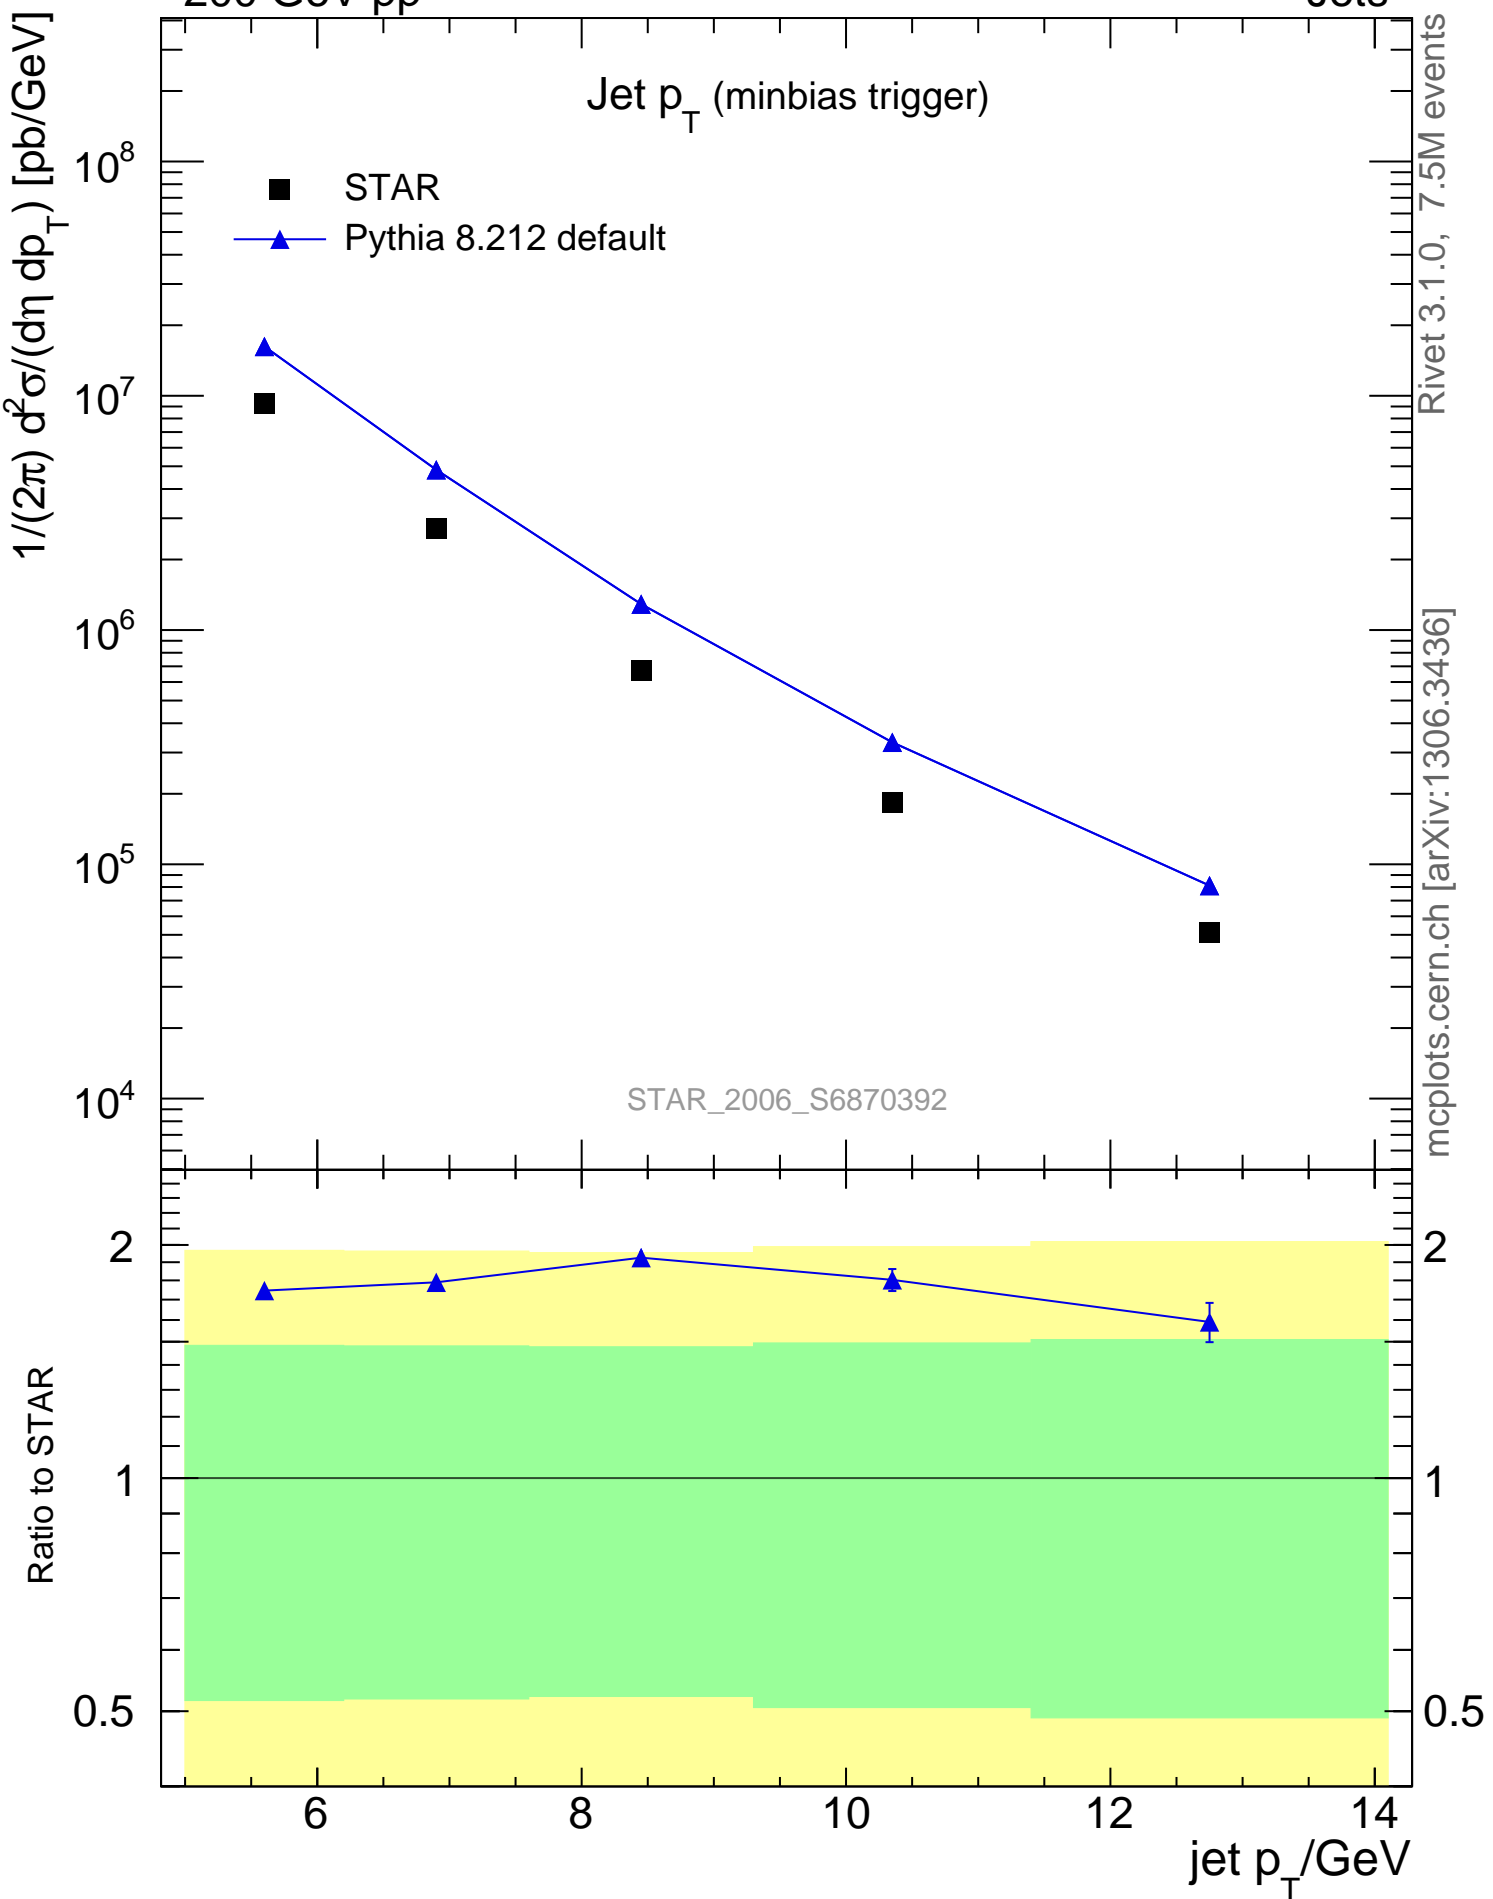

200 GeV pp

Jets

Jet p_T (minbias trigger)

Rivet 3.1.0, 7.5M events

mcplots.cern.ch [arXiv:1306.3436]

2

1

0.5

jet p_T /GeV