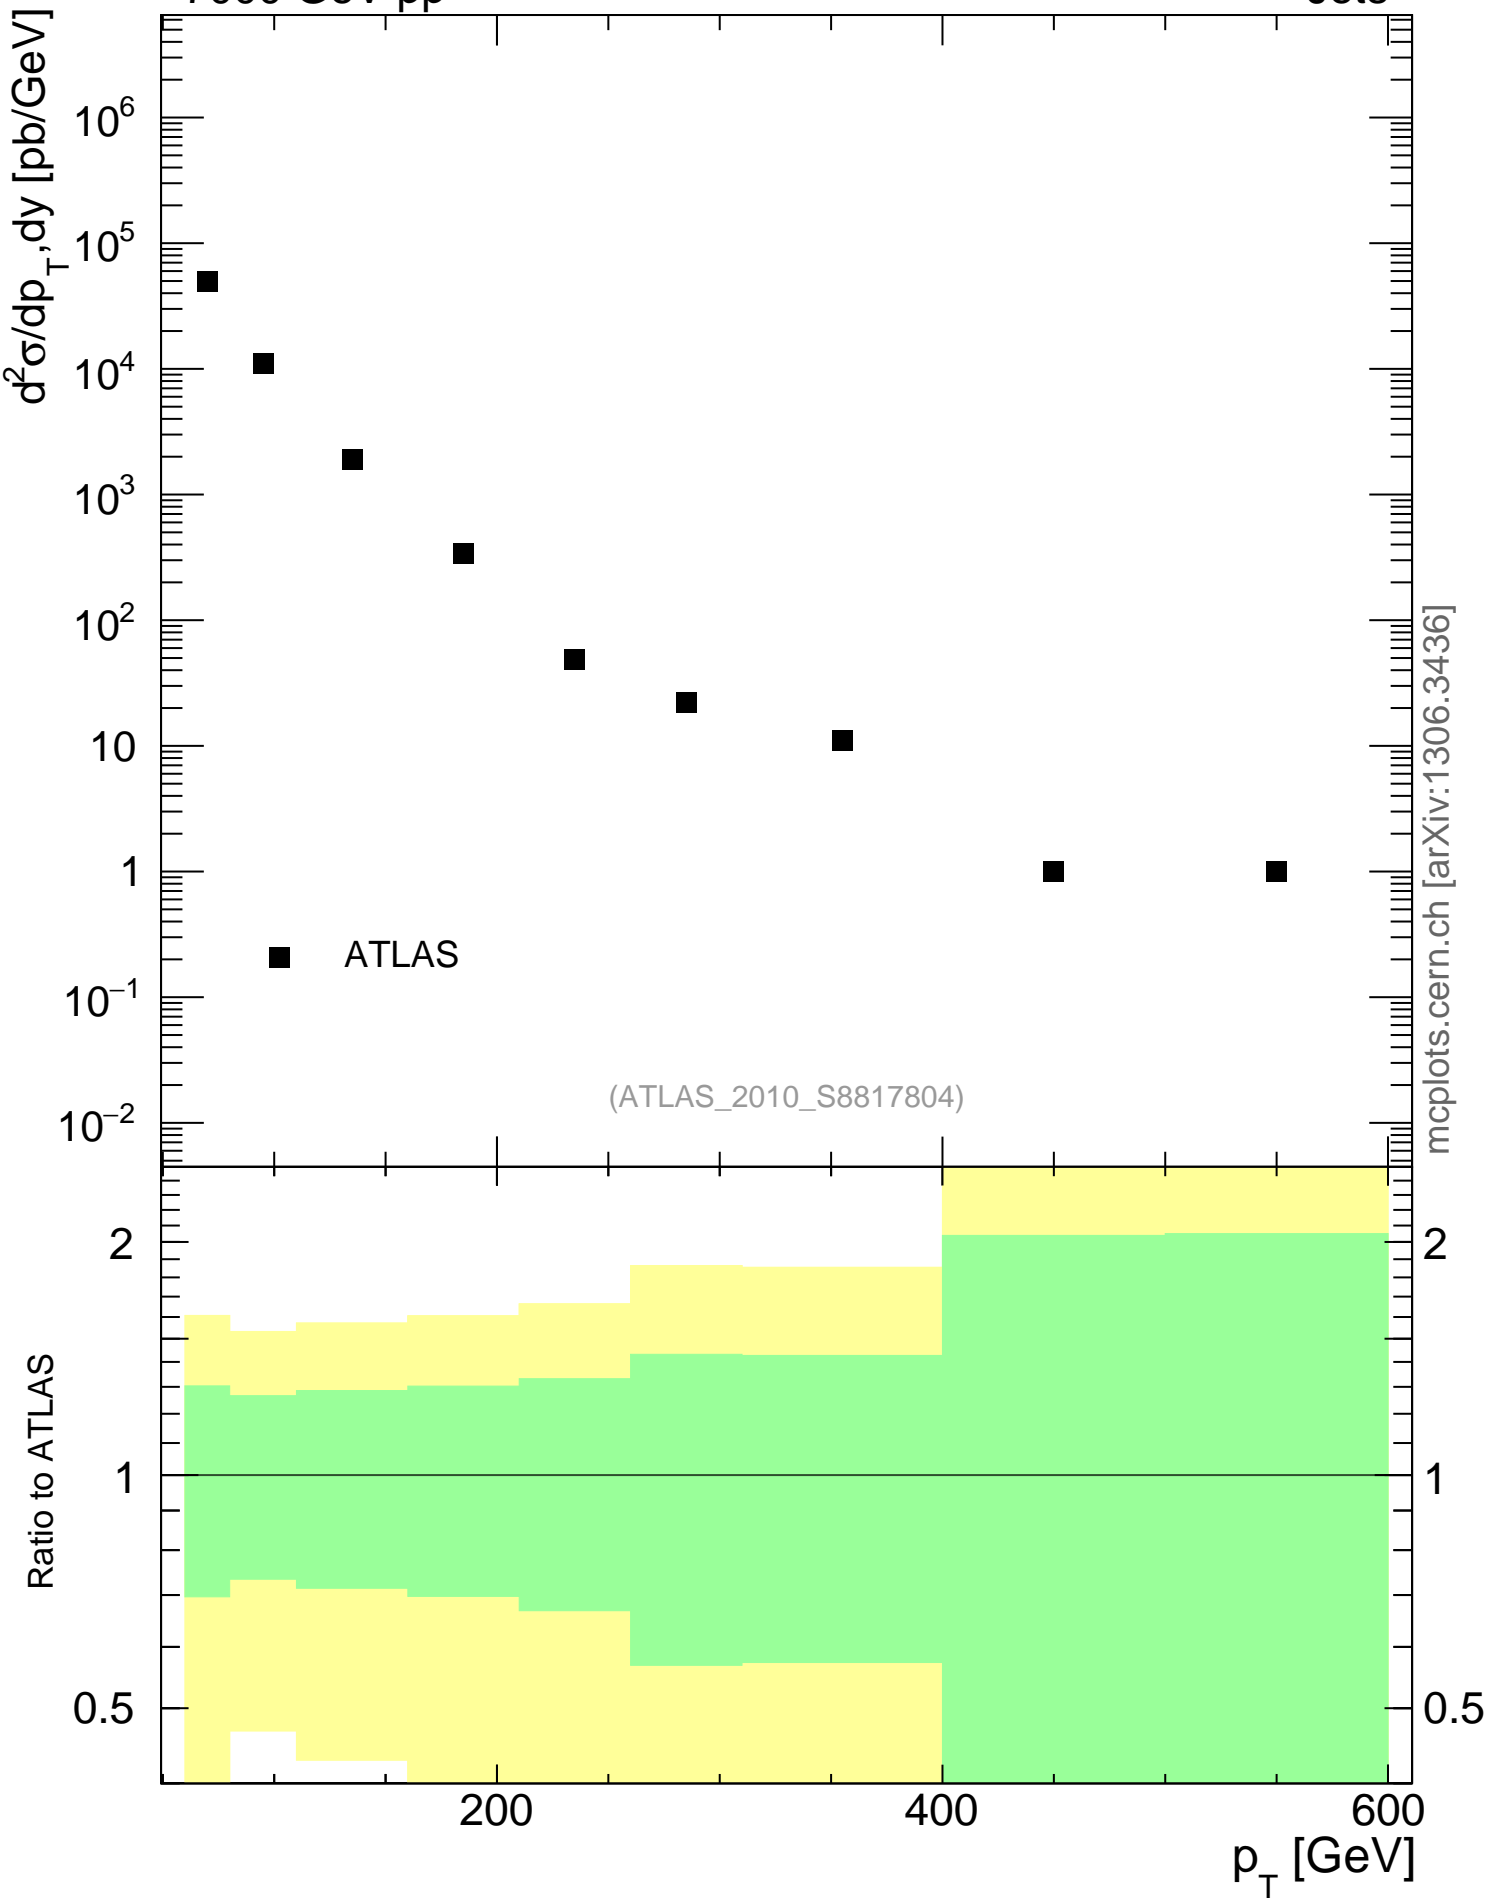

7000 GeV pp

Jets

mcplots.cern.ch [arXiv:1306.3436]

(ATLAS\_2010\_S8817804)

ATLAS

Ratio to ATLAS

$p_T$  [GeV]