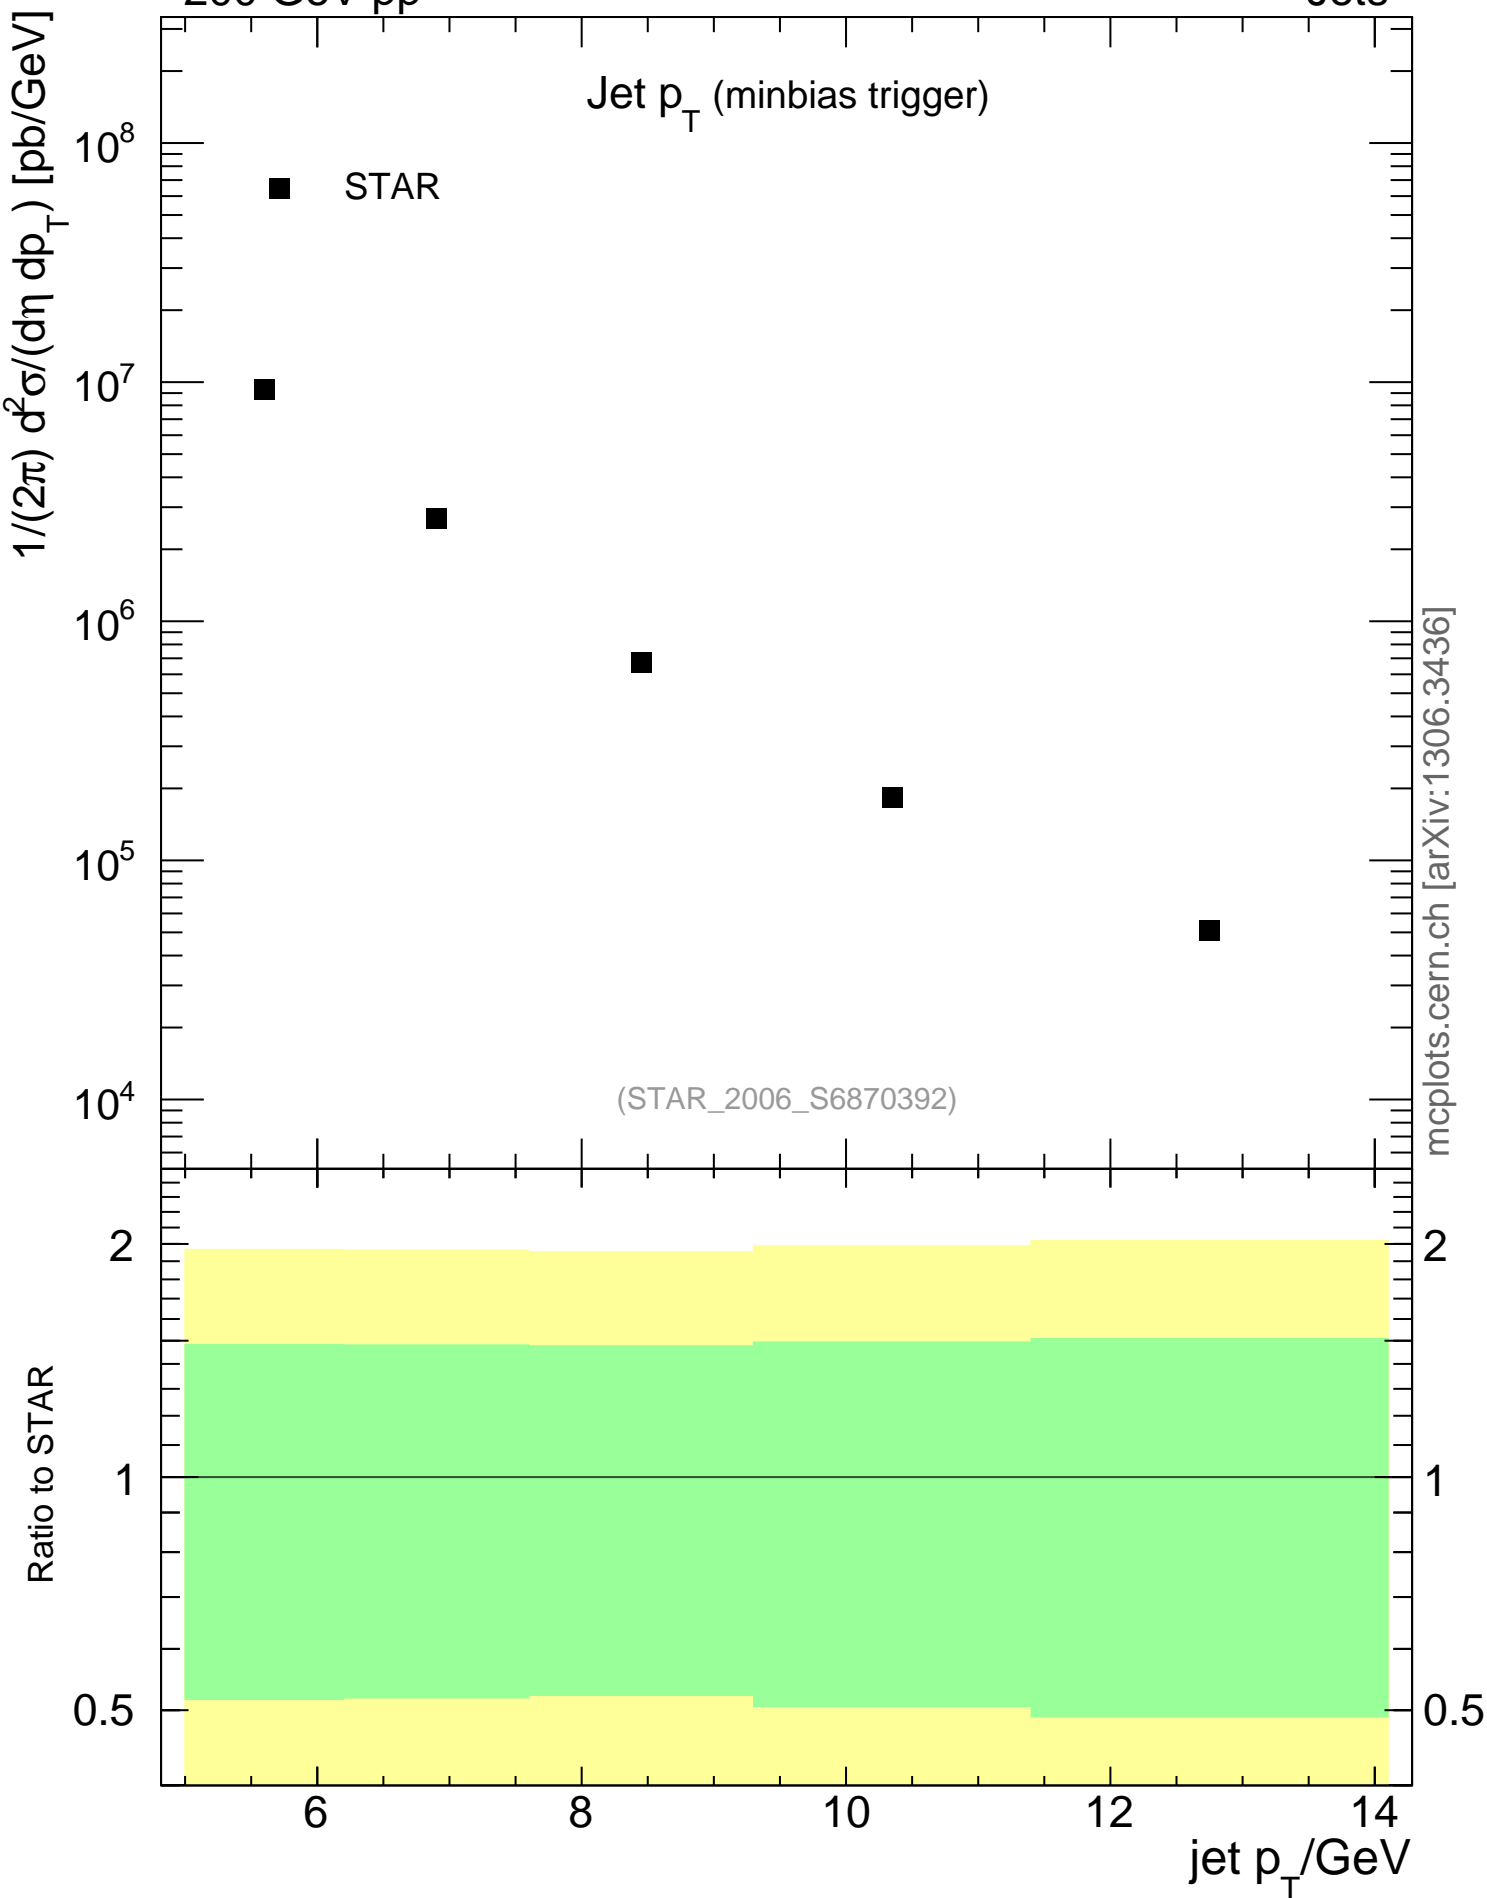

200 GeV pp

Jets

Jet p_T (minbias trigger)

mcplots.cern.ch [arXiv:1306.3436]