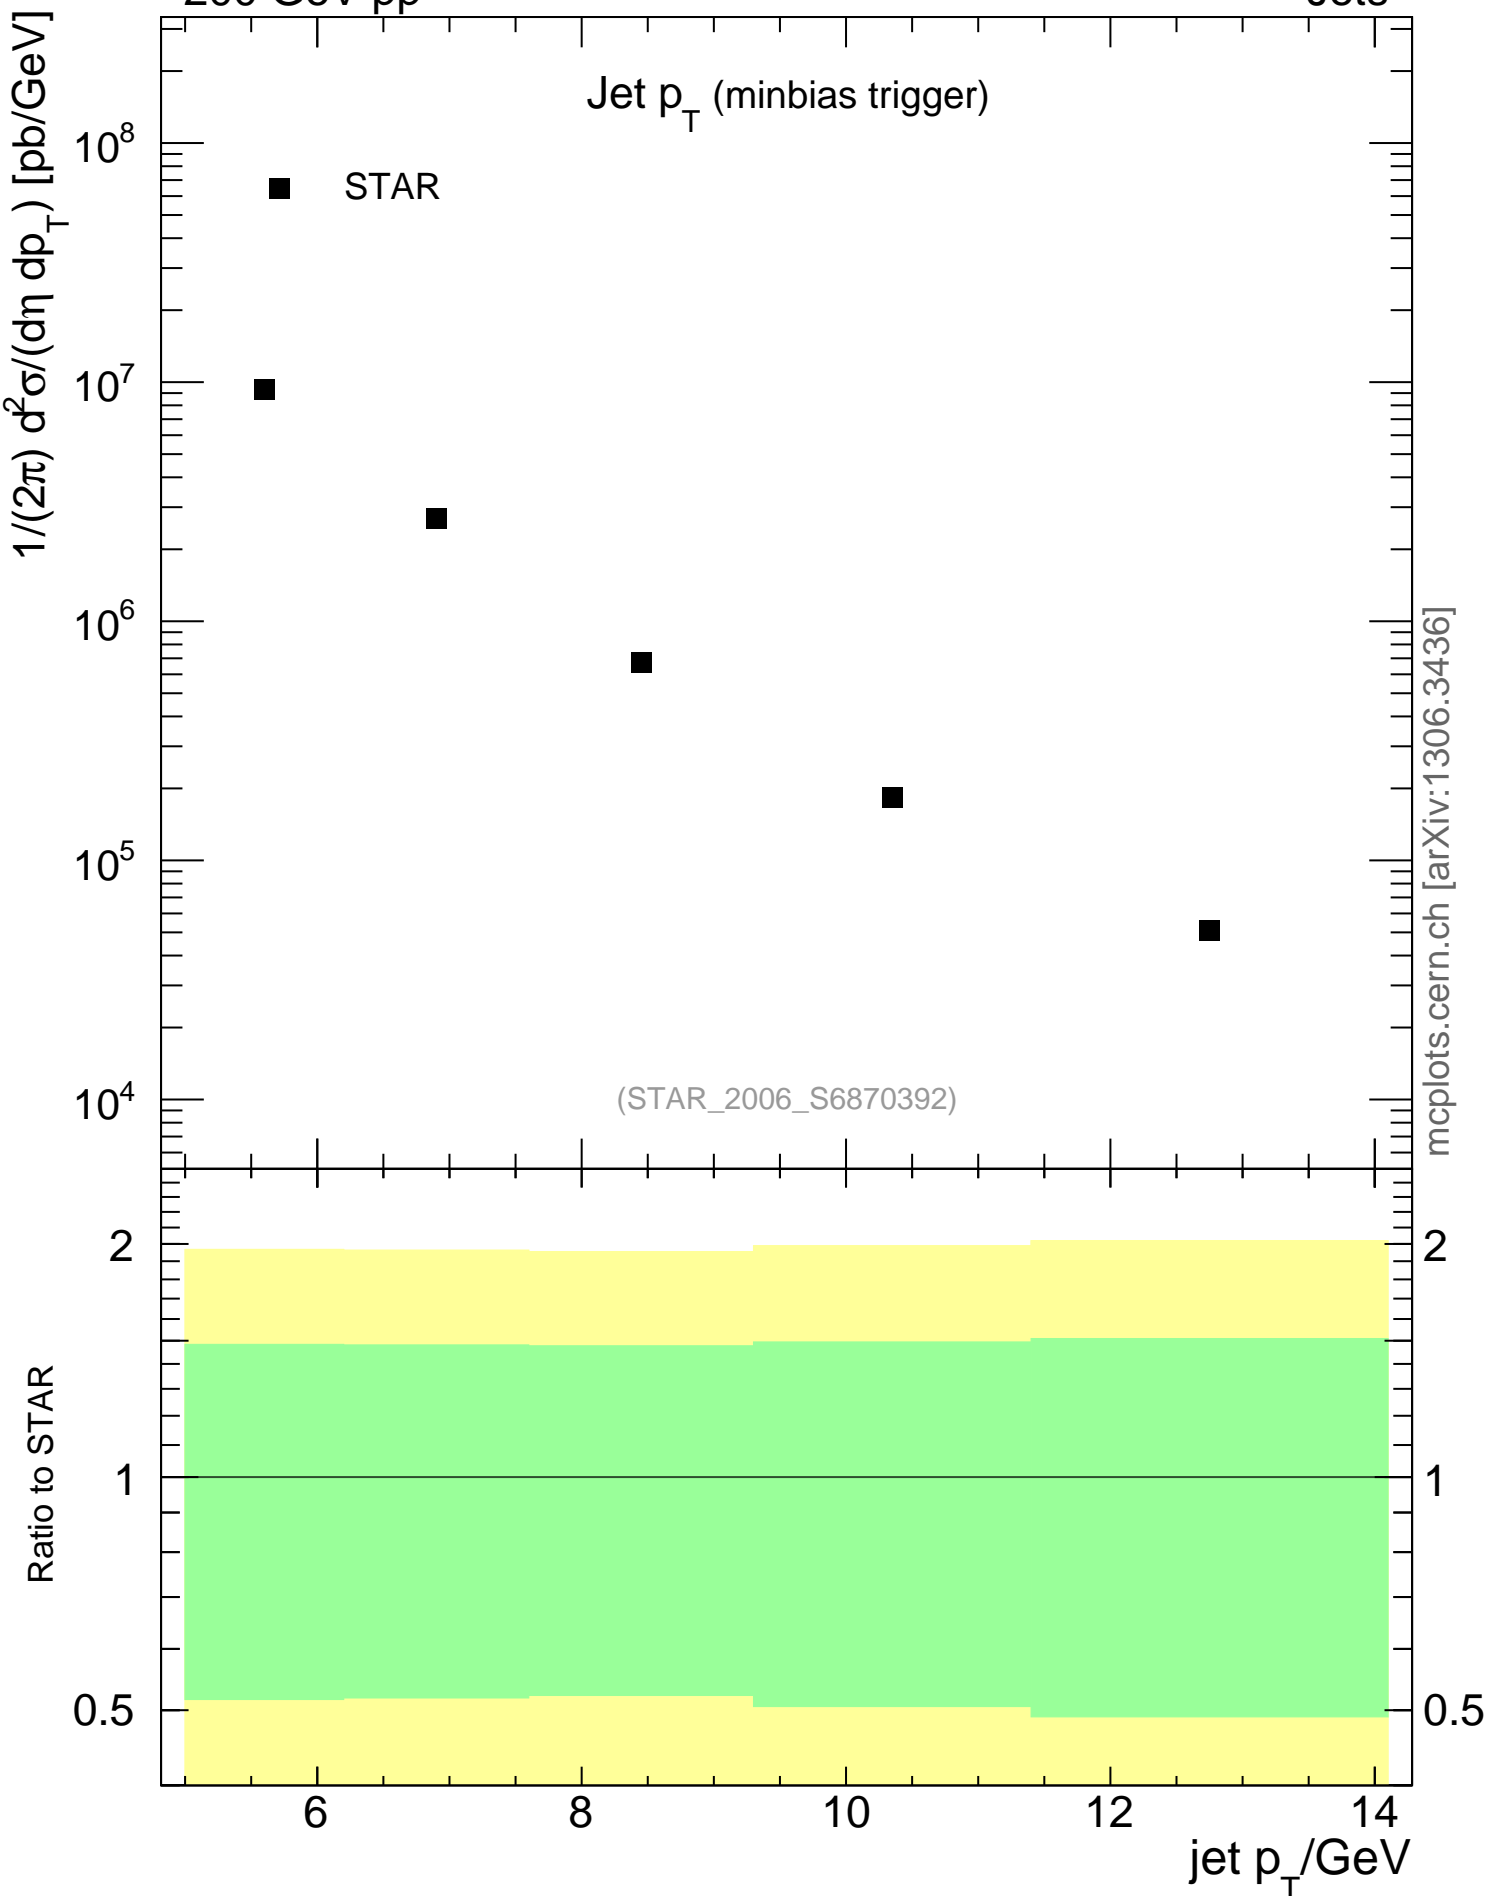

200 GeV pp

Jets

Jet p_T (minbias trigger)

mcplots.cern.ch [arXiv:1306.3436]