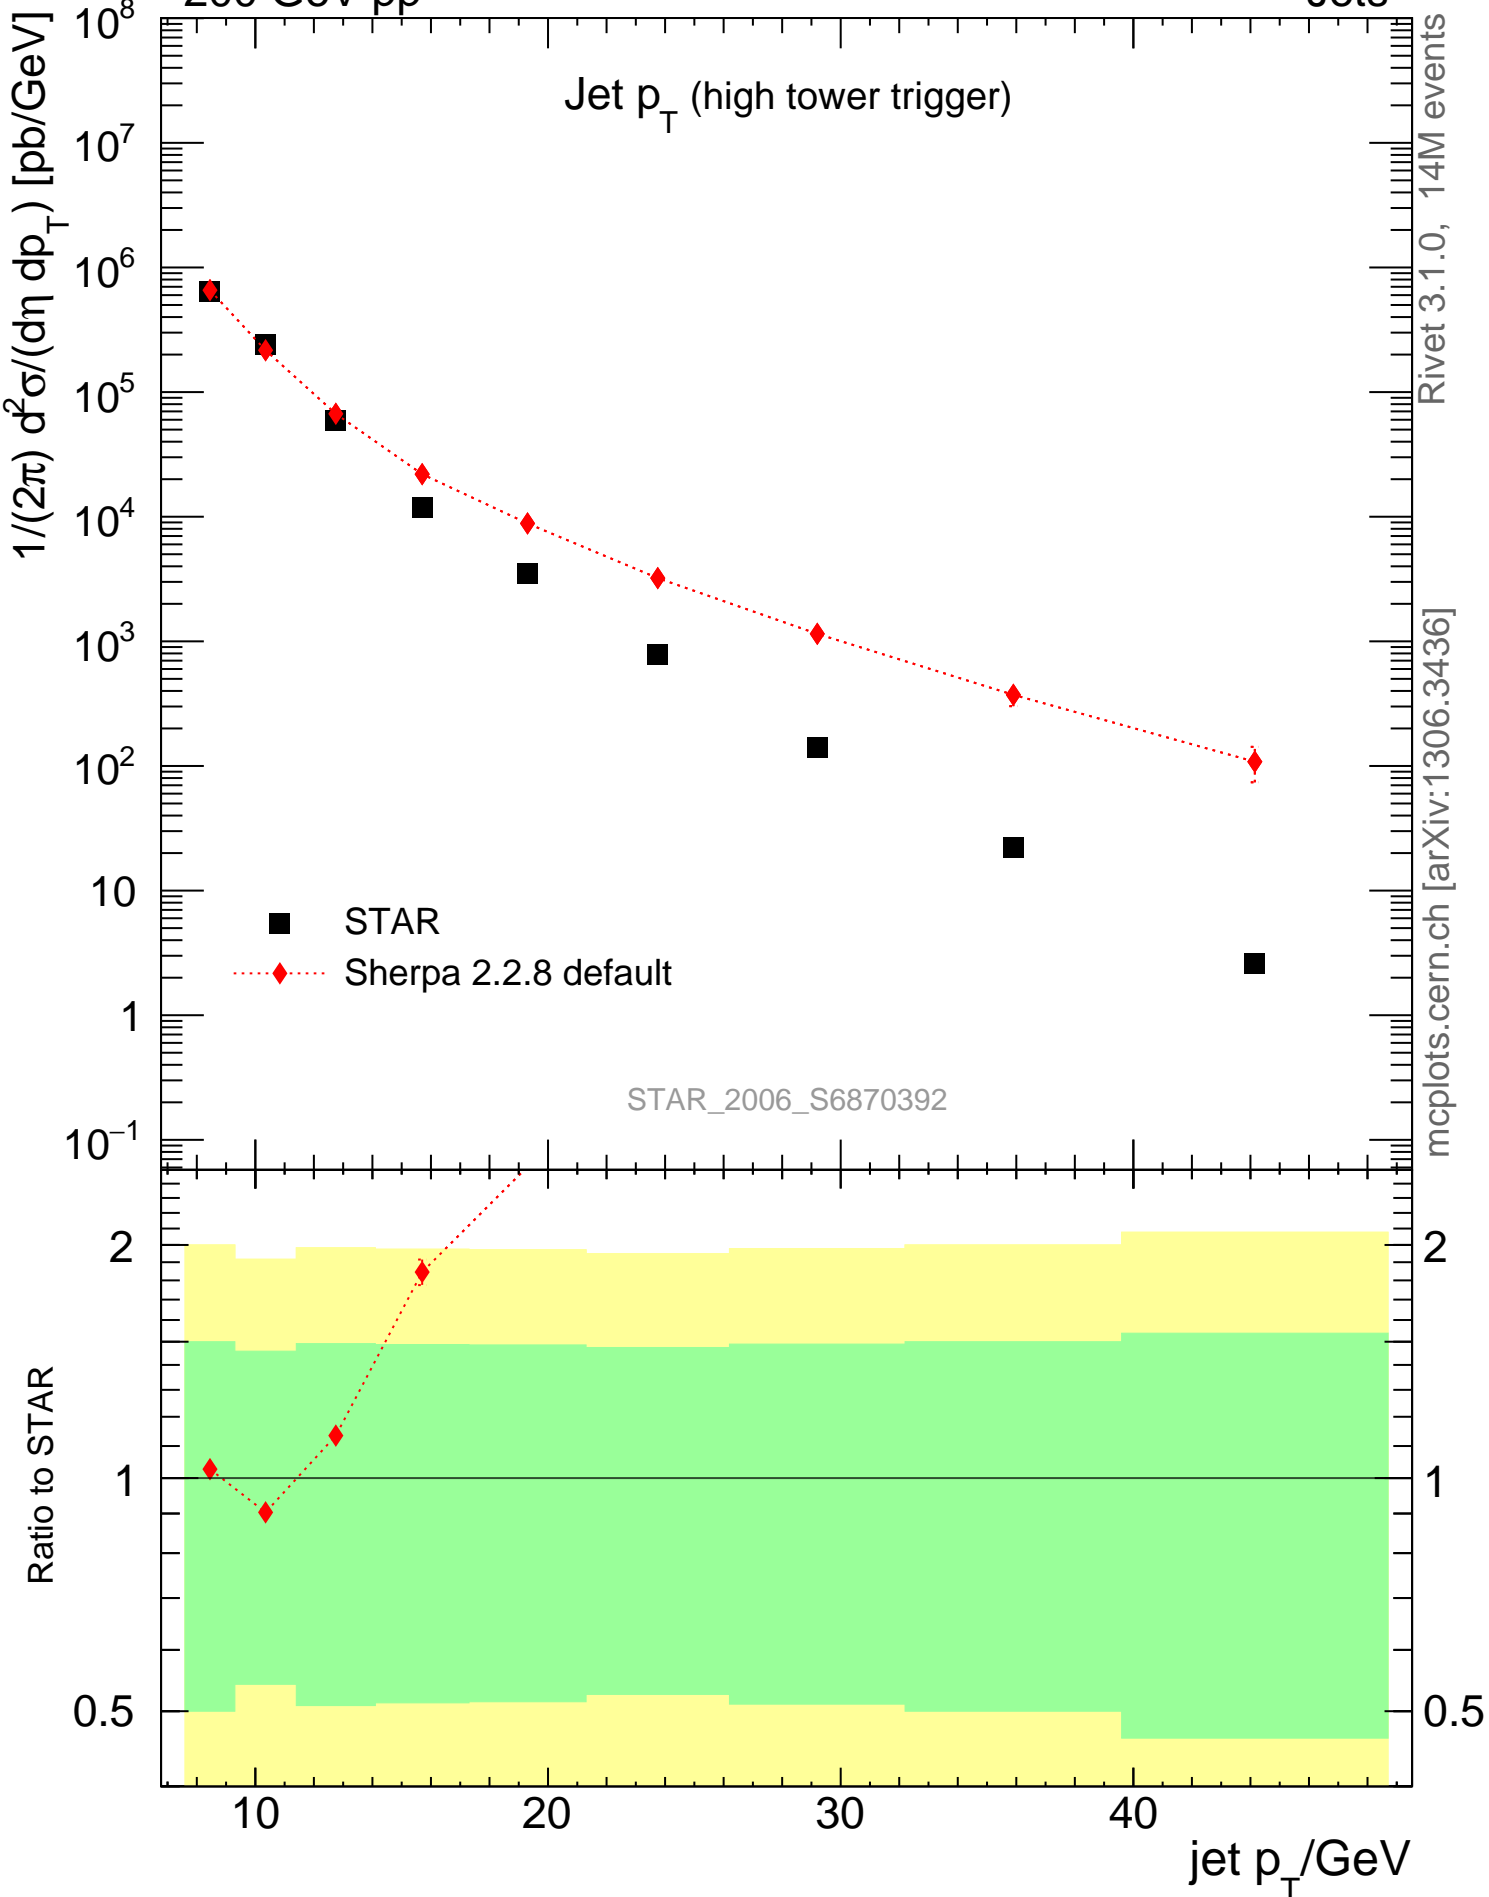

200 GeV pp

Jets

Jet  $p_T$  (high tower trigger)

Rivet 3.1.0, 14M events  
mcplots.cern.ch [arXiv:1306.3436]

STAR\_2006\_S6870392