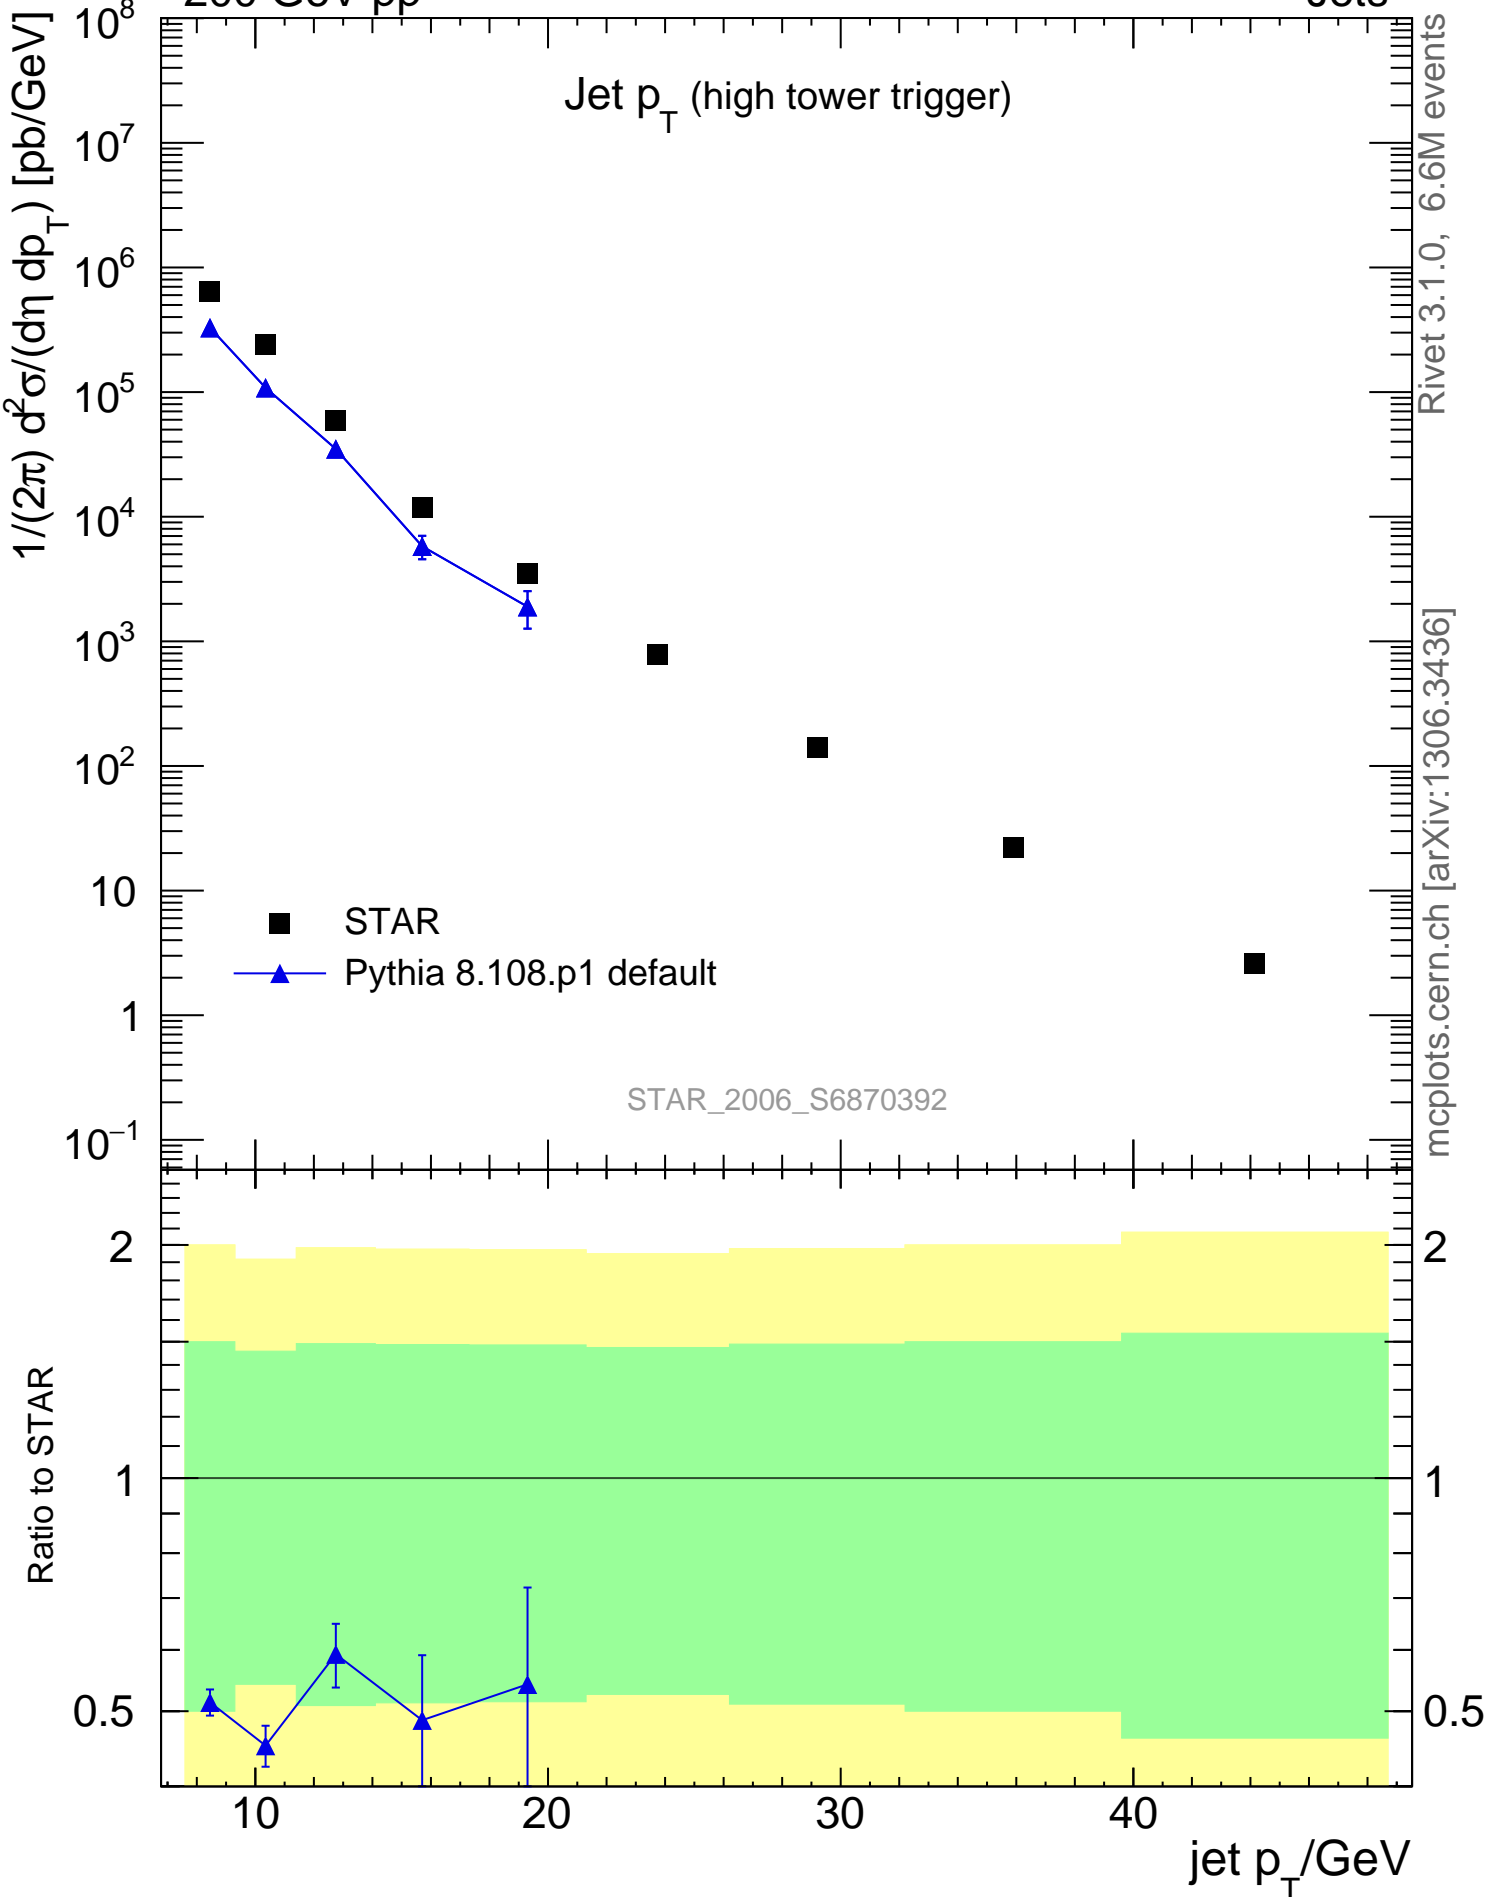

200 GeV pp

Jets

Jet p_T (high tower trigger)

Rivet 3.1.0, 6.6M events
mcplots.cern.ch [arXiv:1306.3436]

STAR_2006_S6870392