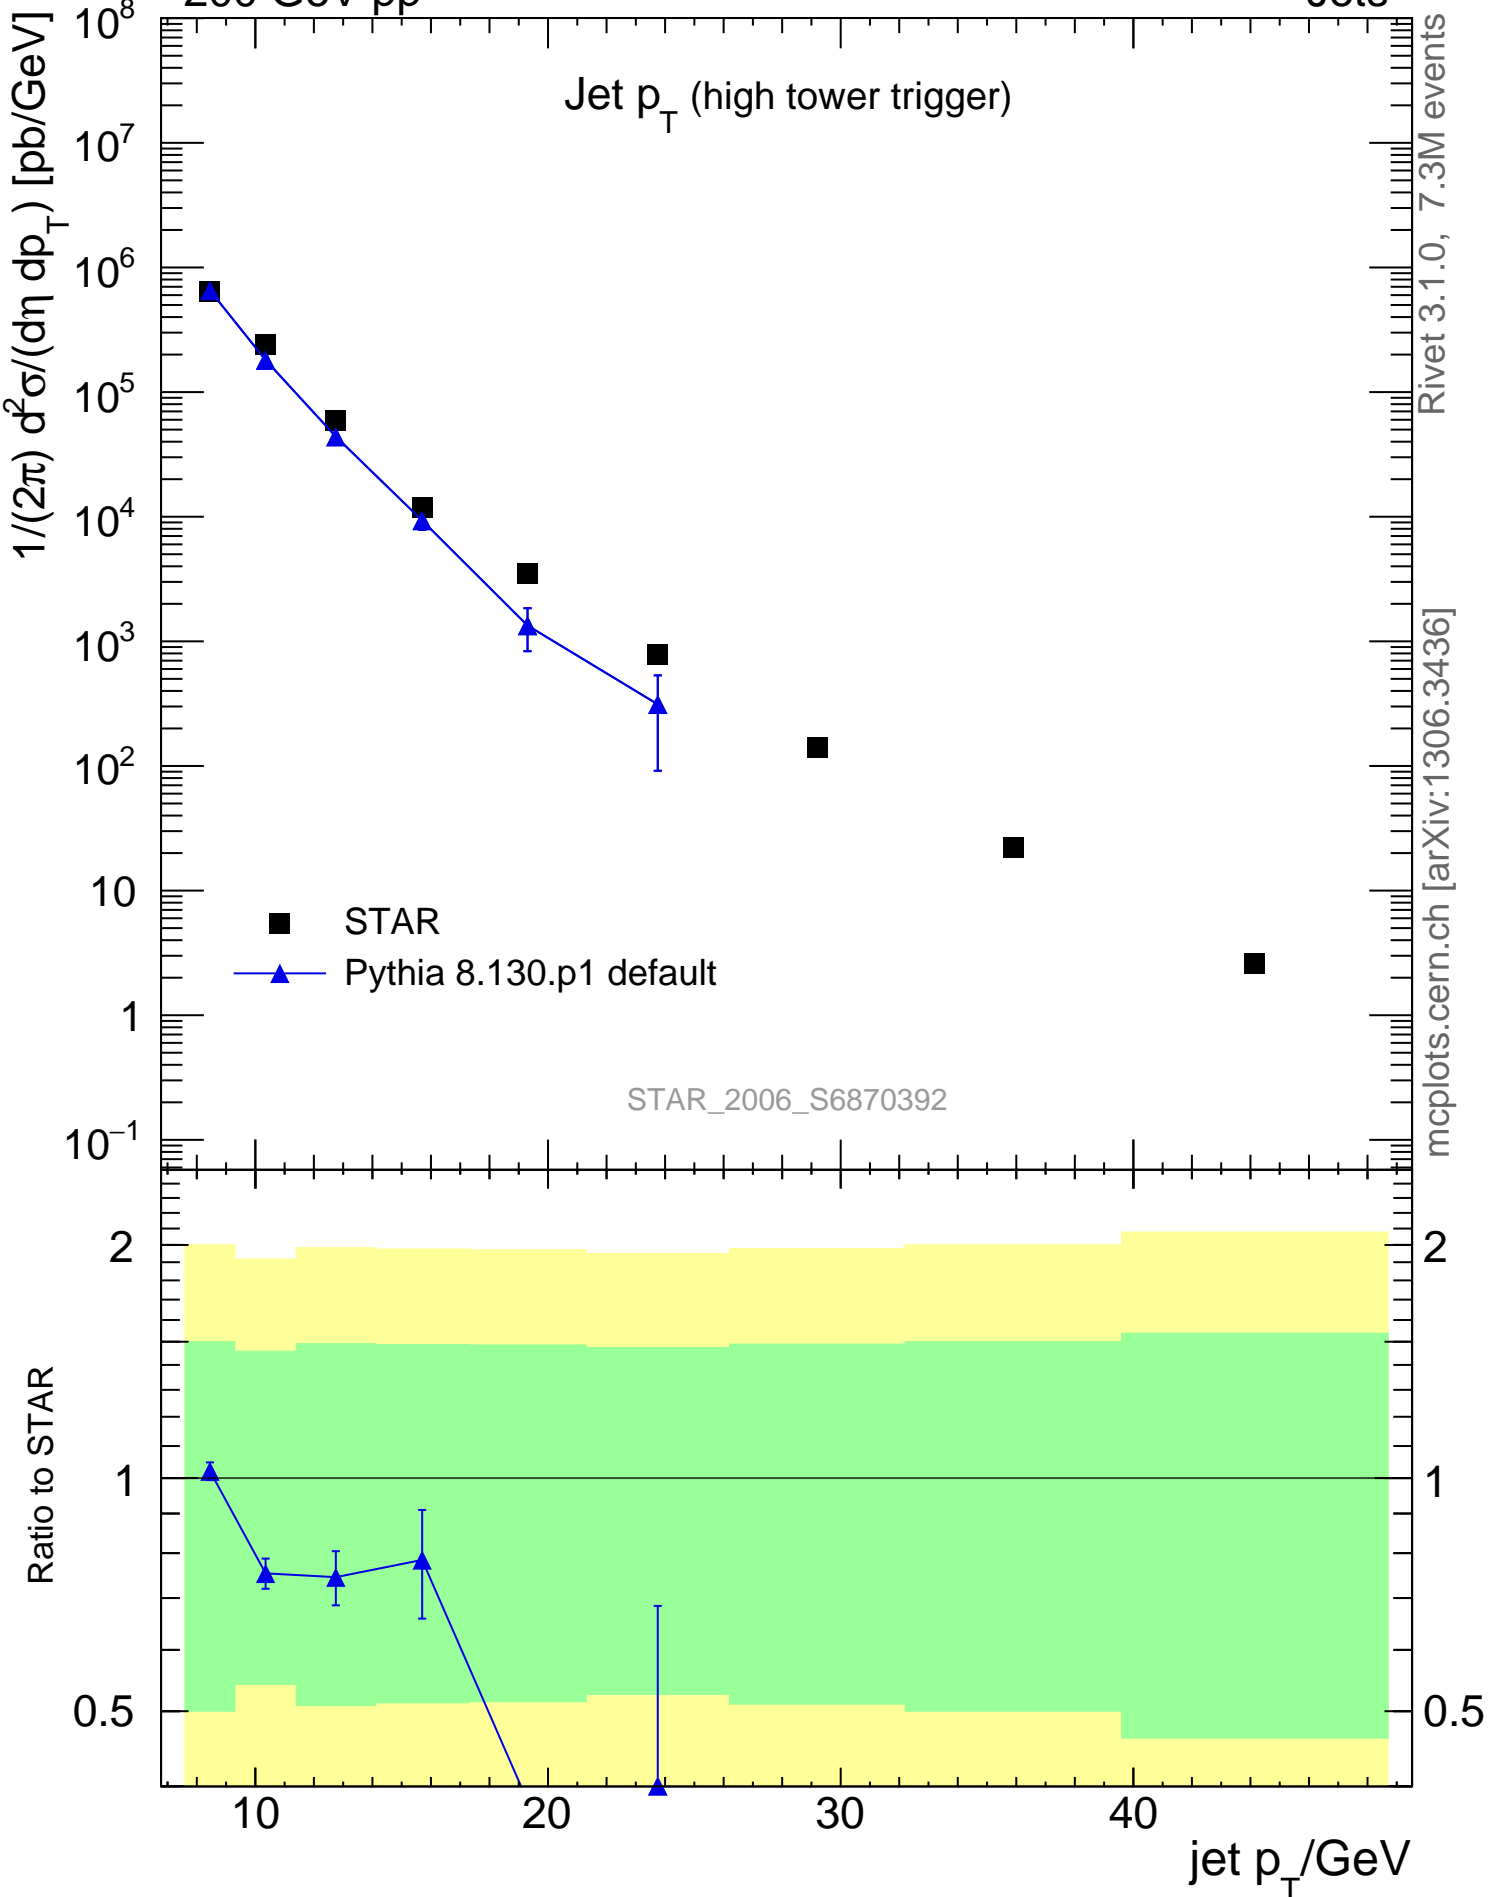

200 GeV pp

Jets

Jet p_T (high tower trigger)

Rivet 3.1.0, 7.3M events
mcplots.cern.ch [arXiv:1306.3436]

STAR_2006_S6870392