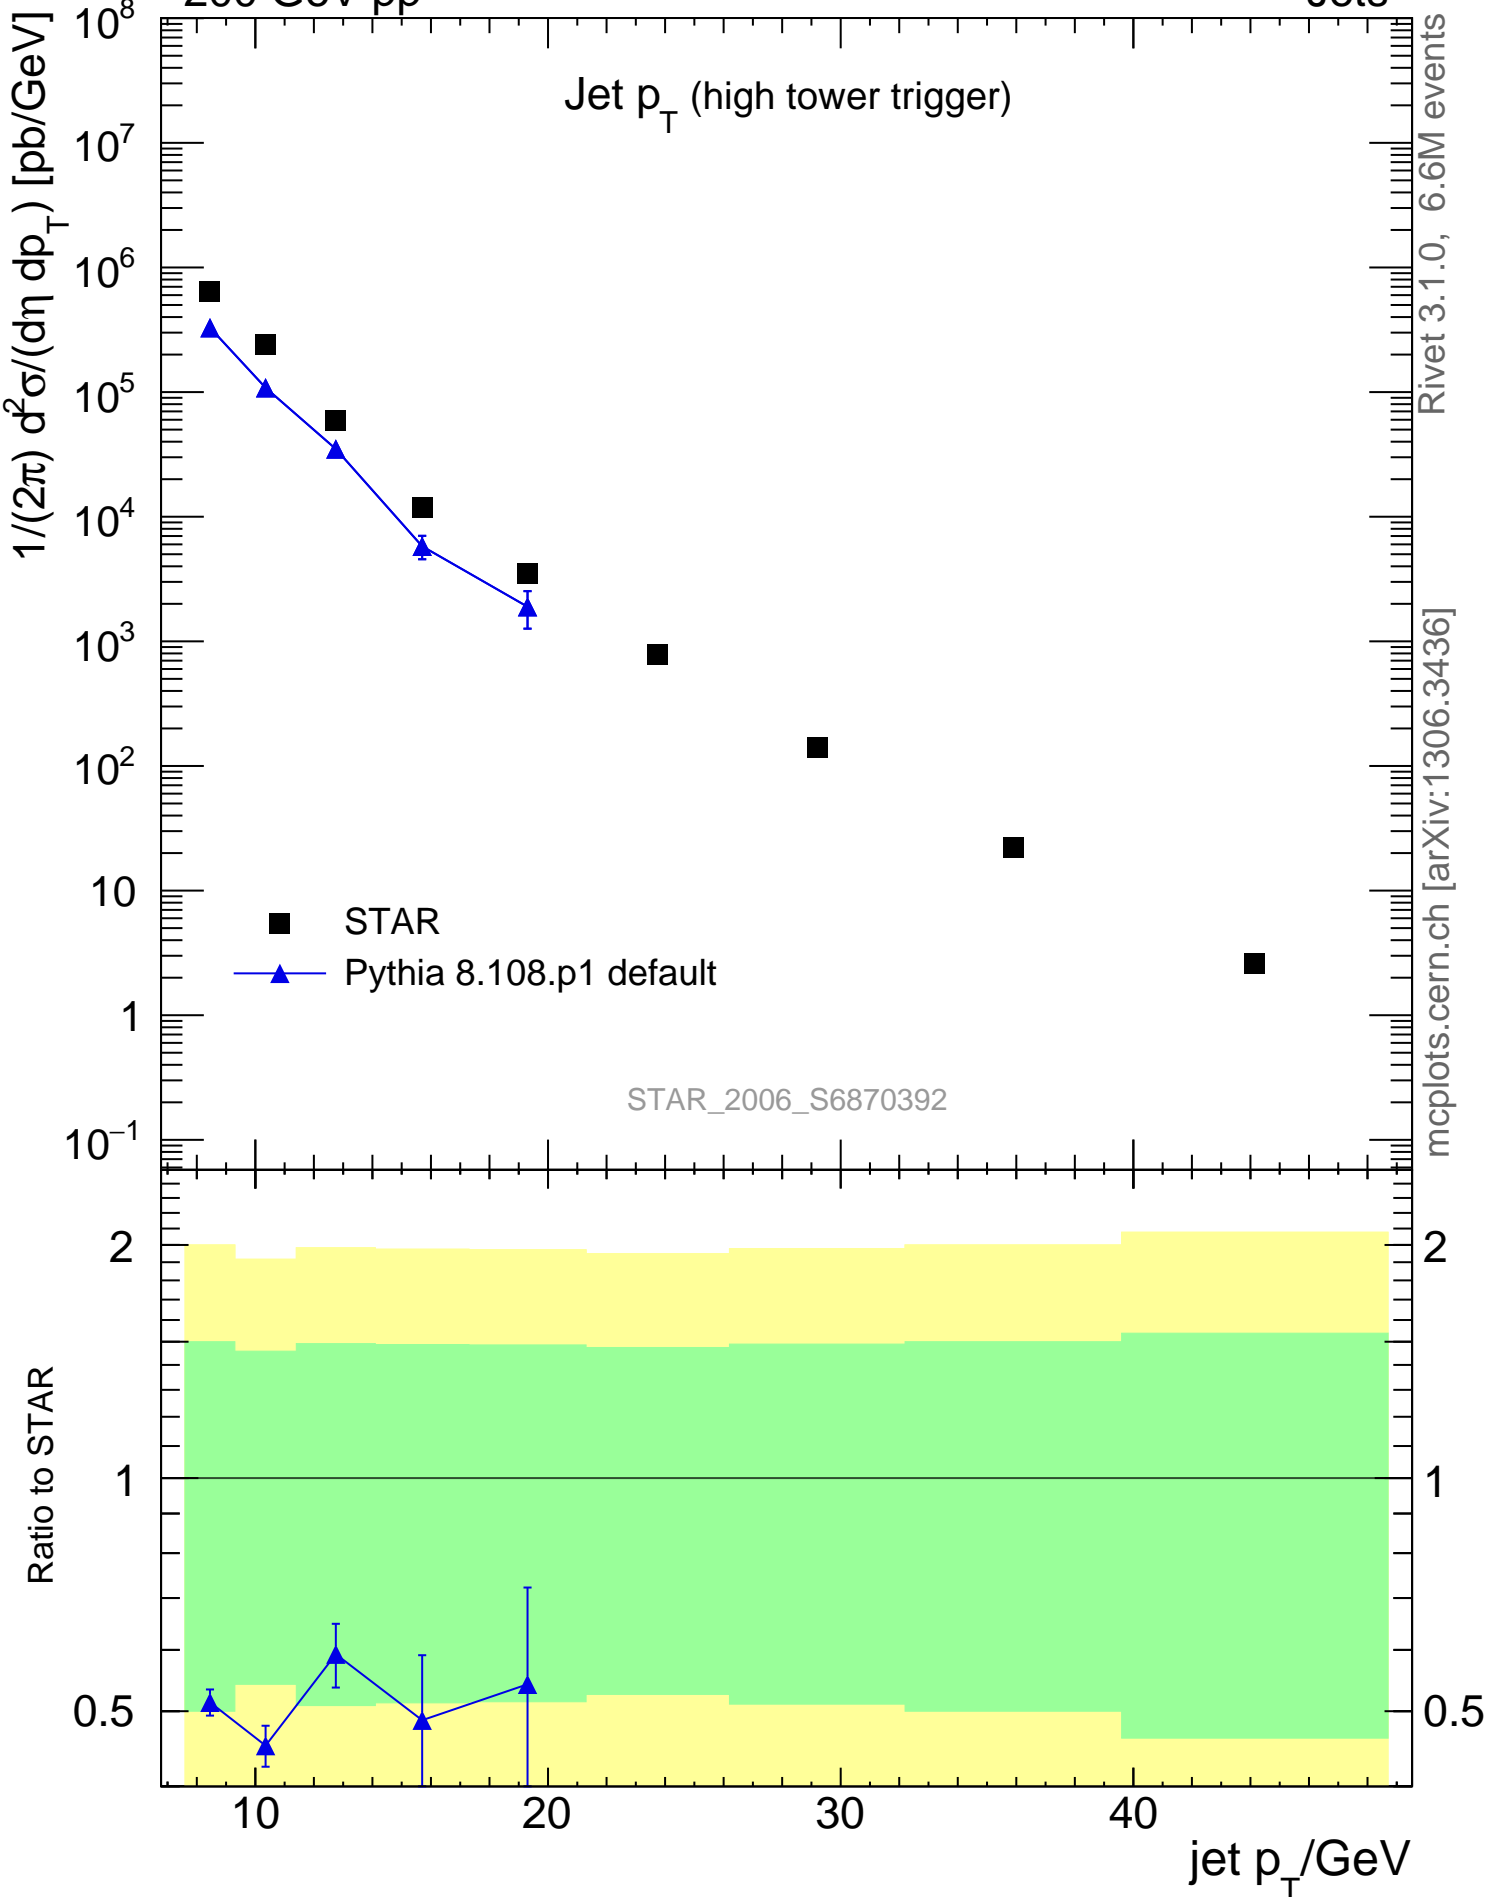

200 GeV pp

Jets

Jet  $p_T$  (high tower trigger)

Rivet 3.1.0, 6.6M events  
mcplots.cern.ch [arXiv:1306.3436]

STAR\_2006\_S6870392