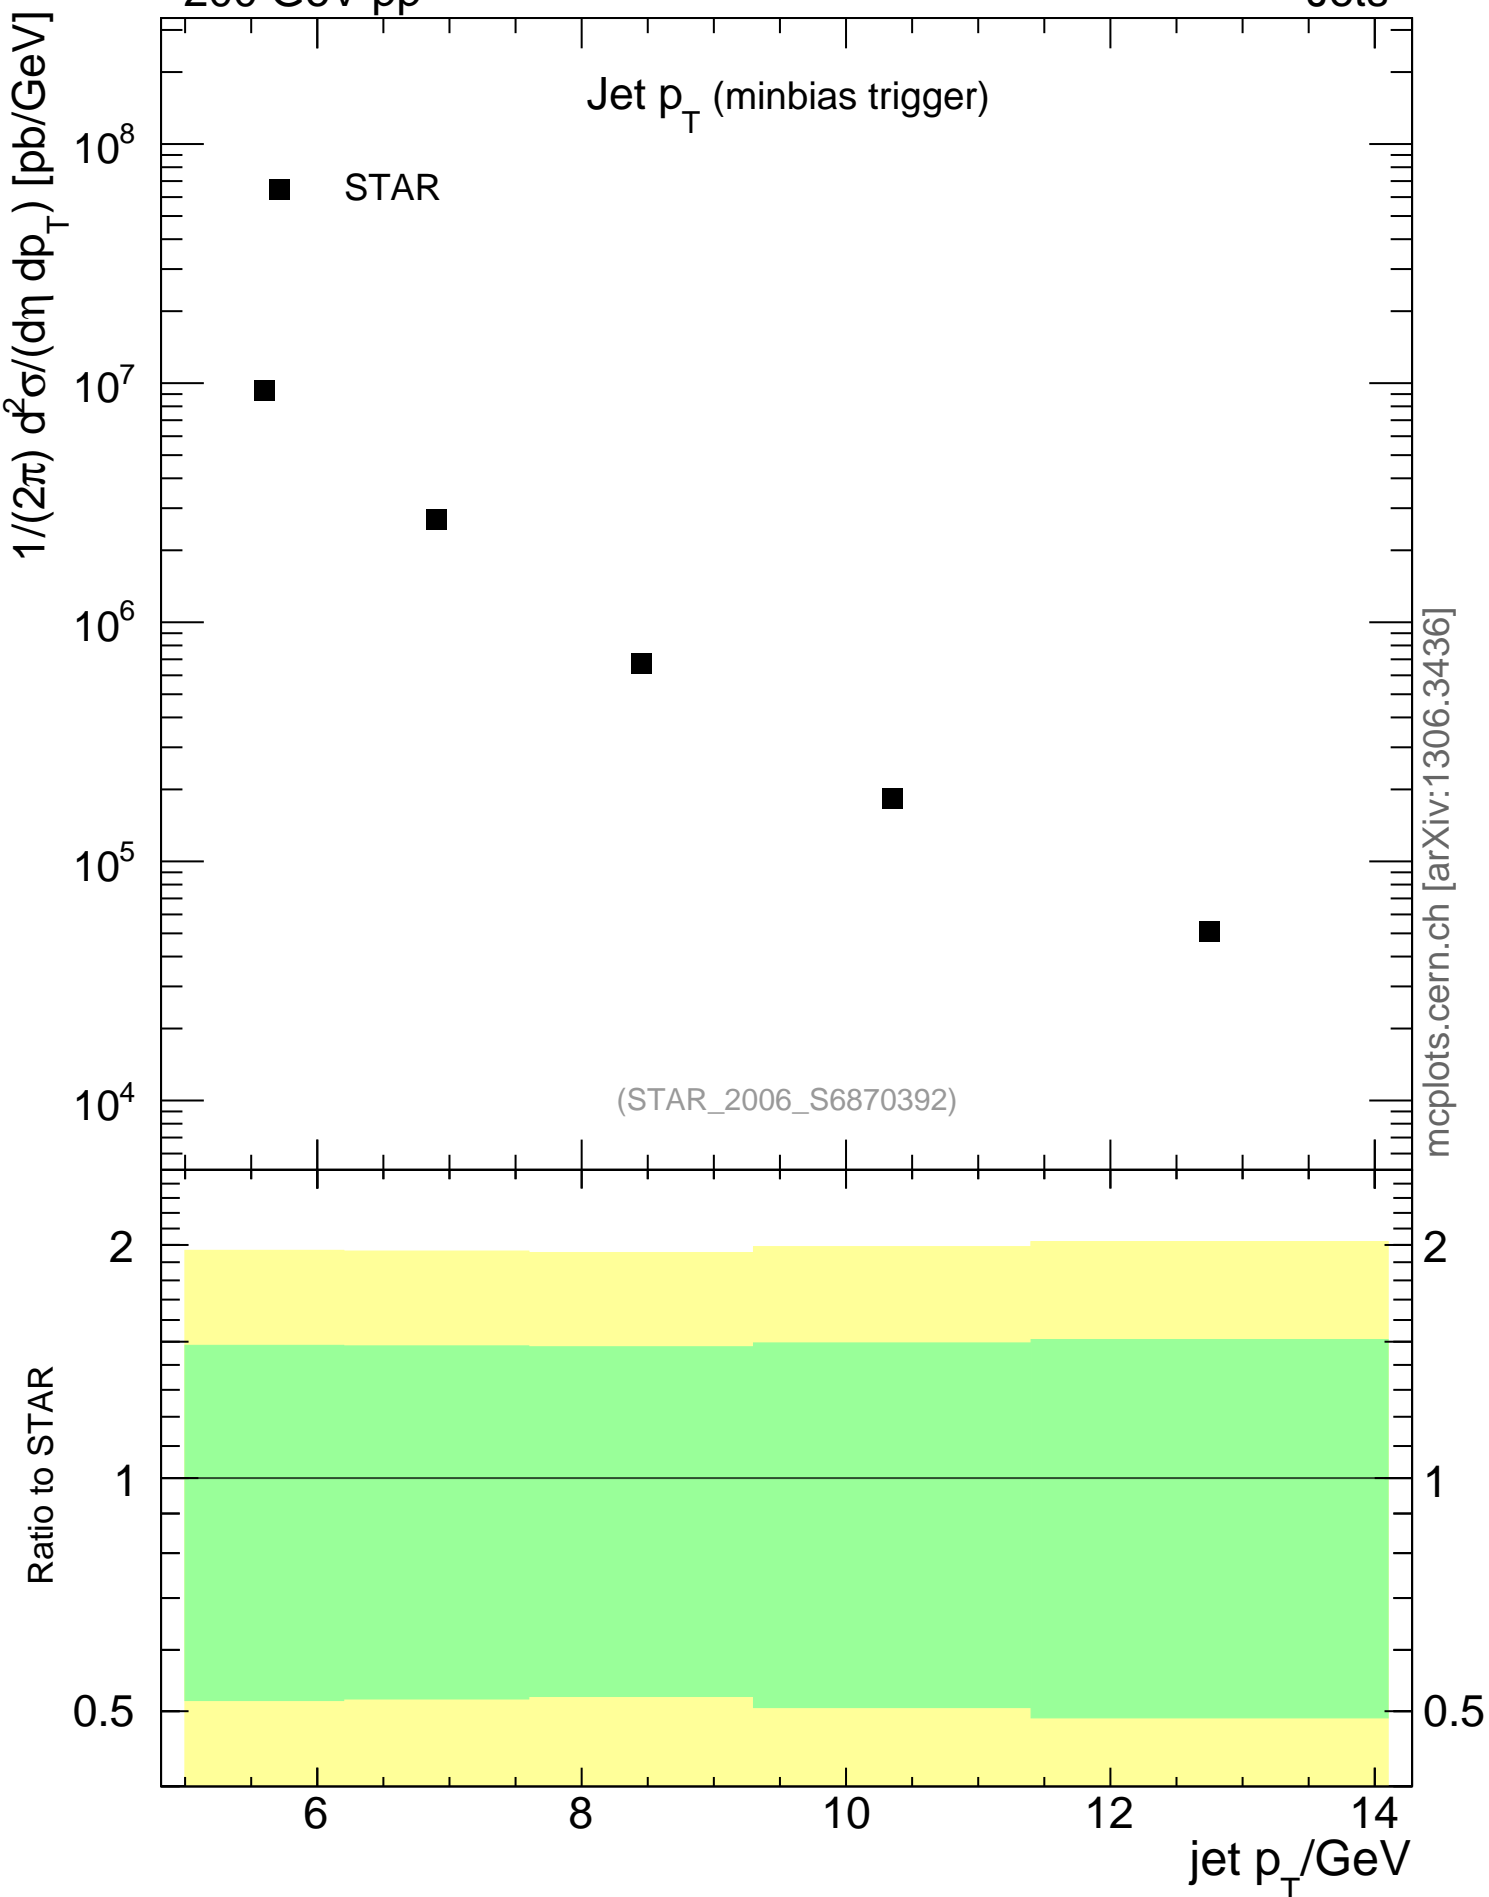

200 GeV pp

Jets

Jet p_T (minbias trigger)

(STAR_2006_S6870392)

mcplots.cern.ch [arXiv:1306.3436]