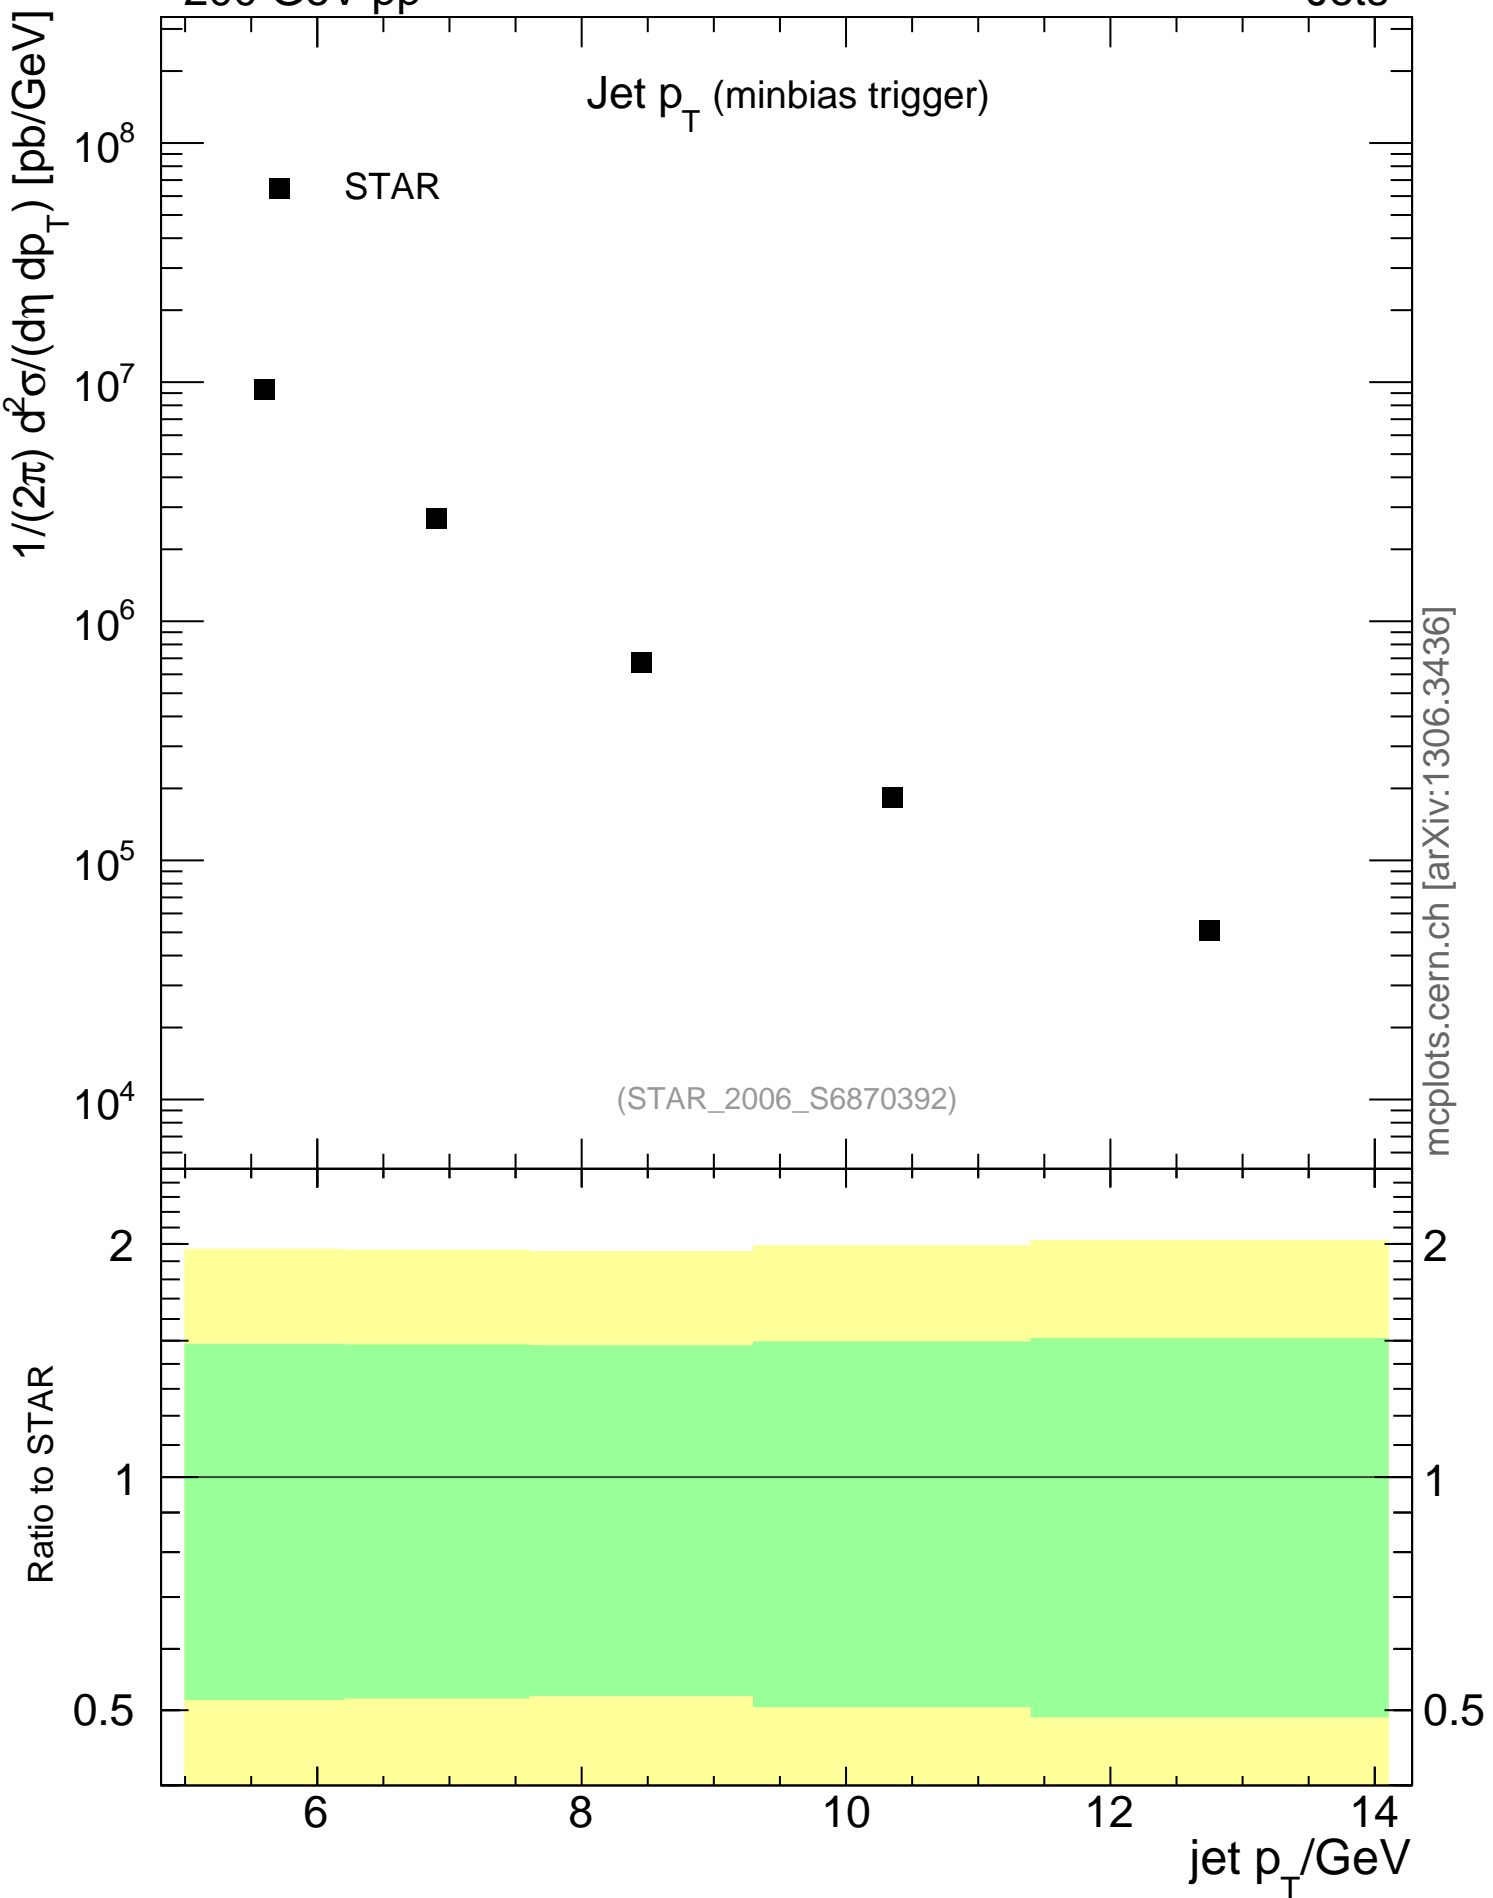

200 GeV pp

Jets

Jet p_T (minbias trigger)

mcplots.cern.ch [arXiv:1306.3436]