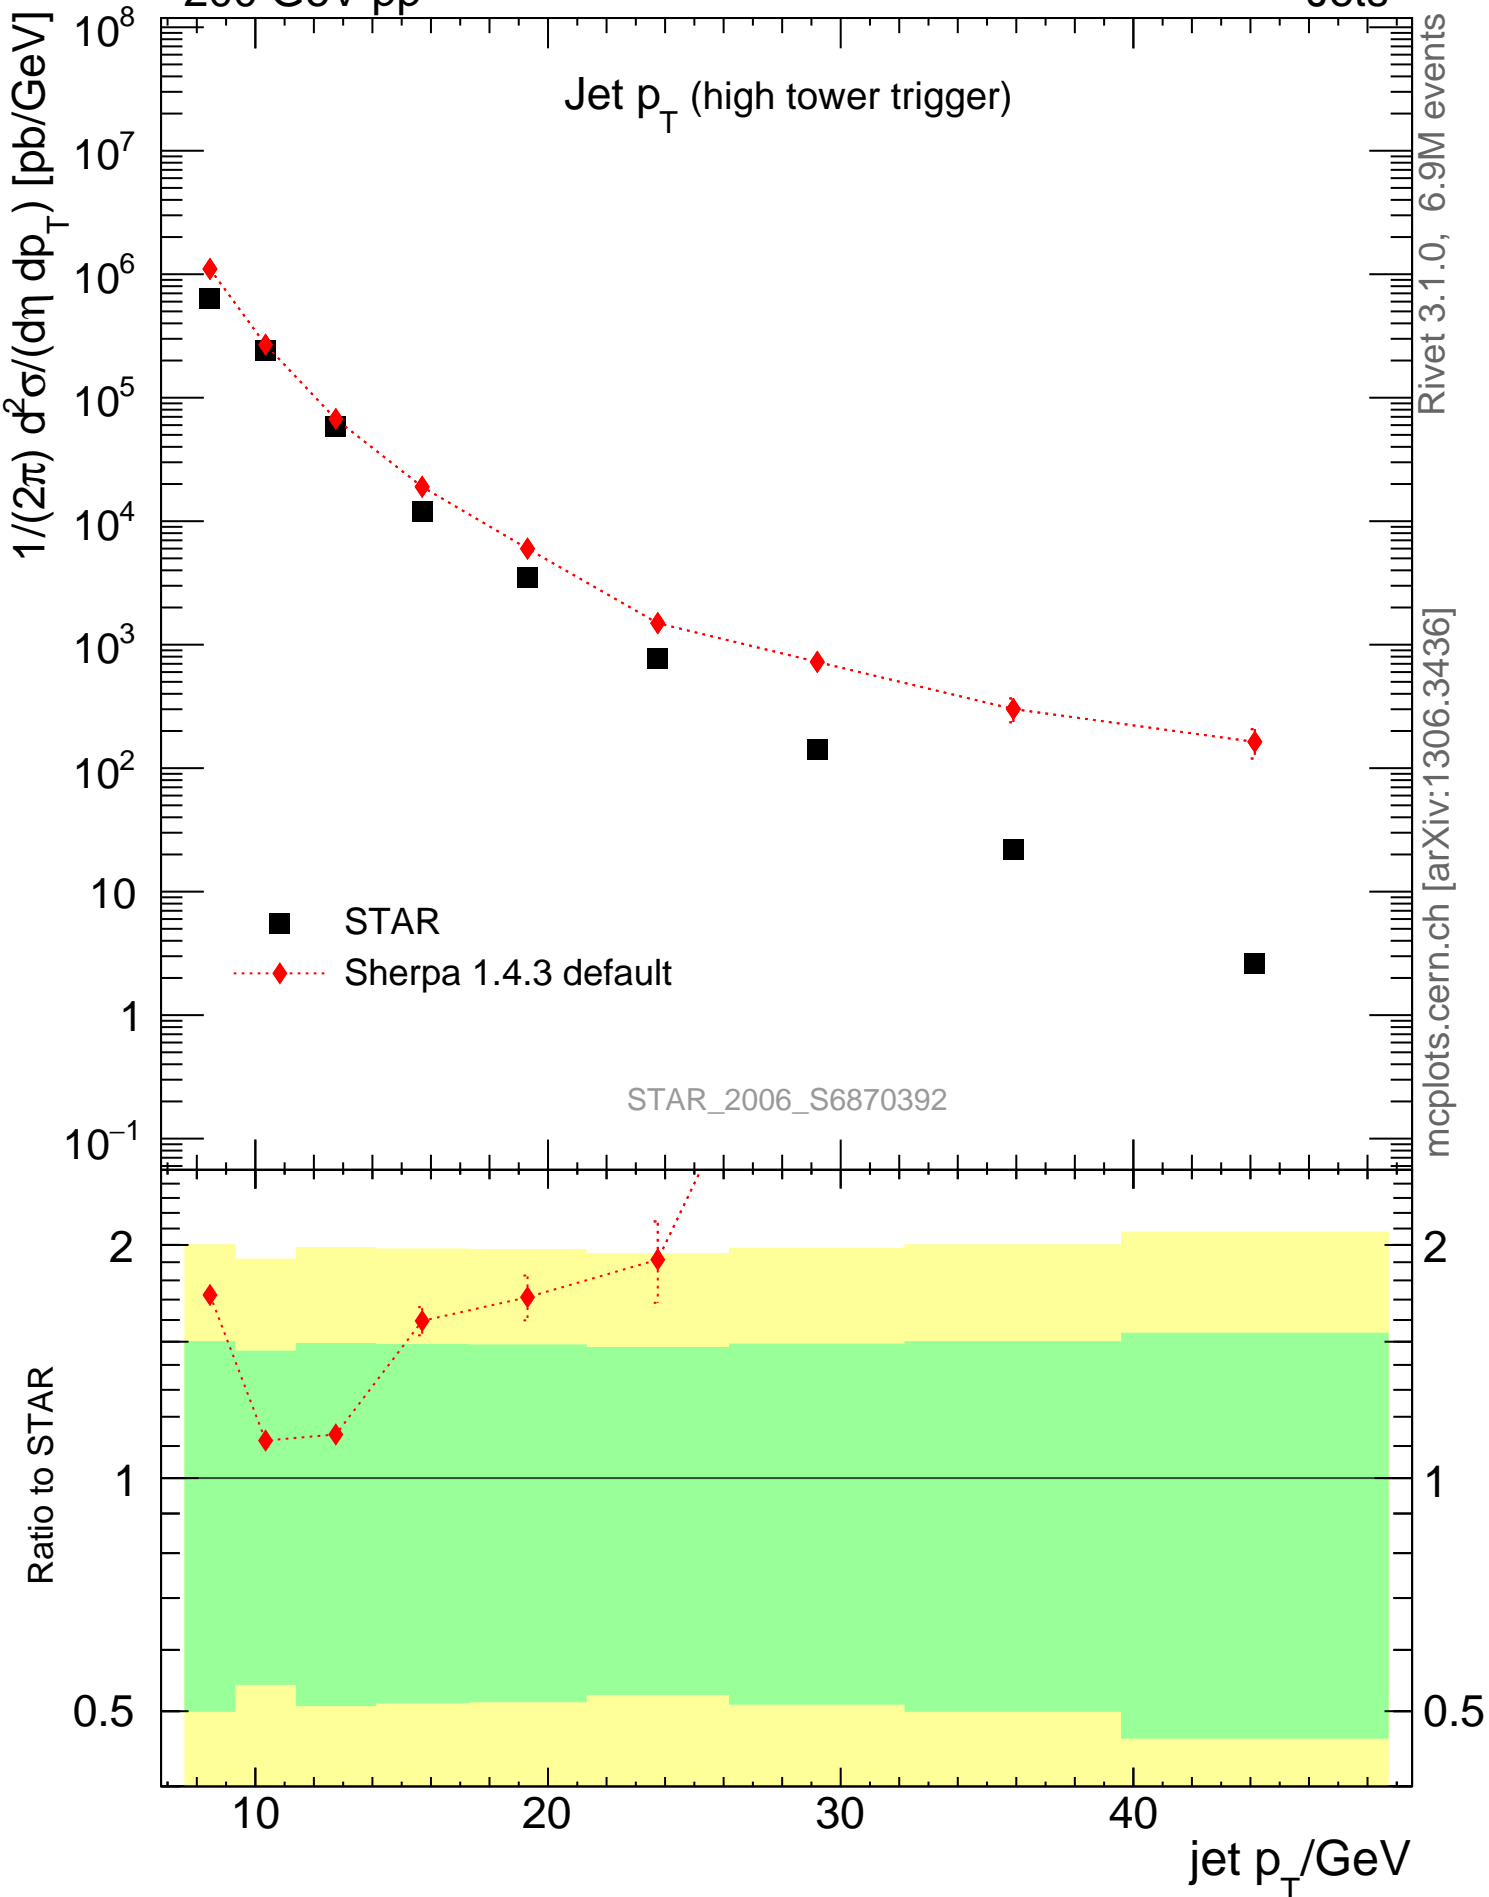

200 GeV pp

Jets

Jet p_T (high tower trigger)

Rivet 3.1.0, 6.9M events
mcplots.cern.ch [arXiv:1306.3436]

STAR_2006_S6870392

Ratio to STAR

jet p_T /GeV